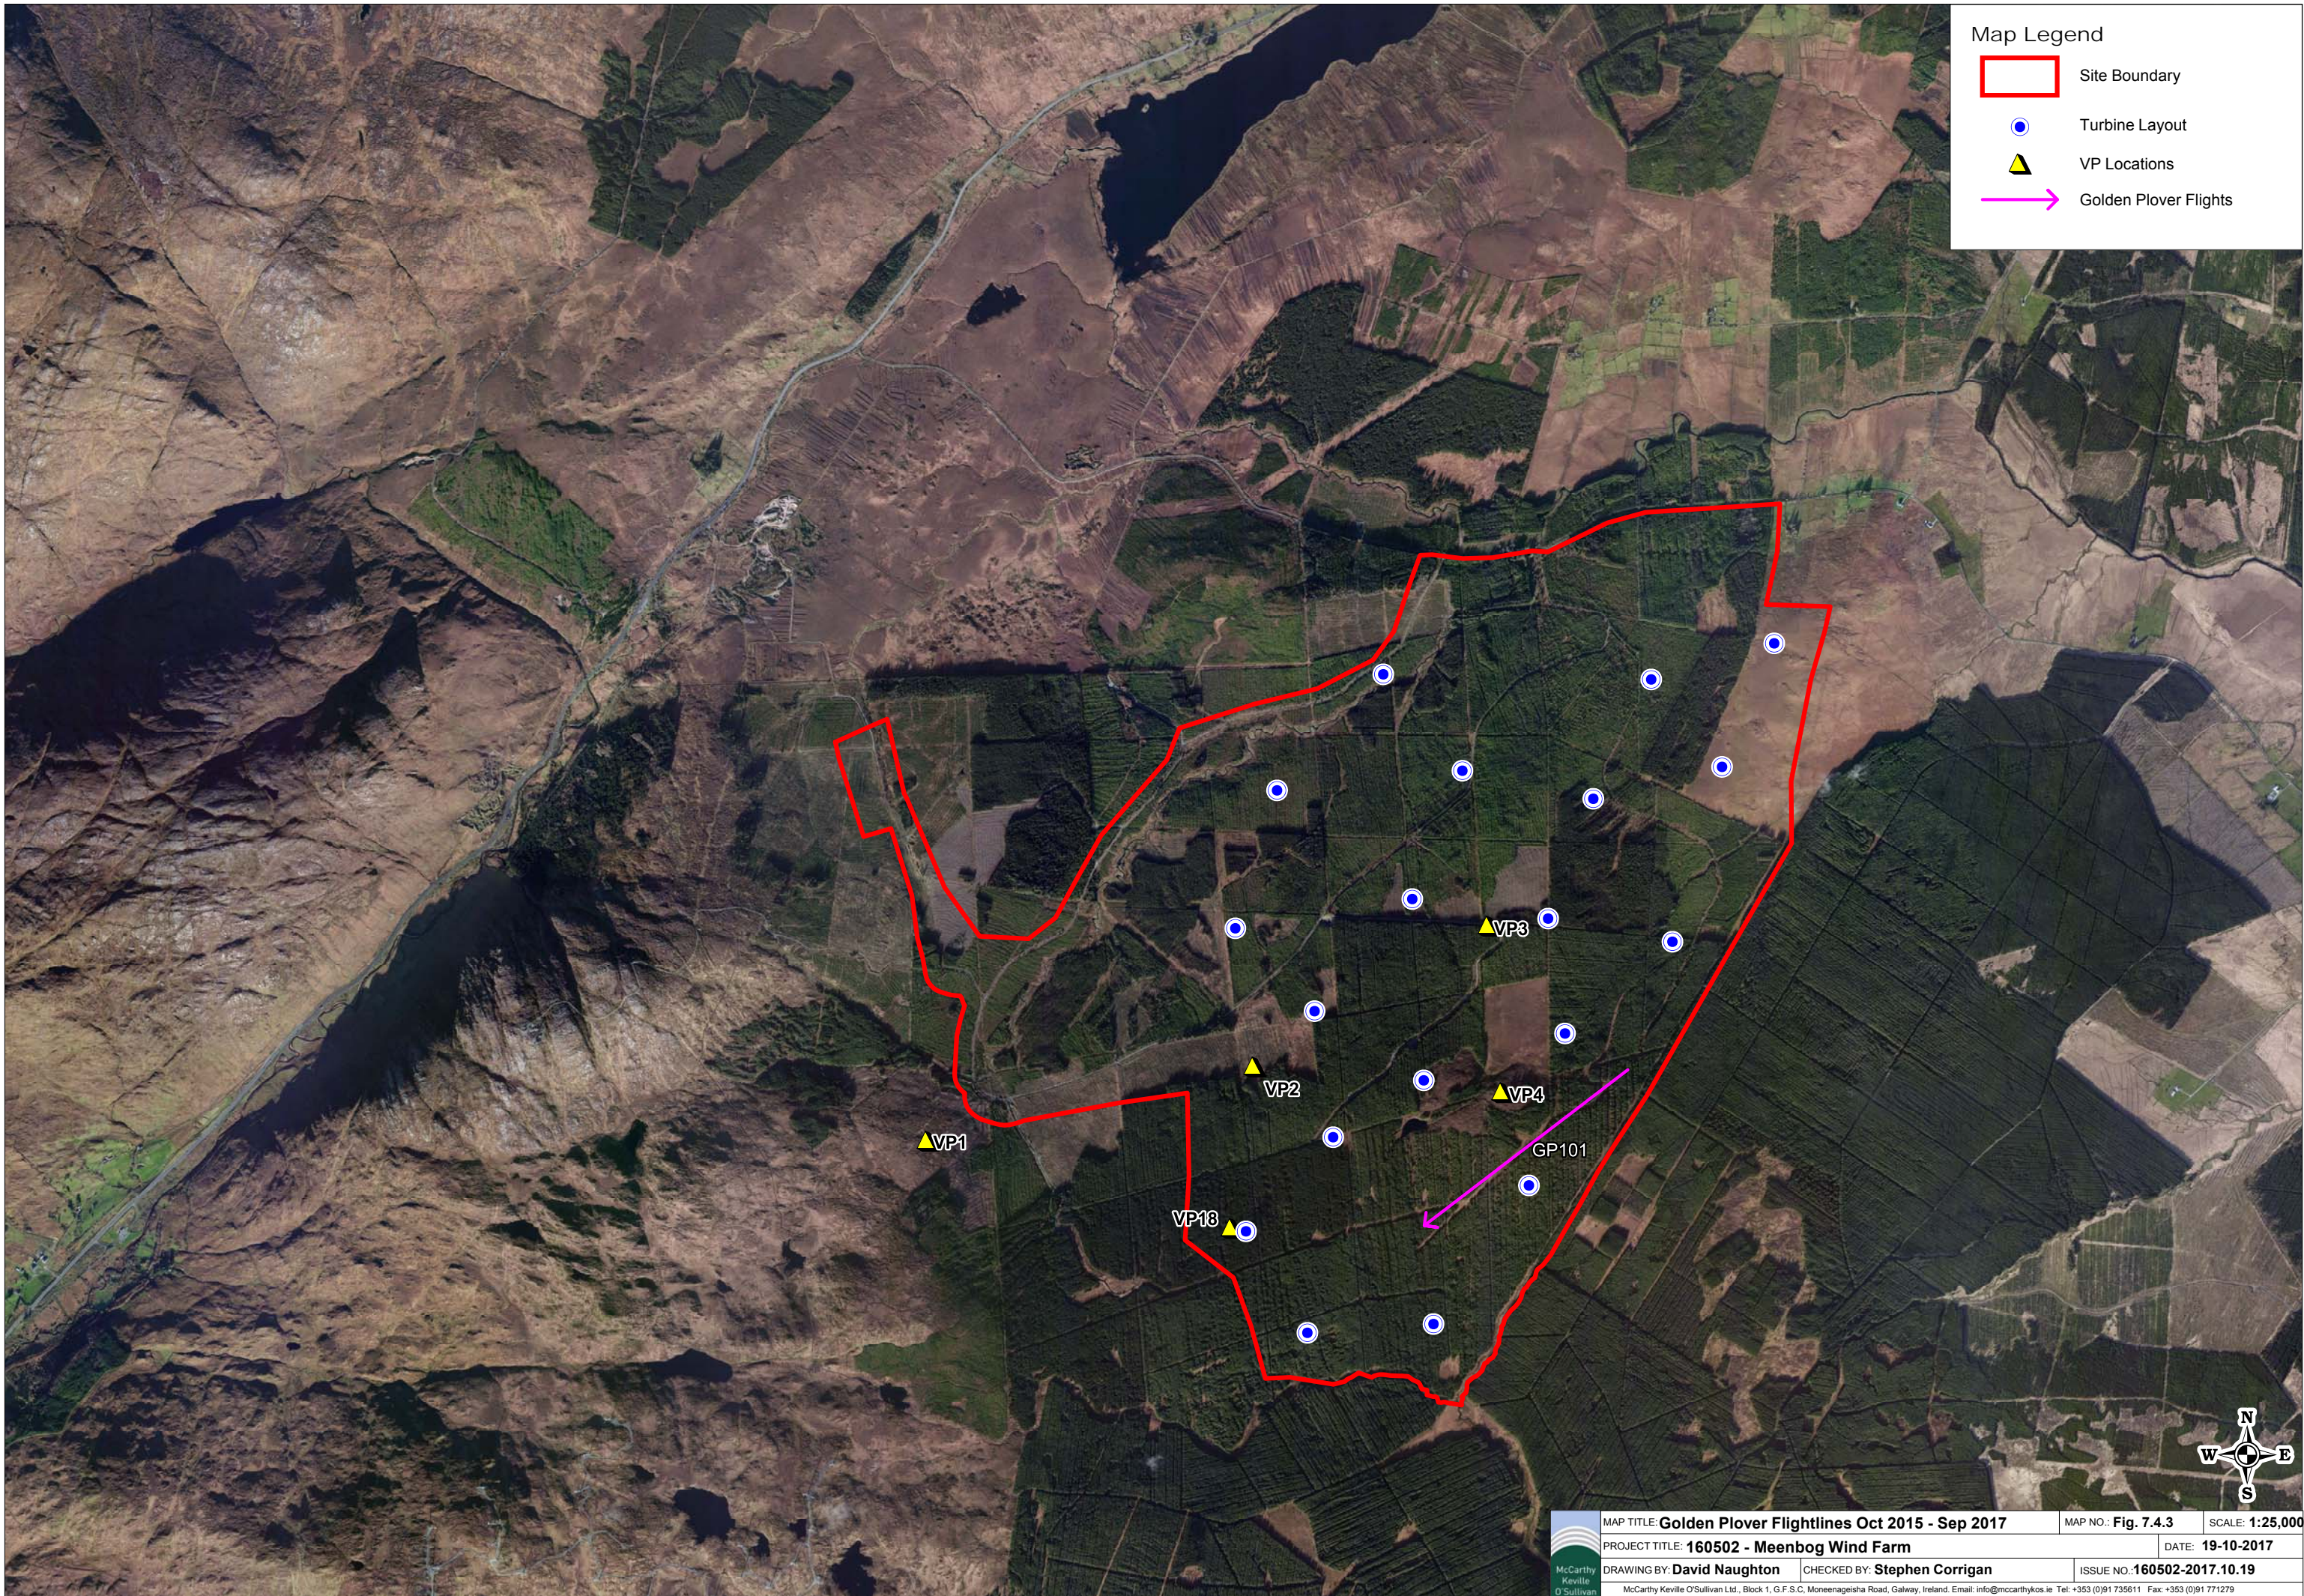

Map Legend

- Site Boundary
- Turbine Layout
- VP Locations
- Golden Plover Flights

	MAP TITLE: Golden Plover Flightlines Oct 2015 - Sep 2017	MAP NO.: Fig. 7.4.3	SCALE: 1:25,000
	PROJECT TITLE: 160502 - Meenbog Wind Farm		DATE: 19-10-2017
	DRAWING BY: David Naughton	CHECKED BY: Stephen Corrigan	ISSUE NO.: 160502-2017.10.19
	McCarthy Keville O'Sullivan Ltd., Block 1, G.F.S.C. Moneenageisha Road, Galway, Ireland. Email: info@mcCarthykos.ie Tel: +353 (0)91 735611 Fax: +353 (0)91 771279