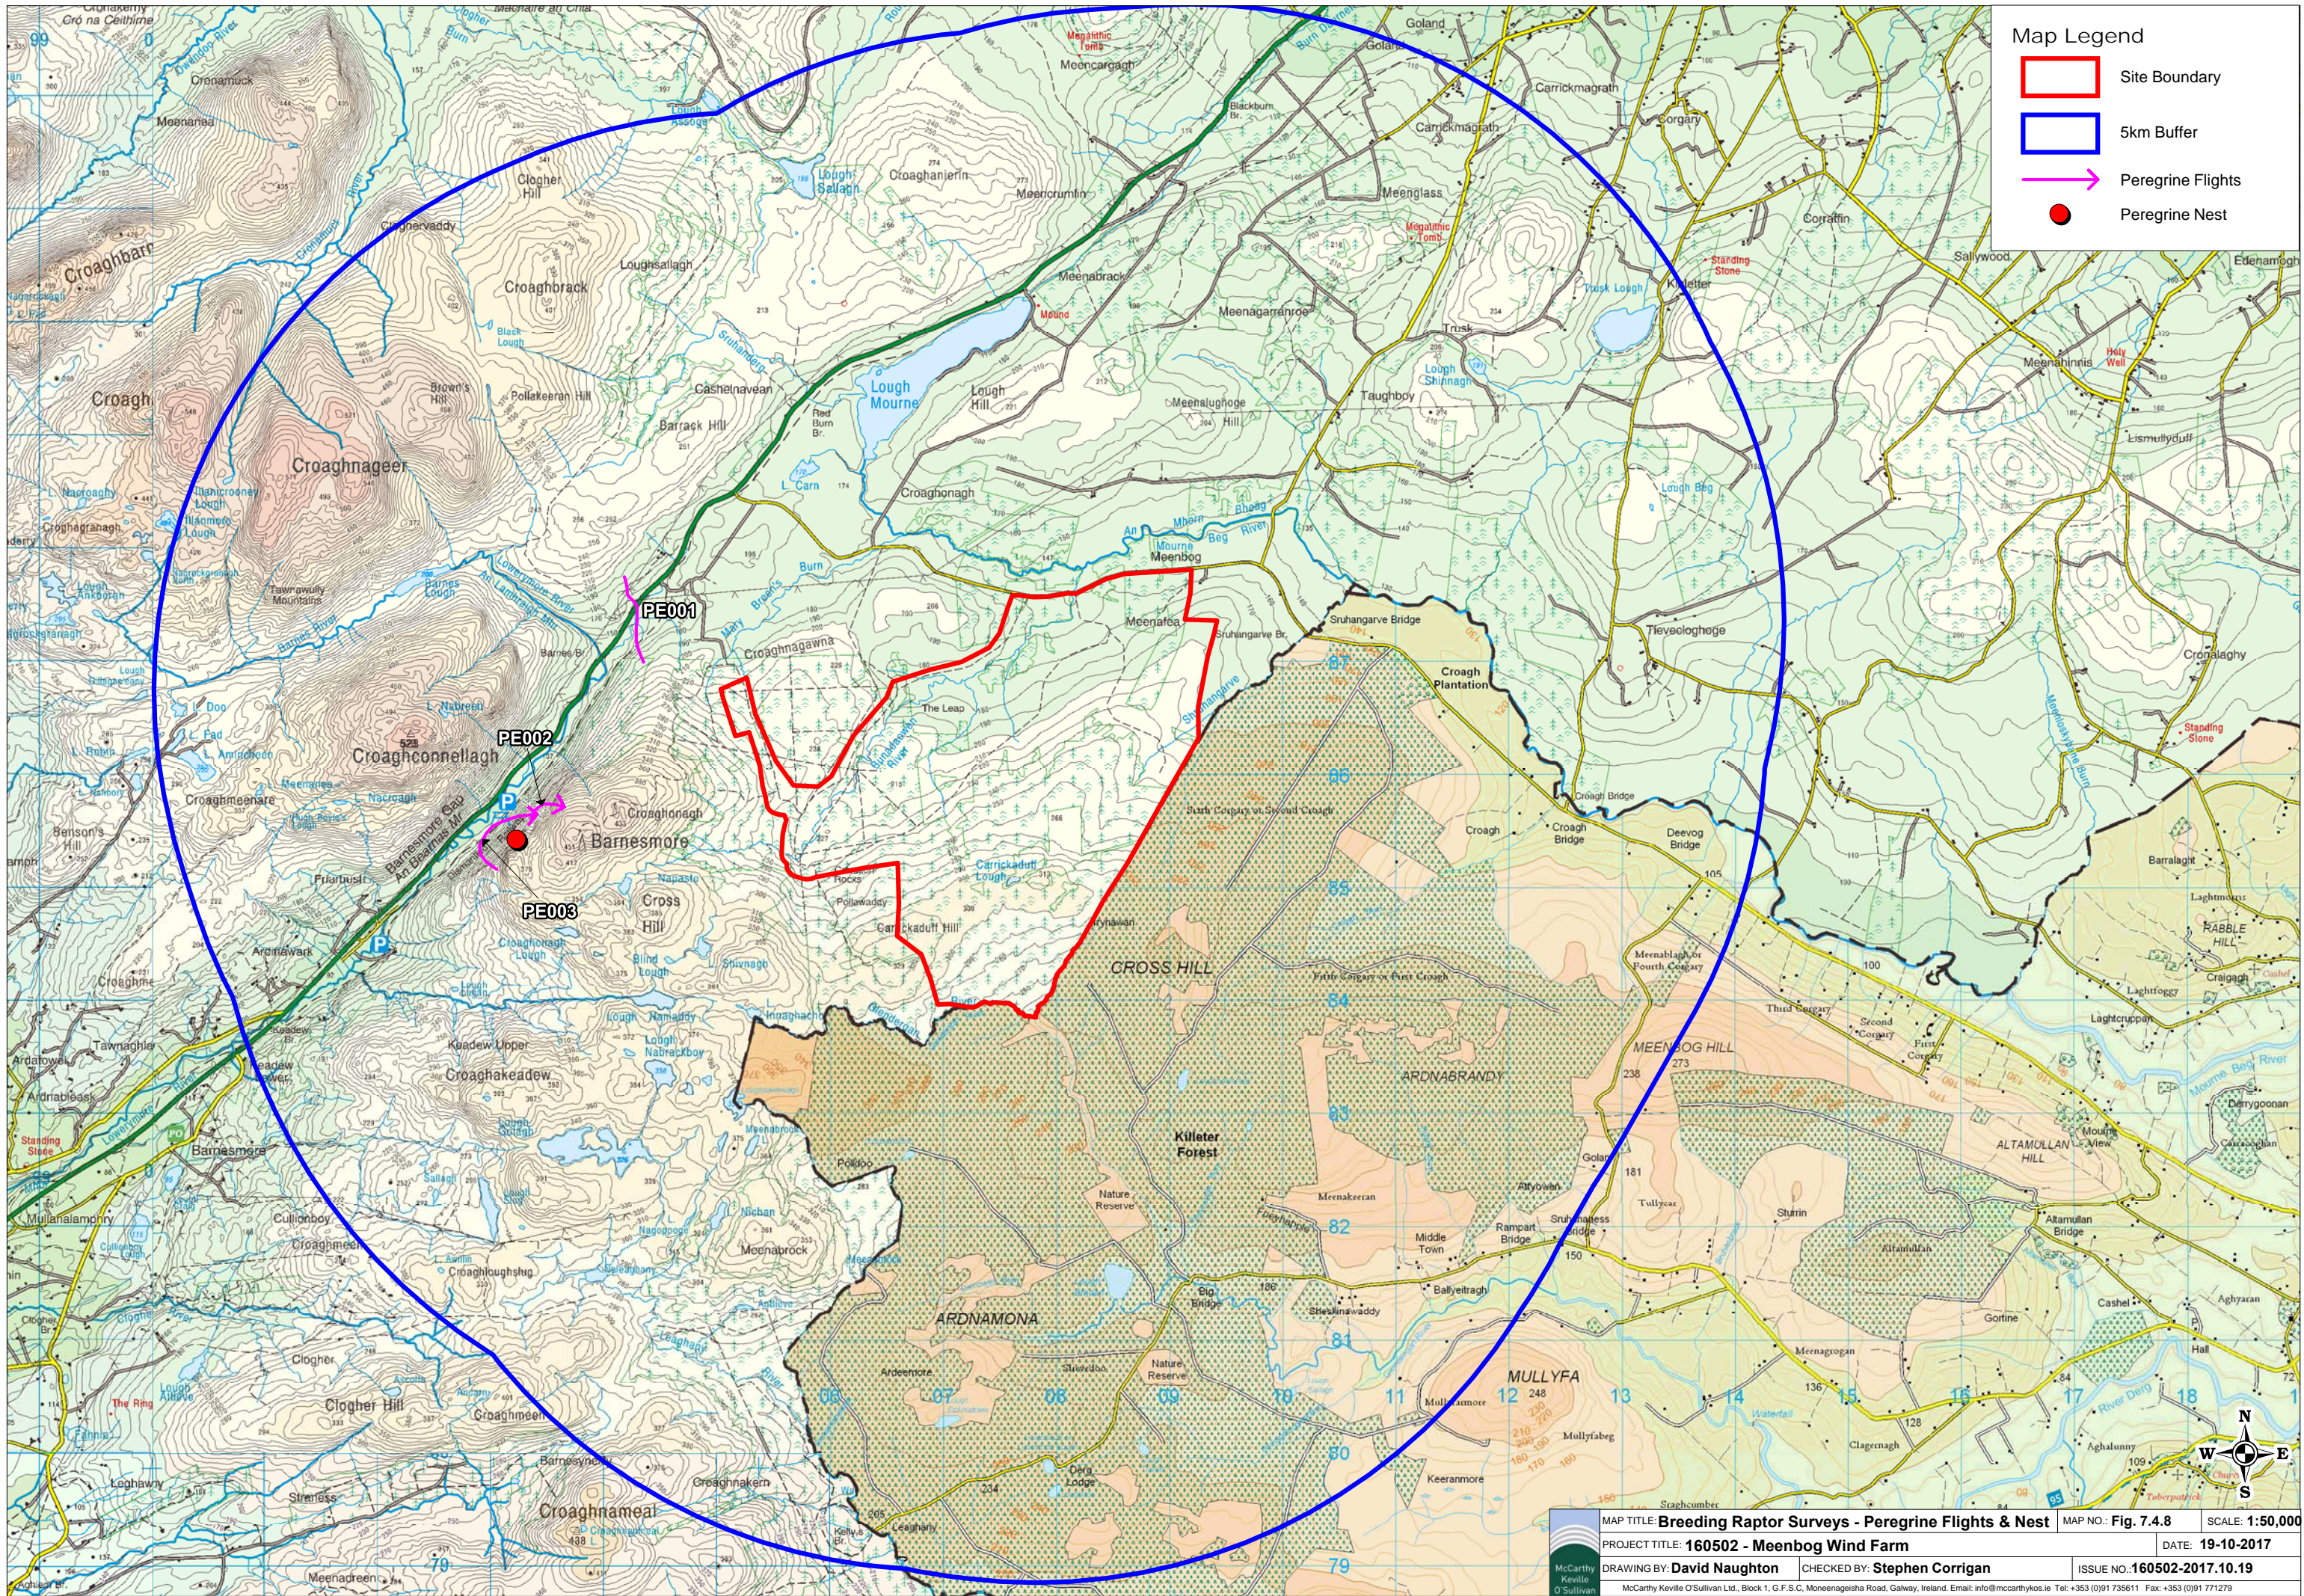

Map Legend

- Site Boundary
- 5km Buffer
- → Peregrine Flights
- Peregrine Nest

MAP TITLE: Breeding Raptor Surveys - Peregrine Flights & Nest	MAP NO.: Fig. 7.4.8	SCALE: 1:50,000
PROJECT TITLE: 160502 - Meenbog Wind Farm	DATE: 19-10-2017	
DRAWING BY: David Naughton	CHECKED BY: Stephen Corrigan	ISSUE NO.: 160502-2017.10.19
McCarthy Keville O'Sullivan McCarthy Keville O'Sullivan Ltd., Block 1, G.F.S.C. Moneenagaisha Road, Galway, Ireland. Email: info@mccarthycos.ie Tel: +353 (0)91 735611 Fax: +353 (0)91 771279		

Ordnance Survey Ireland Licence No. AR 0021817 © Ordnance Survey Ireland/Government of Ireland