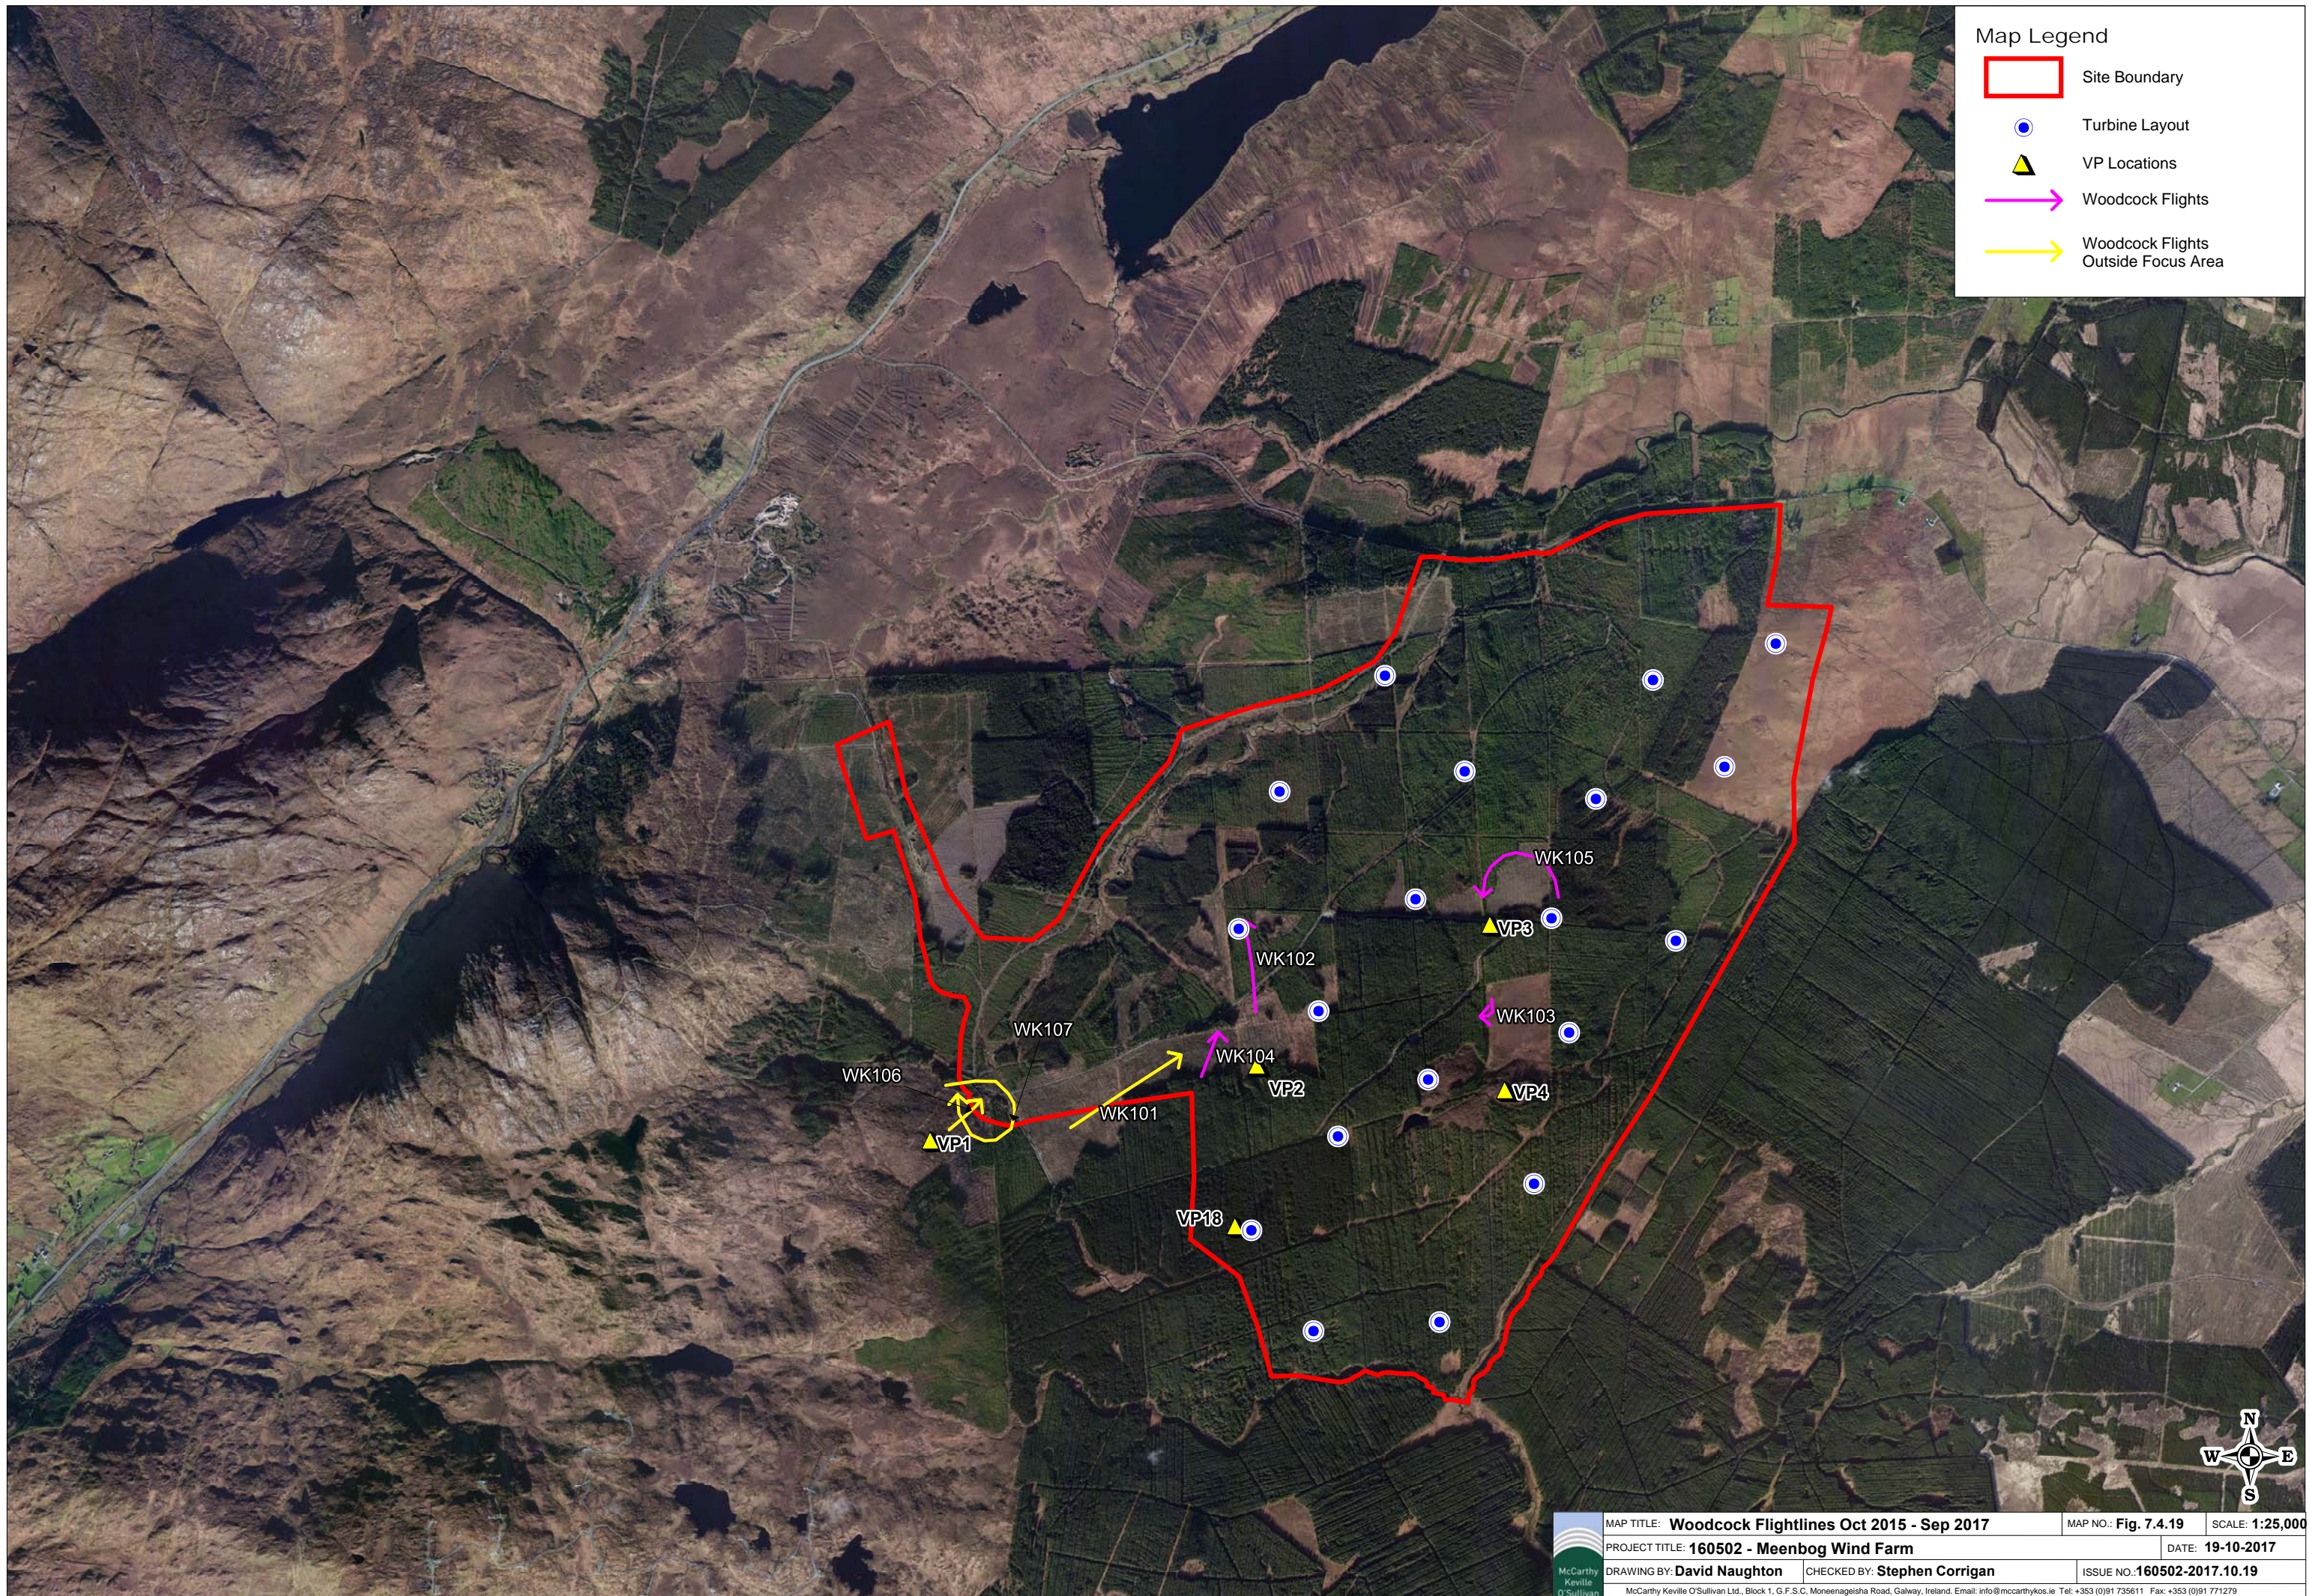

Map Legend

- Site Boundary
- Turbine Layout
- ▲ VP Locations
- Woodcock Flights
- Woodcock Flights Outside Focus Area

	MAP TITLE: Woodcock Flightlines Oct 2015 - Sep 2017	MAP NO.: Fig. 7.4.19	SCALE: 1:25,000
	PROJECT TITLE: 160502 - Meenbog Wind Farm	DATE: 19-10-2017	
	DRAWING BY: David Naughton	CHECKED BY: Stephen Corrigan	ISSUE NO.: 160502-2017.10.19
McCarthy Keville O'Sullivan Ltd., Block 1, G.F.S.C. Moneenageisha Road, Galway, Ireland. Email: info@mccarthynos.ie Tel: +353 (0)91 735611 Fax: +353 (0)91 771279