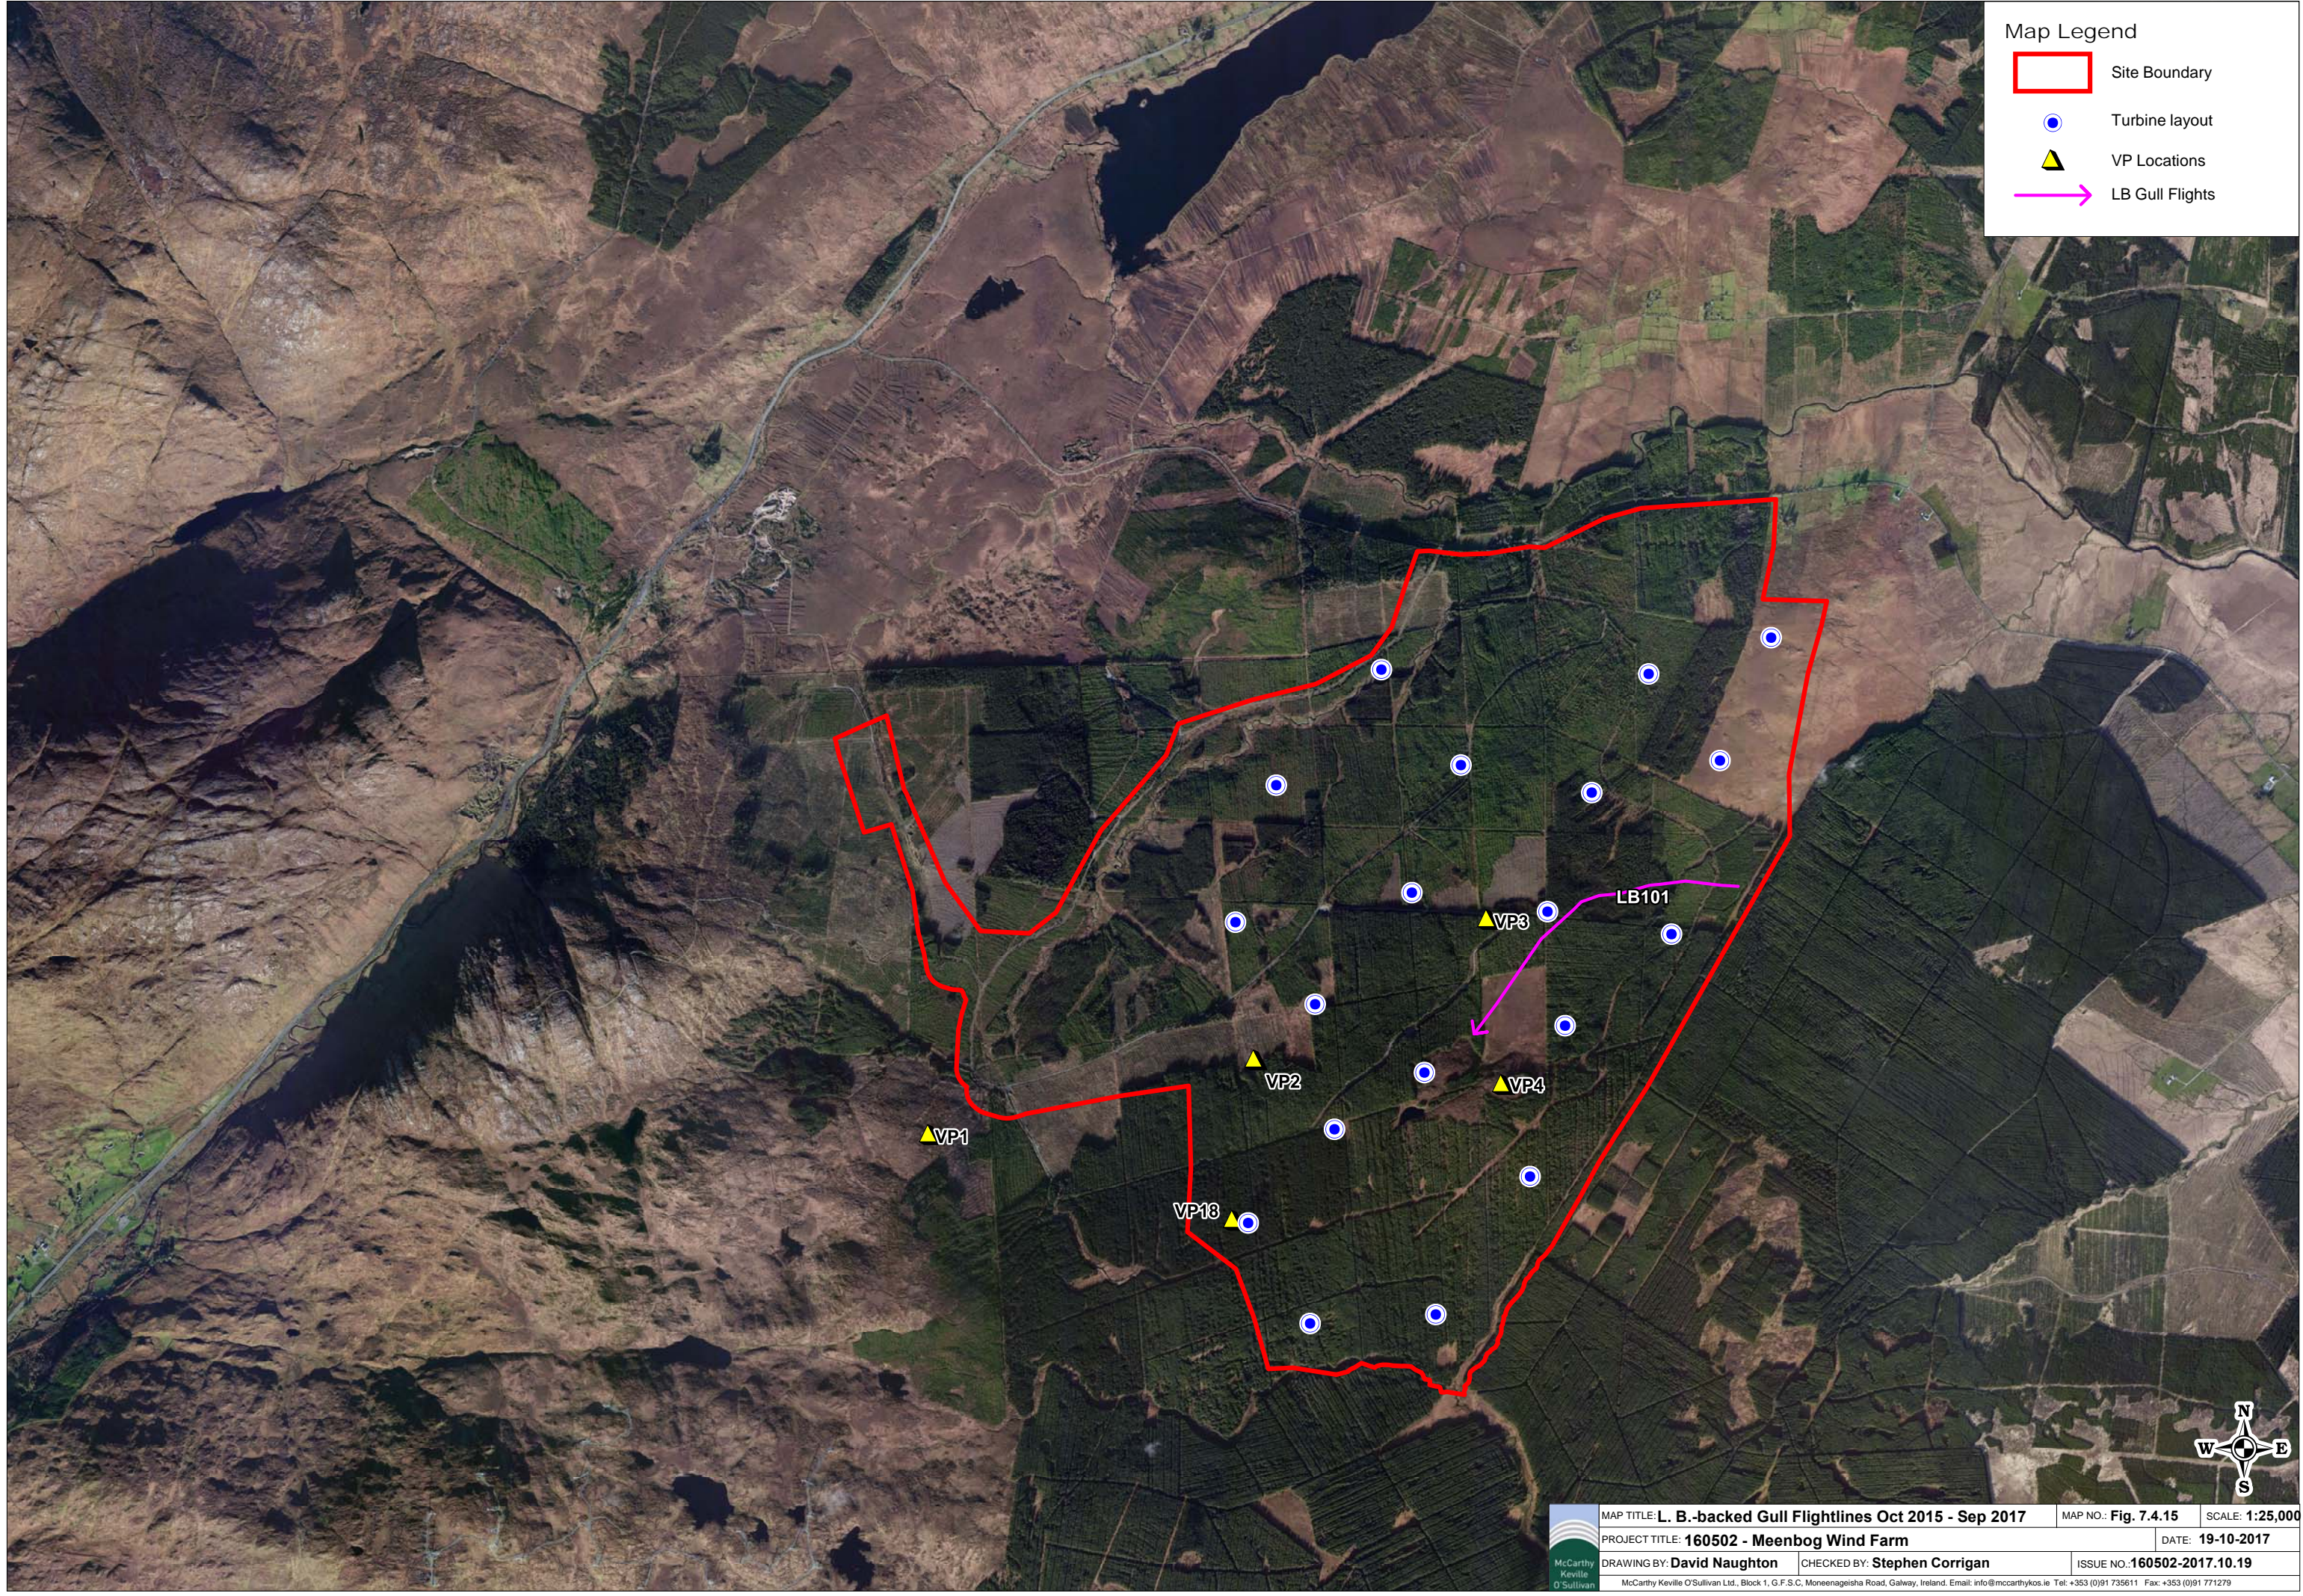

Map Legend

- Site Boundary
- Turbine layout
- VP Locations
- LB Gull Flights

	MAP TITLE: L. B.-backed Gull Flightlines Oct 2015 - Sep 2017	MAP NO.: Fig. 7.4.15	SCALE: 1:25,000
	PROJECT TITLE: 160502 - Meenbog Wind Farm		DATE: 19-10-2017
	DRAWING BY: David Naughton	CHECKED BY: Stephen Corrigan	ISSUE NO.: 160502-2017.10.19
McCarthy Keville O'Sullivan Ltd., Block 1, G.F.S.C. Moneenageisha Road, Galway, Ireland. Email: info@mccarthynos.ie Tel: +353 (0)91 735611 Fax: +353 (0)91 771279			

Ordnance Survey Ireland Licence No. AR 0021817 © Ordnance Survey Ireland/Government of Ireland