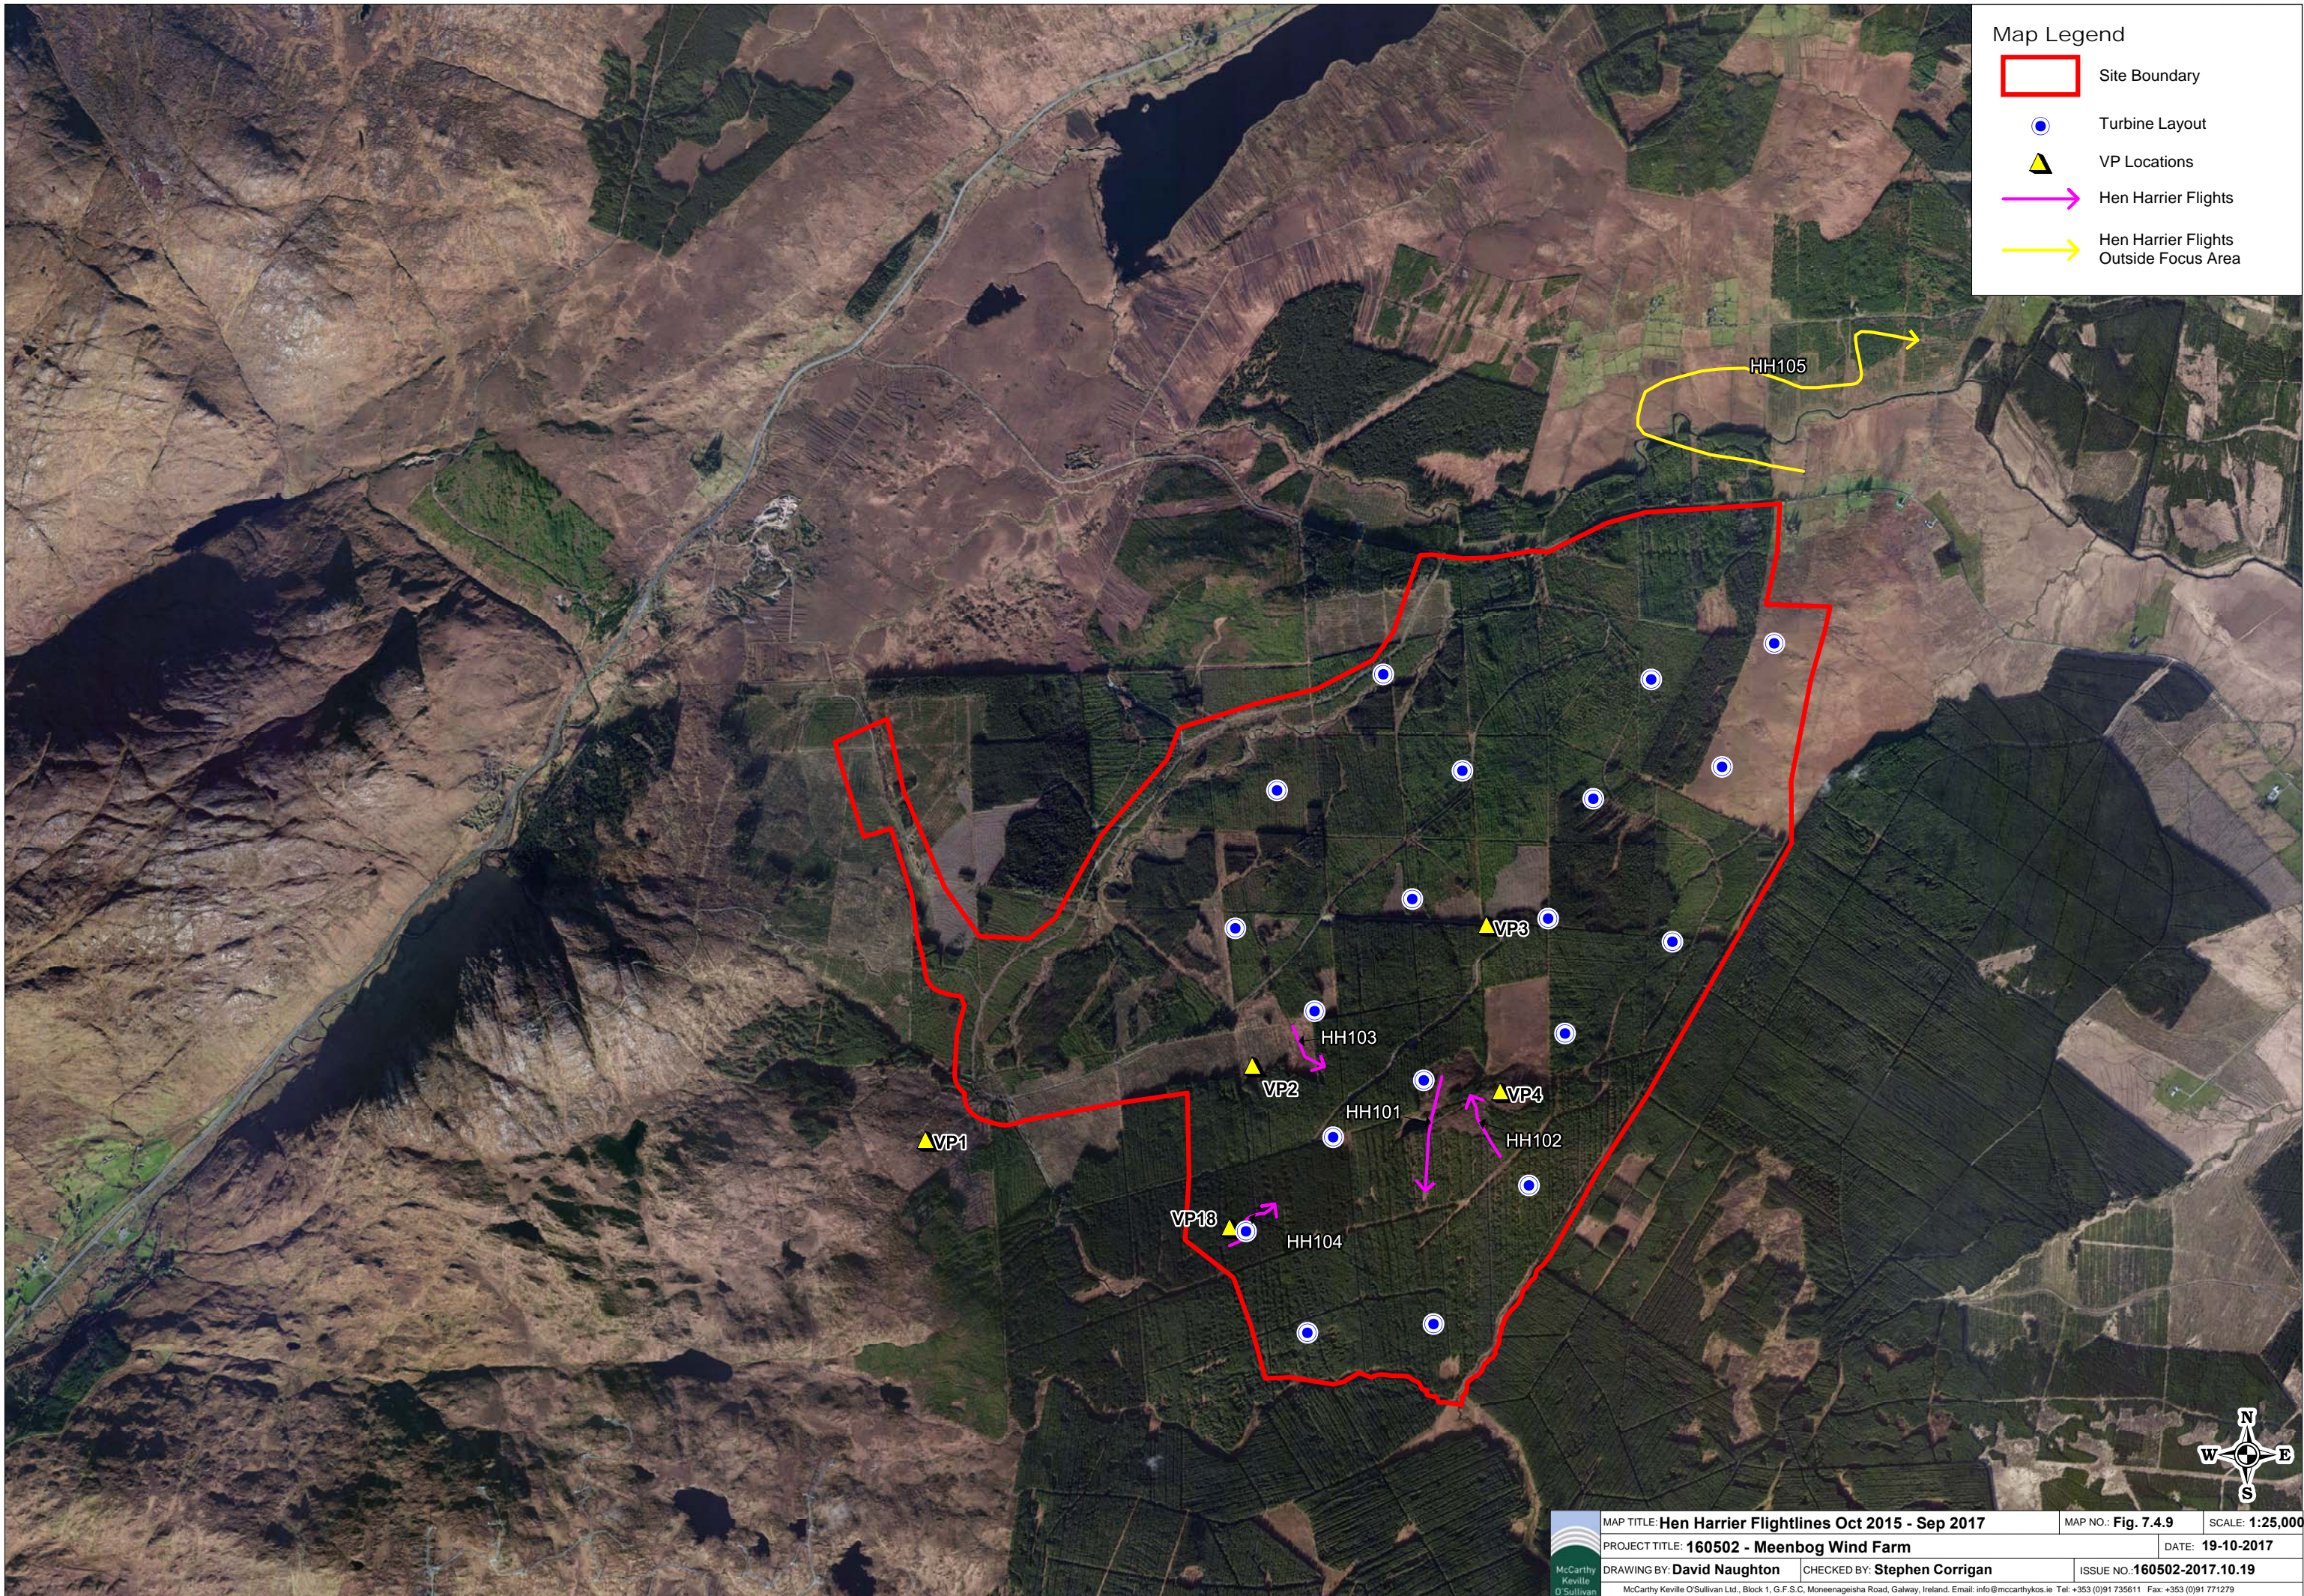

Map Legend

- Site Boundary
- Turbine Layout
- VP Locations
- Hen Harrier Flights
- Hen Harrier Flights Outside Focus Area

MAP TITLE: Hen Harrier Flightlines Oct 2015 - Sep 2017	MAP NO.: Fig. 7.4.9	SCALE: 1:25,000
PROJECT TITLE: 160502 - Meenbog Wind Farm	DATE: 19-10-2017	
DRAWING BY: David Naughton	CHECKED BY: Stephen Corrigan	ISSUE NO.: 160502-2017.10.19
McCarthy Keville O'Sullivan McCarthy Keville O'Sullivan Ltd., Block 1, G.F.S.C. Moneenageisha Road, Galway, Ireland. Email: info@mccarthysos.ie Tel: +353 (0)91 735611 Fax: +353 (0)91 771279