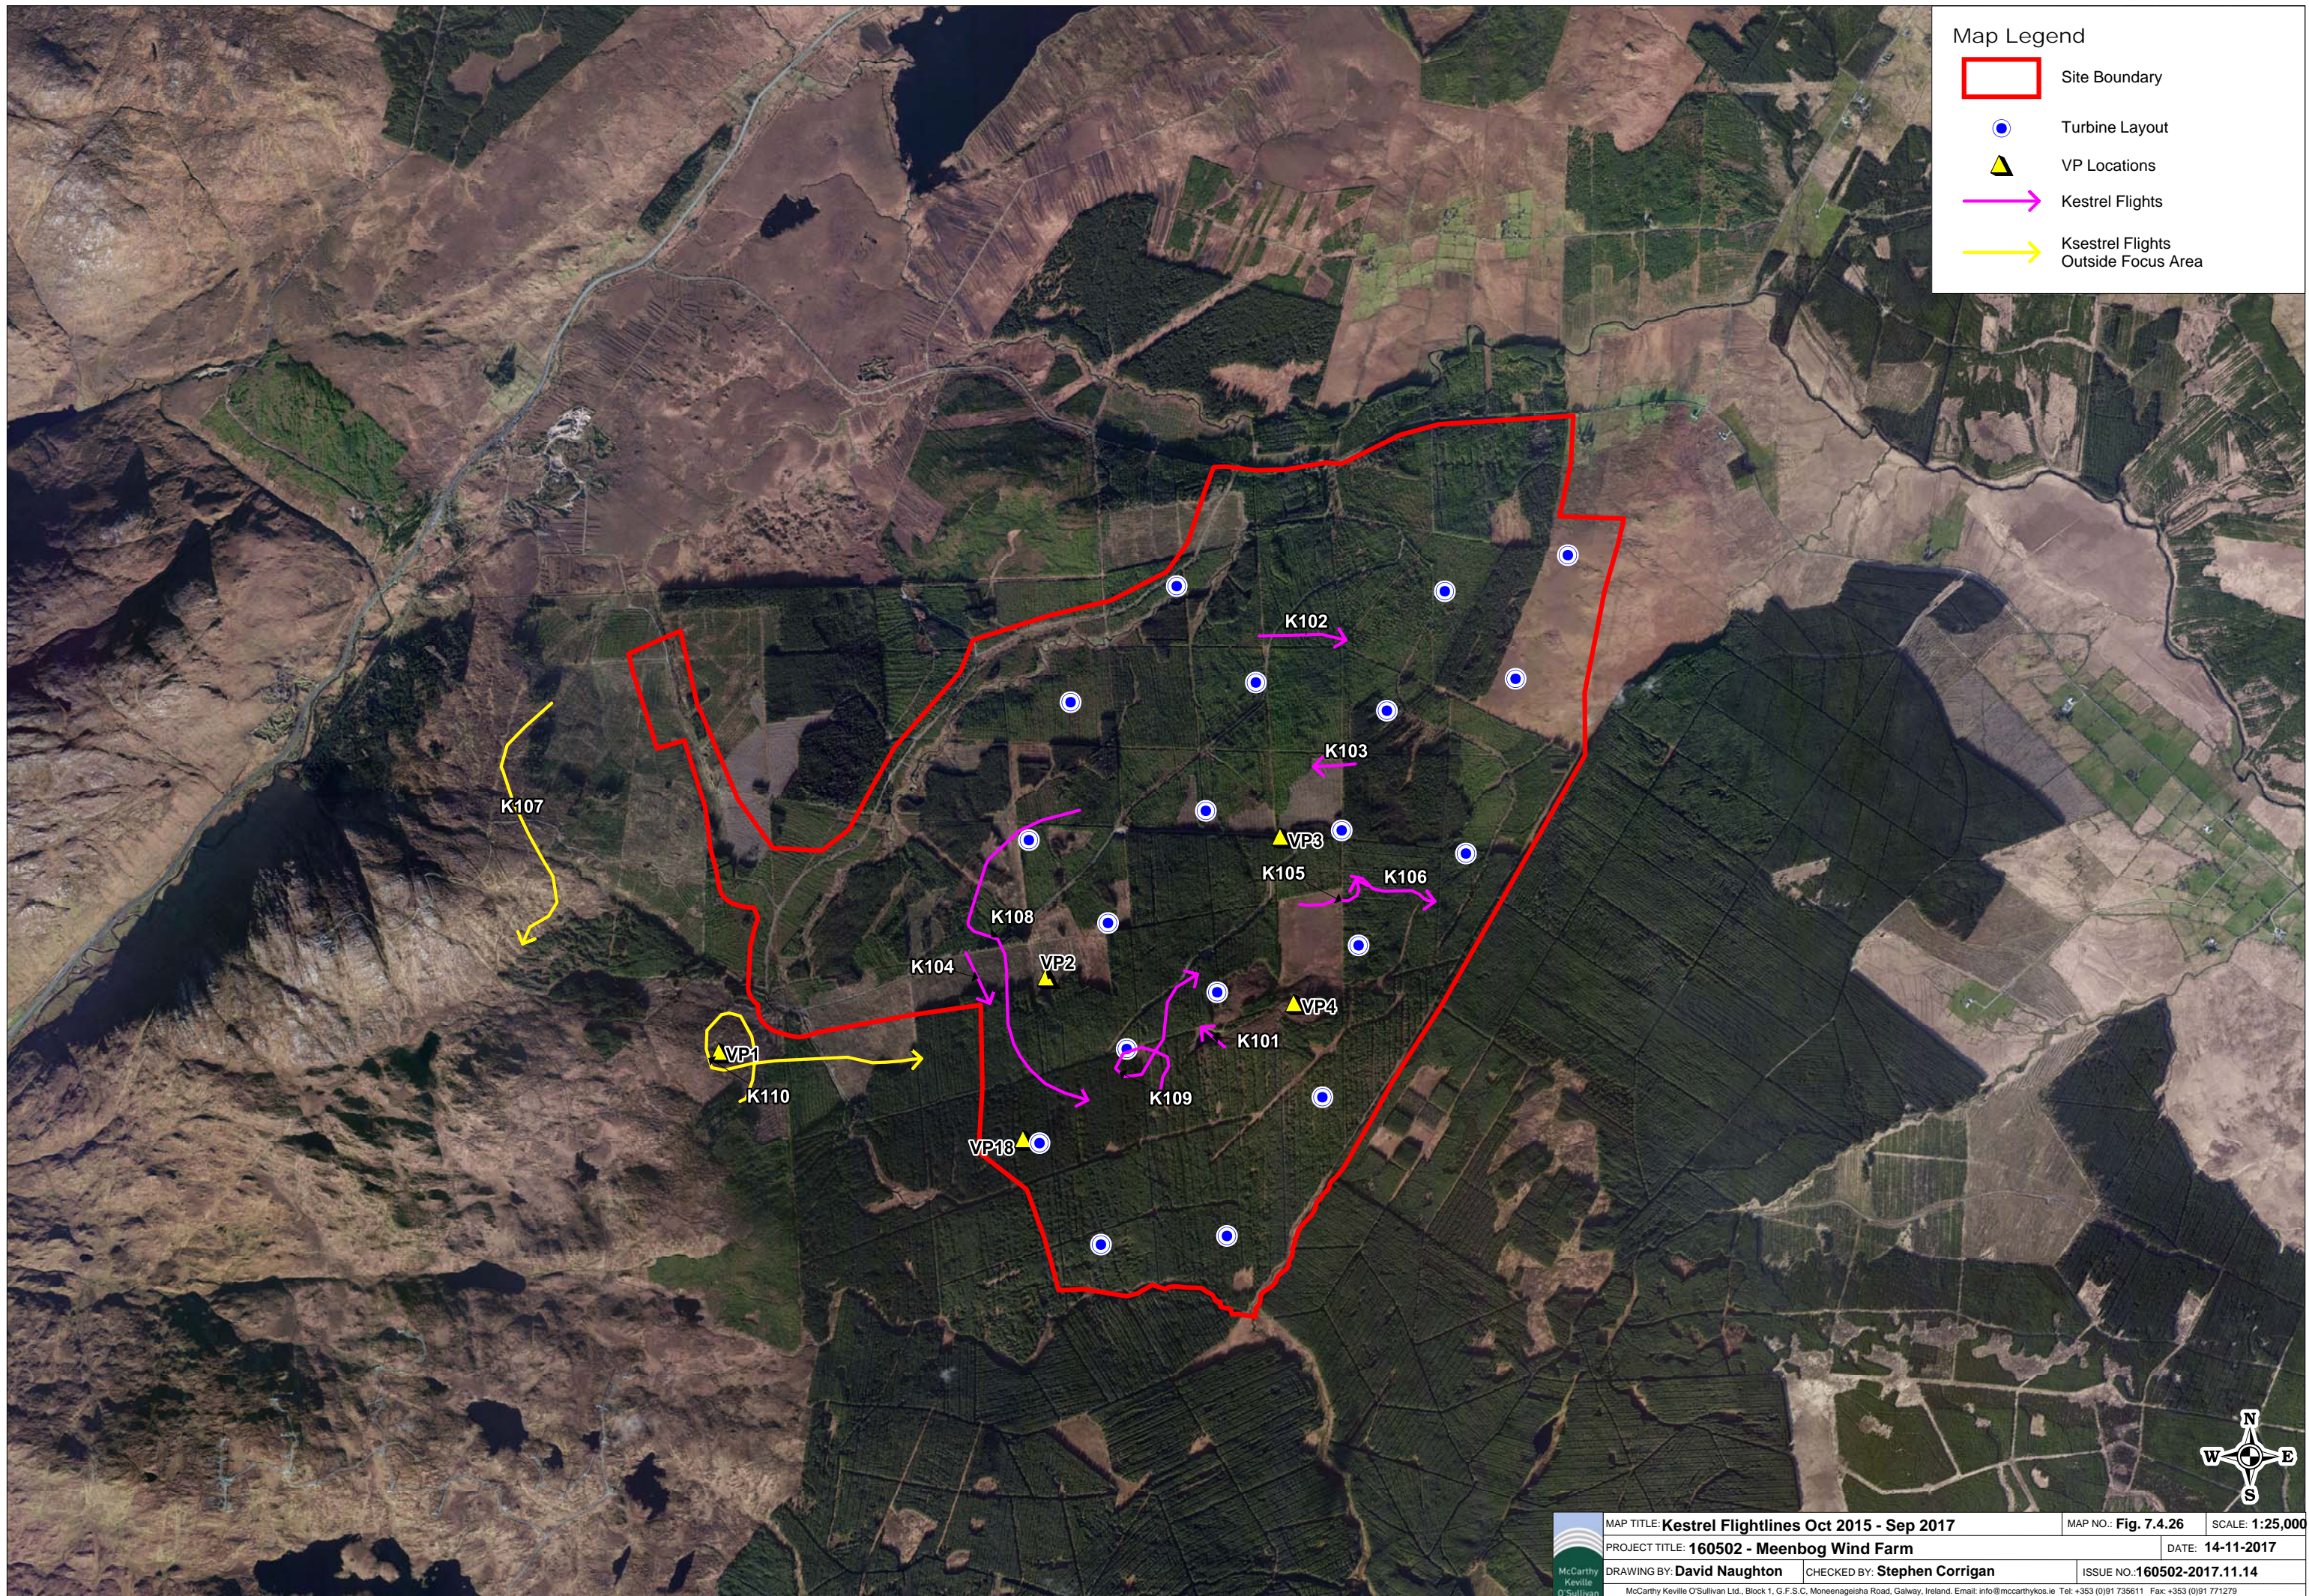

Map Legend

- Site Boundary
- Turbine Layout
- VP Locations
- Kestrel Flights
- Kestrel Flights Outside Focus Area

MAP TITLE: Kestrel Flightlines Oct 2015 - Sep 2017	MAP NO.: Fig. 7.4.26	SCALE: 1:25,000
PROJECT TITLE: 160502 - Meenbog Wind Farm	DATE: 14-11-2017	
DRAWING BY: David Naughton	CHECKED BY: Stephen Corrigan	ISSUE NO.: 160502-2017.11.14
McCarthy Keville O'Sullivan McCarthy Keville O'Sullivan Ltd., Block 1, G.F.S.C. Moneenageisha Road, Galway, Ireland. Email: info@mccarthycos.ie Tel: +353 (0)91 735611 Fax: +353 (0)91 771279		

Ordnance Survey Ireland Licence No. AR 0021817 © Ordnance Survey Ireland/Government of Ireland