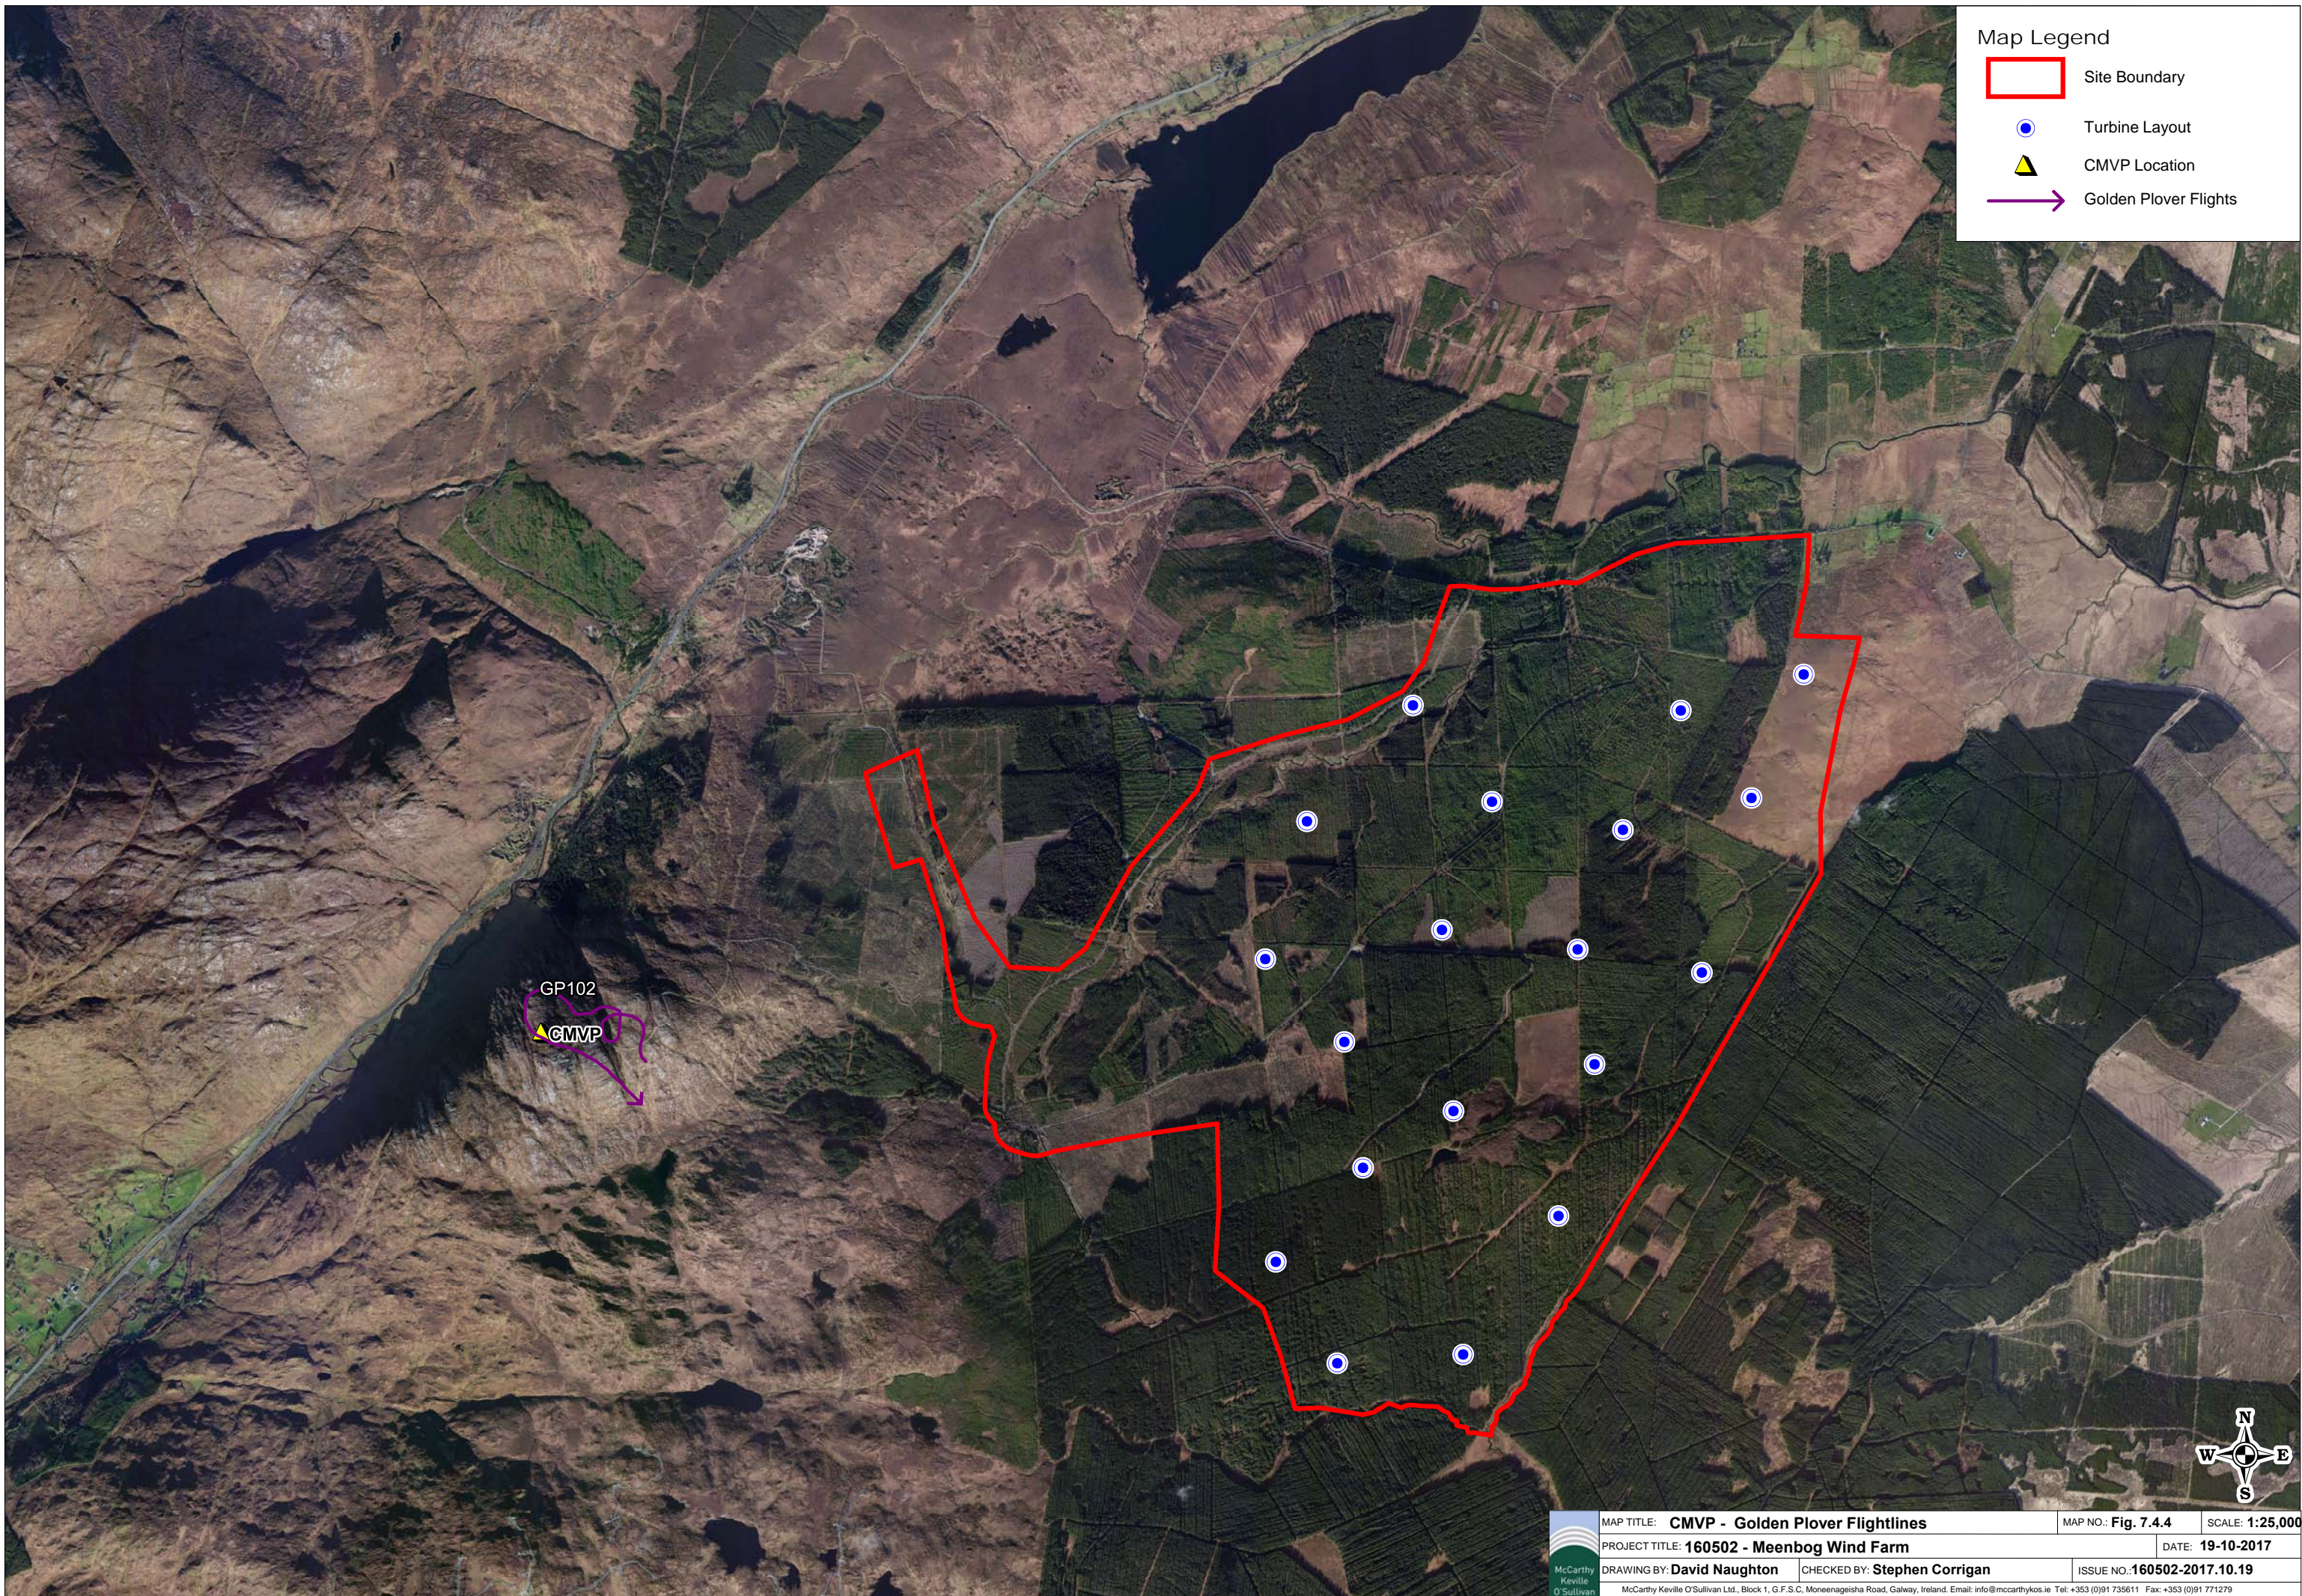

Map Legend

- Site Boundary
- Turbine Layout
- CMVP Location
- Golden Plover Flights

GP102
CMVP

	MAP TITLE: CMVP - Golden Plover Flightlines	MAP NO.: Fig. 7.4.4	SCALE: 1:25,000
	PROJECT TITLE: 160502 - Meenbog Wind Farm	DATE: 19-10-2017	
	DRAWING BY: David Naughton	CHECKED BY: Stephen Corrigan	ISSUE NO.: 160502-2017.10.19
McCarthy Keville O'Sullivan, Block 1, G.F.S.C. Moneenageisha Road, Galway, Ireland. Email: info@mccarthycos.ie Tel: +353 (0)91 735611 Fax: +353 (0)91 771279