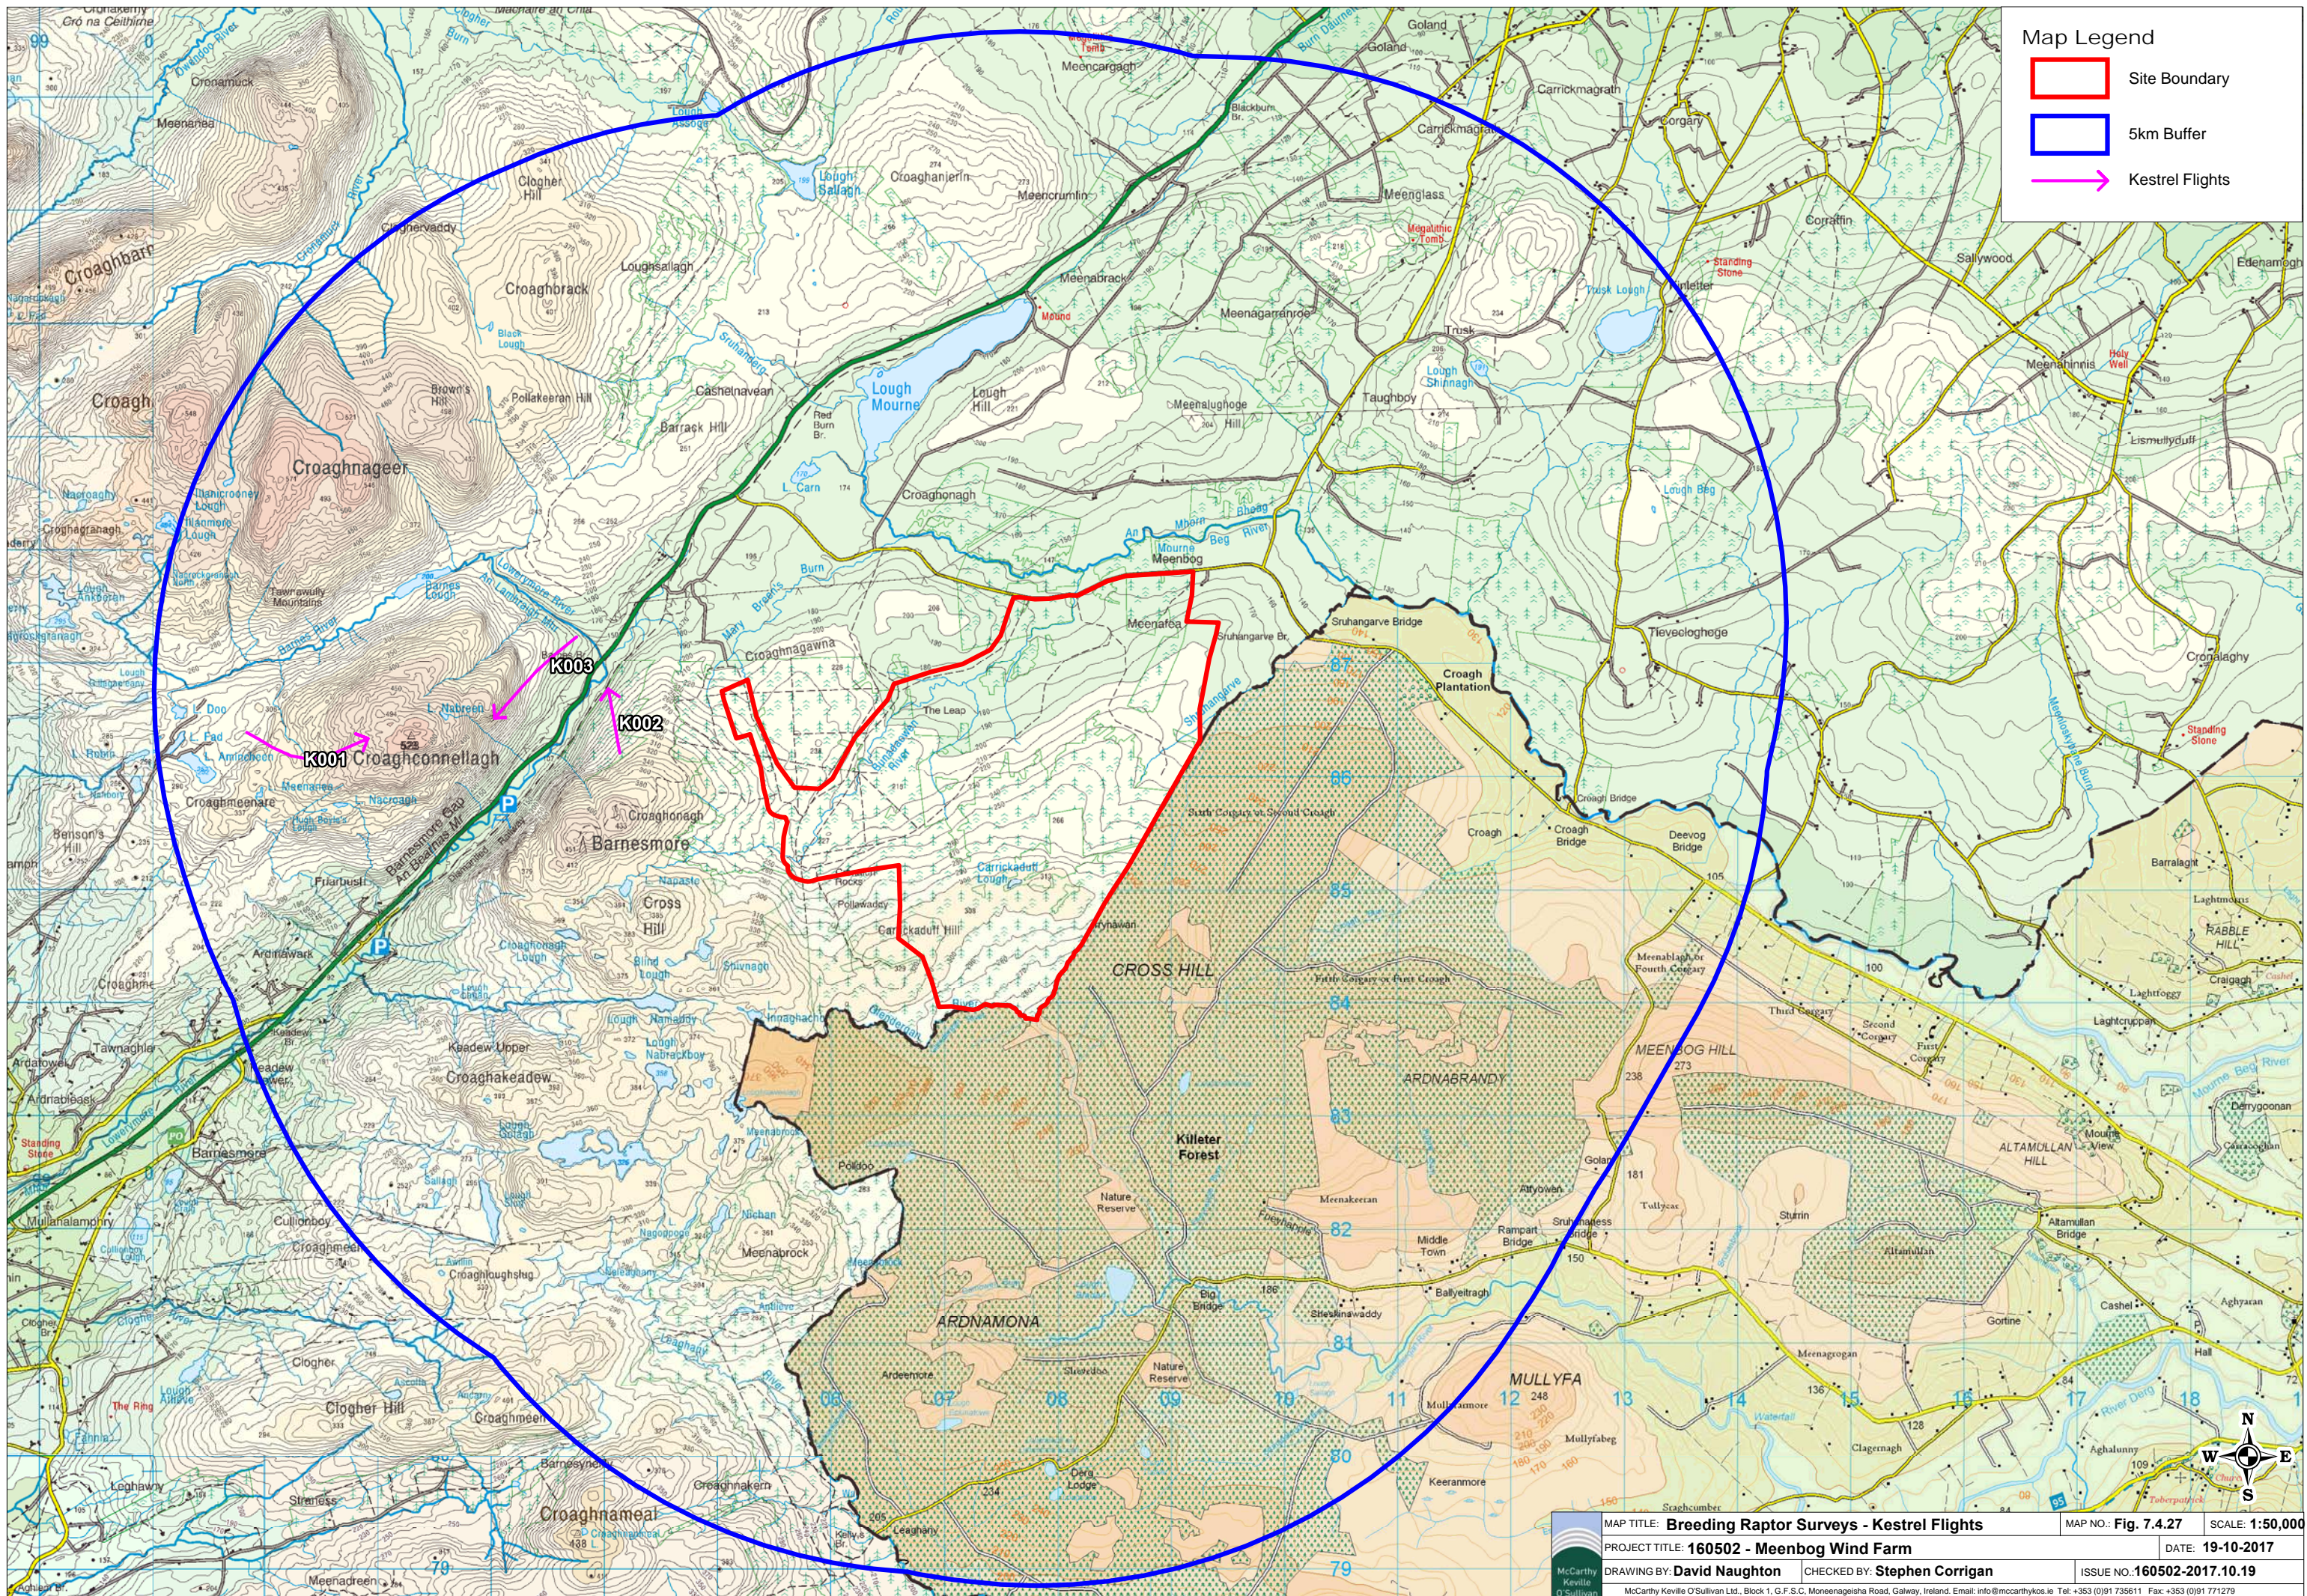

Map Legend

- Site Boundary
- 5km Buffer
- → Kestrel Flights

MAP TITLE: Breeding Raptor Surveys - Kestrel Flights	MAP NO.: Fig. 7.4.27	SCALE: 1:50,000
PROJECT TITLE: 160502 - Meenbog Wind Farm	DATE: 19-10-2017	
DRAWING BY: David Naughton	CHECKED BY: Stephen Corrigan	ISSUE NO.: 160502-2017.10.19
McCarthy Keville O'Sullivan Ltd., Block 1, G.F.S.C. Moneenageisha Road, Galway, Ireland. Email: info@mccarthynos.ie Tel: +353 (0)91 735611 Fax: +353 (0)91 771279		

Ordnance Survey Ireland Licence No. AR 0021817 © Ordnance Survey Ireland/Government of Ireland