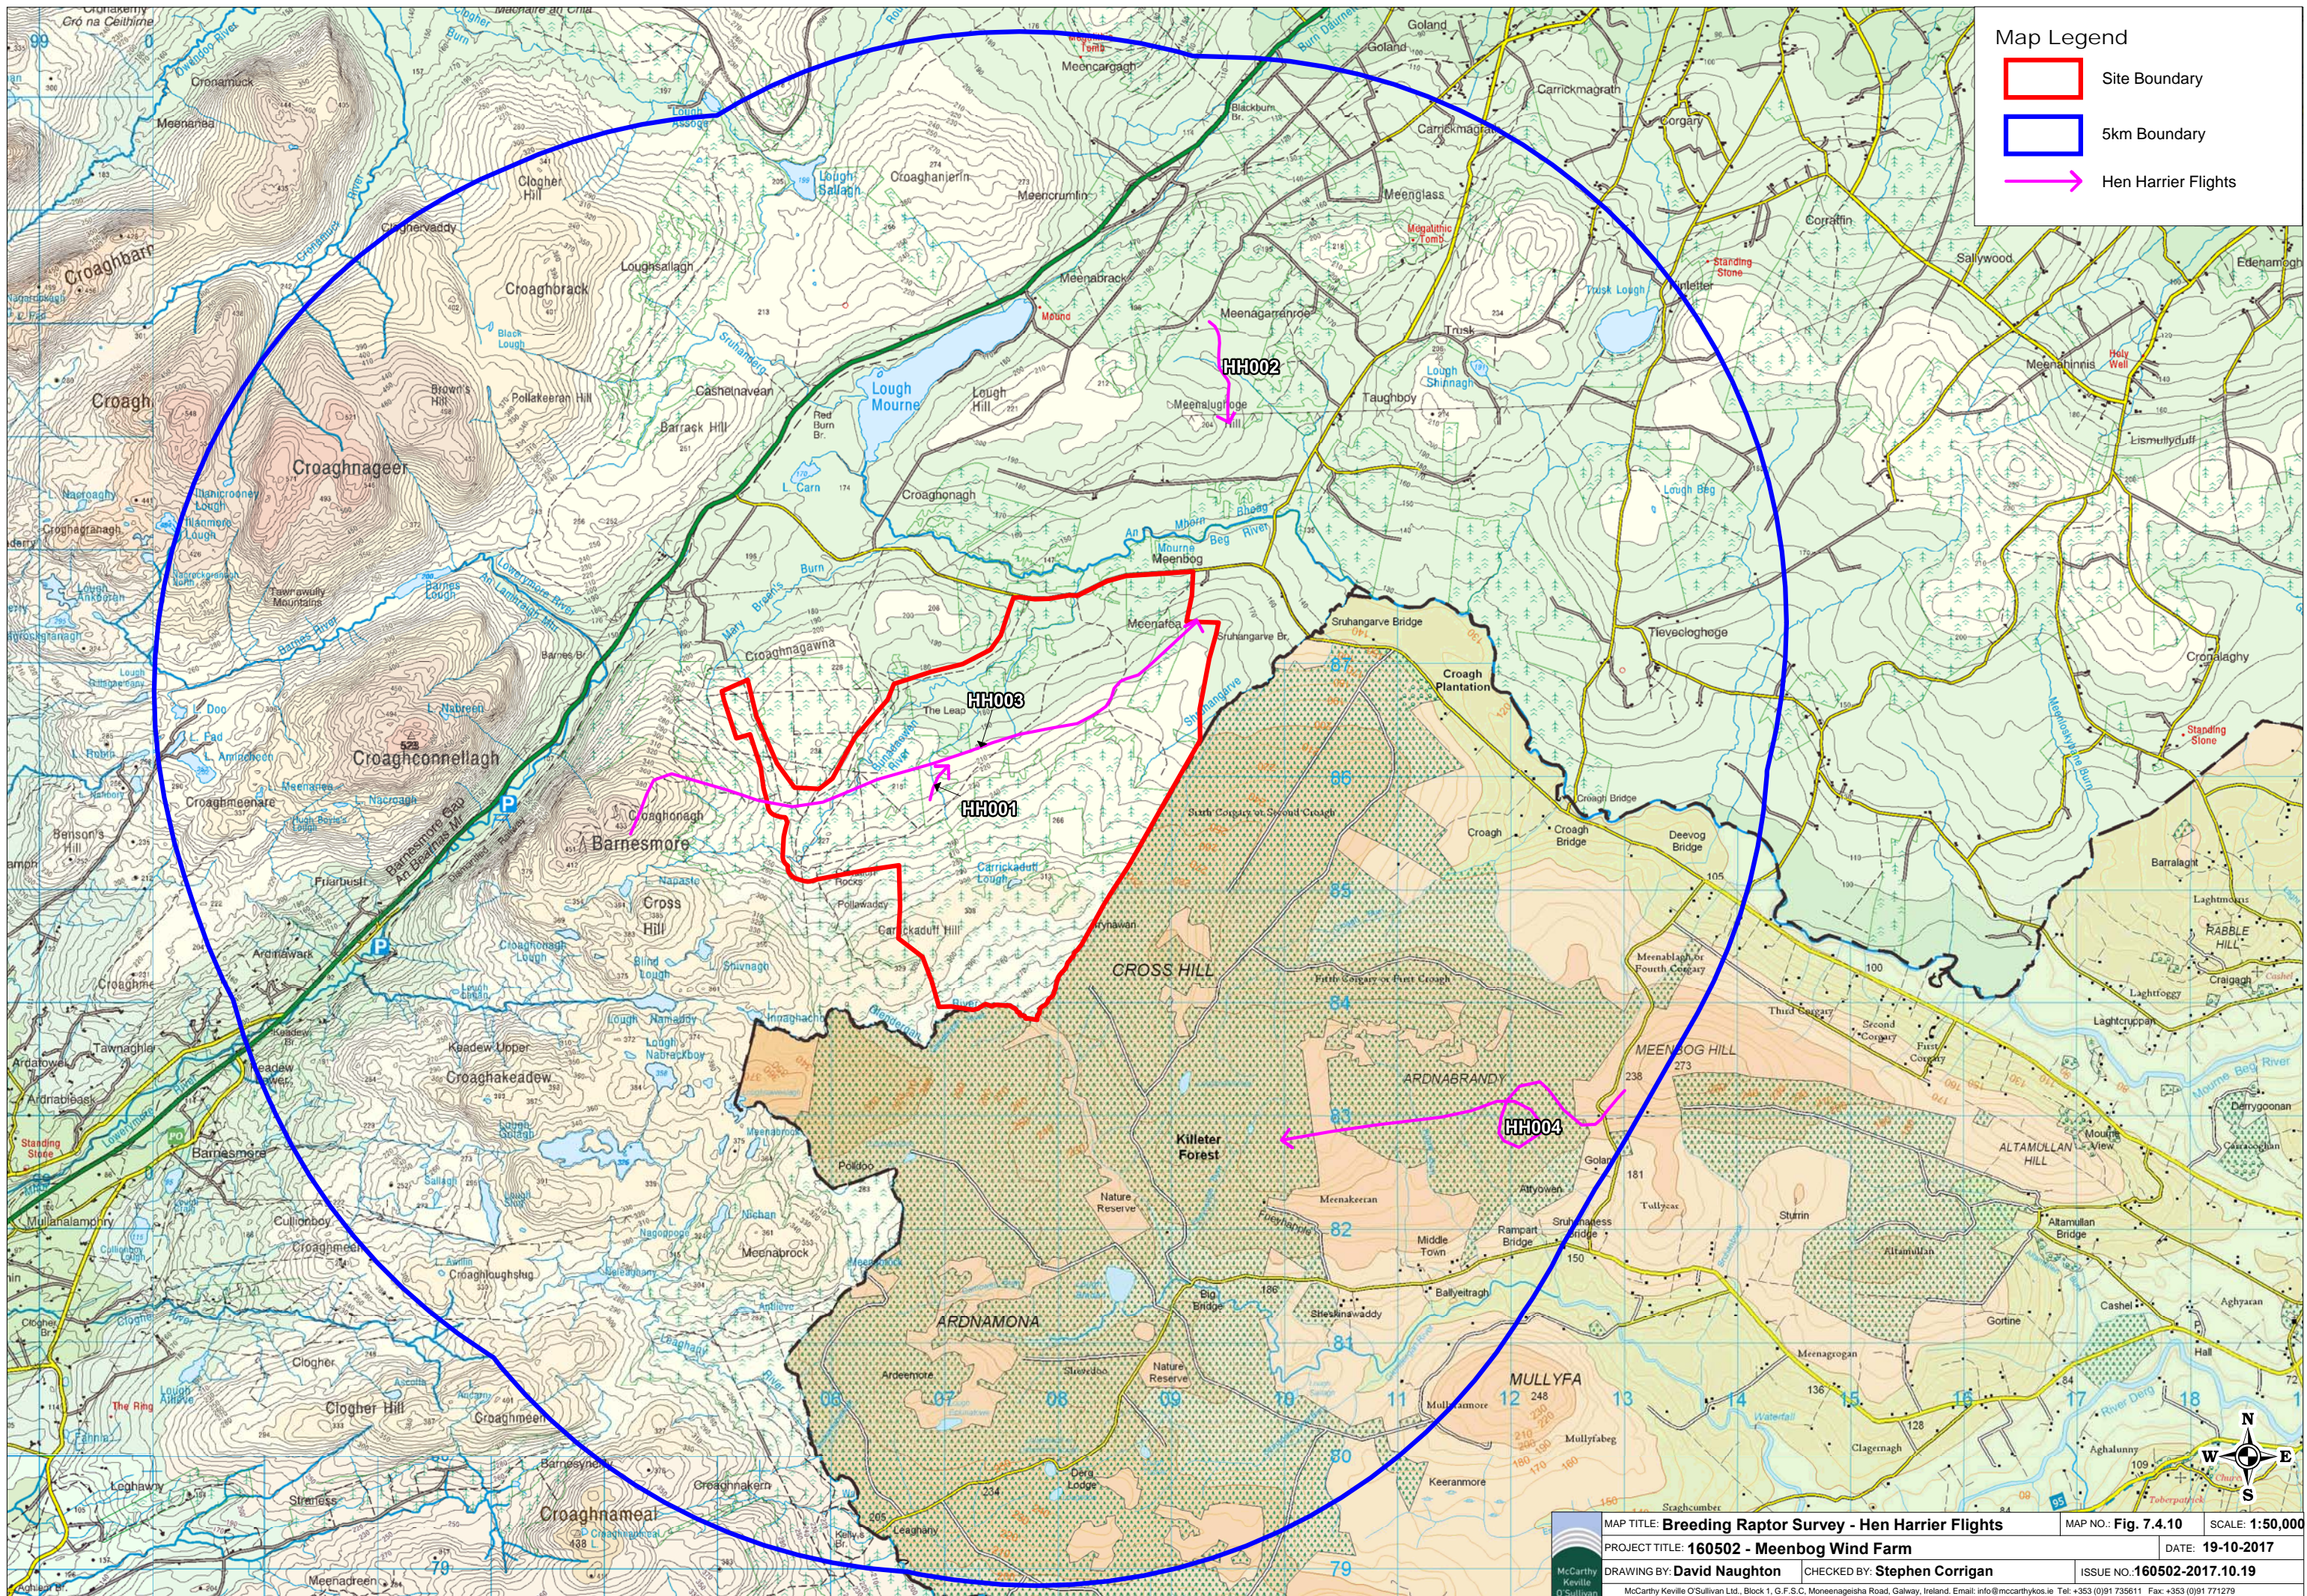

Map Legend

- Site Boundary
- 5km Boundary
- → Hen Harrier Flights

MAP TITLE: Breeding Raptor Survey - Hen Harrier Flights	MAP NO.: Fig. 7.4.10	SCALE: 1:50,000
PROJECT TITLE: 160502 - Meenbog Wind Farm	DATE: 19-10-2017	
DRAWING BY: David Naughton	CHECKED BY: Stephen Corrigan	ISSUE NO.: 160502-2017.10.19
McCarthy Keville O'Sullivan McCarthy Keville O'Sullivan Ltd., Block 1, G.F.S.C. Moneenagaisha Road, Galway, Ireland. Email: info@mcCarthykos.ie Tel: +353 (0)91 735611 Fax: +353 (0)91 771279