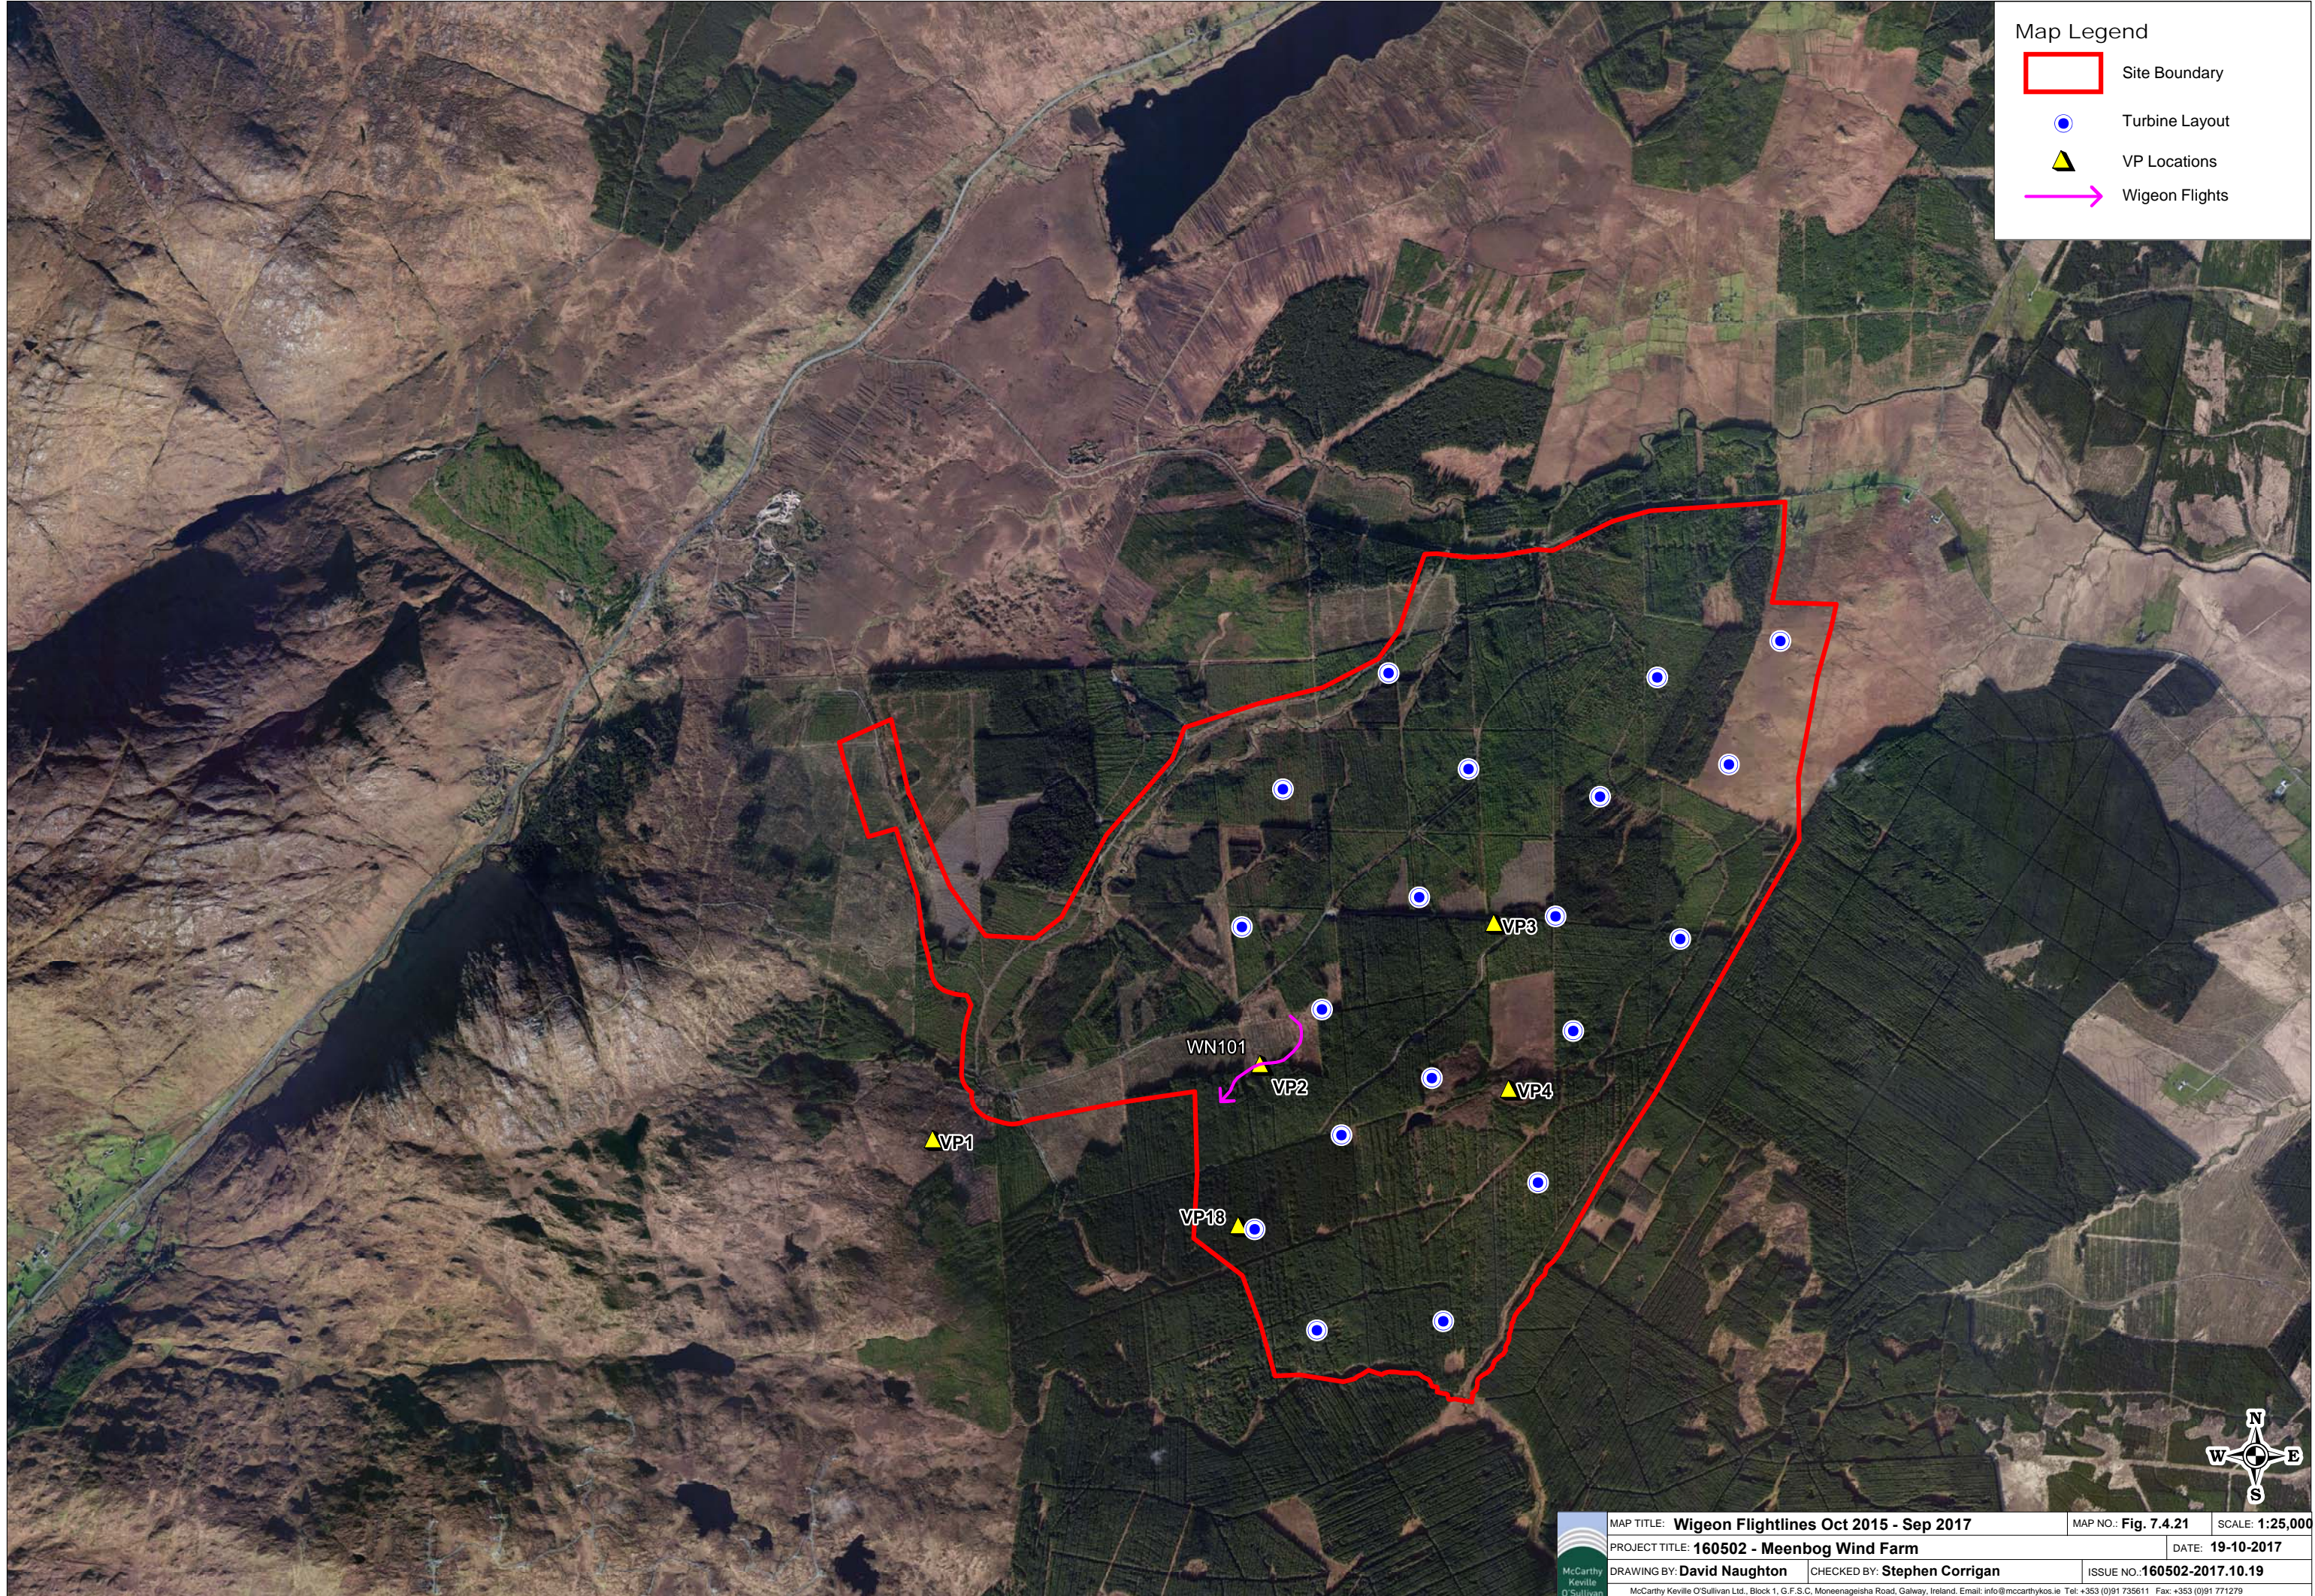

Map Legend

- Site Boundary
- Turbine Layout
- VP Locations
- Wigeon Flights

MAP TITLE: Wigeon Flightlines Oct 2015 - Sep 2017	MAP NO.: Fig. 7.4.21	SCALE: 1:25,000
PROJECT TITLE: 160502 - Meenbog Wind Farm	DATE: 19-10-2017	
DRAWING BY: David Naughton	CHECKED BY: Stephen Corrigan	ISSUE NO.: 160502-2017.10.19
McCarthy Keville O'Sullivan McCarthy Keville O'Sullivan Ltd., Block 1, G.F.S.C. Moneenageisha Road, Galway, Ireland. Email: info@mccarthynos.ie Tel: +353 (0)91 735611 Fax: +353 (0)91 771279		

Ordnance Survey Ireland Licence No. AR 0021817 © Ordnance Survey Ireland/Government of Ireland