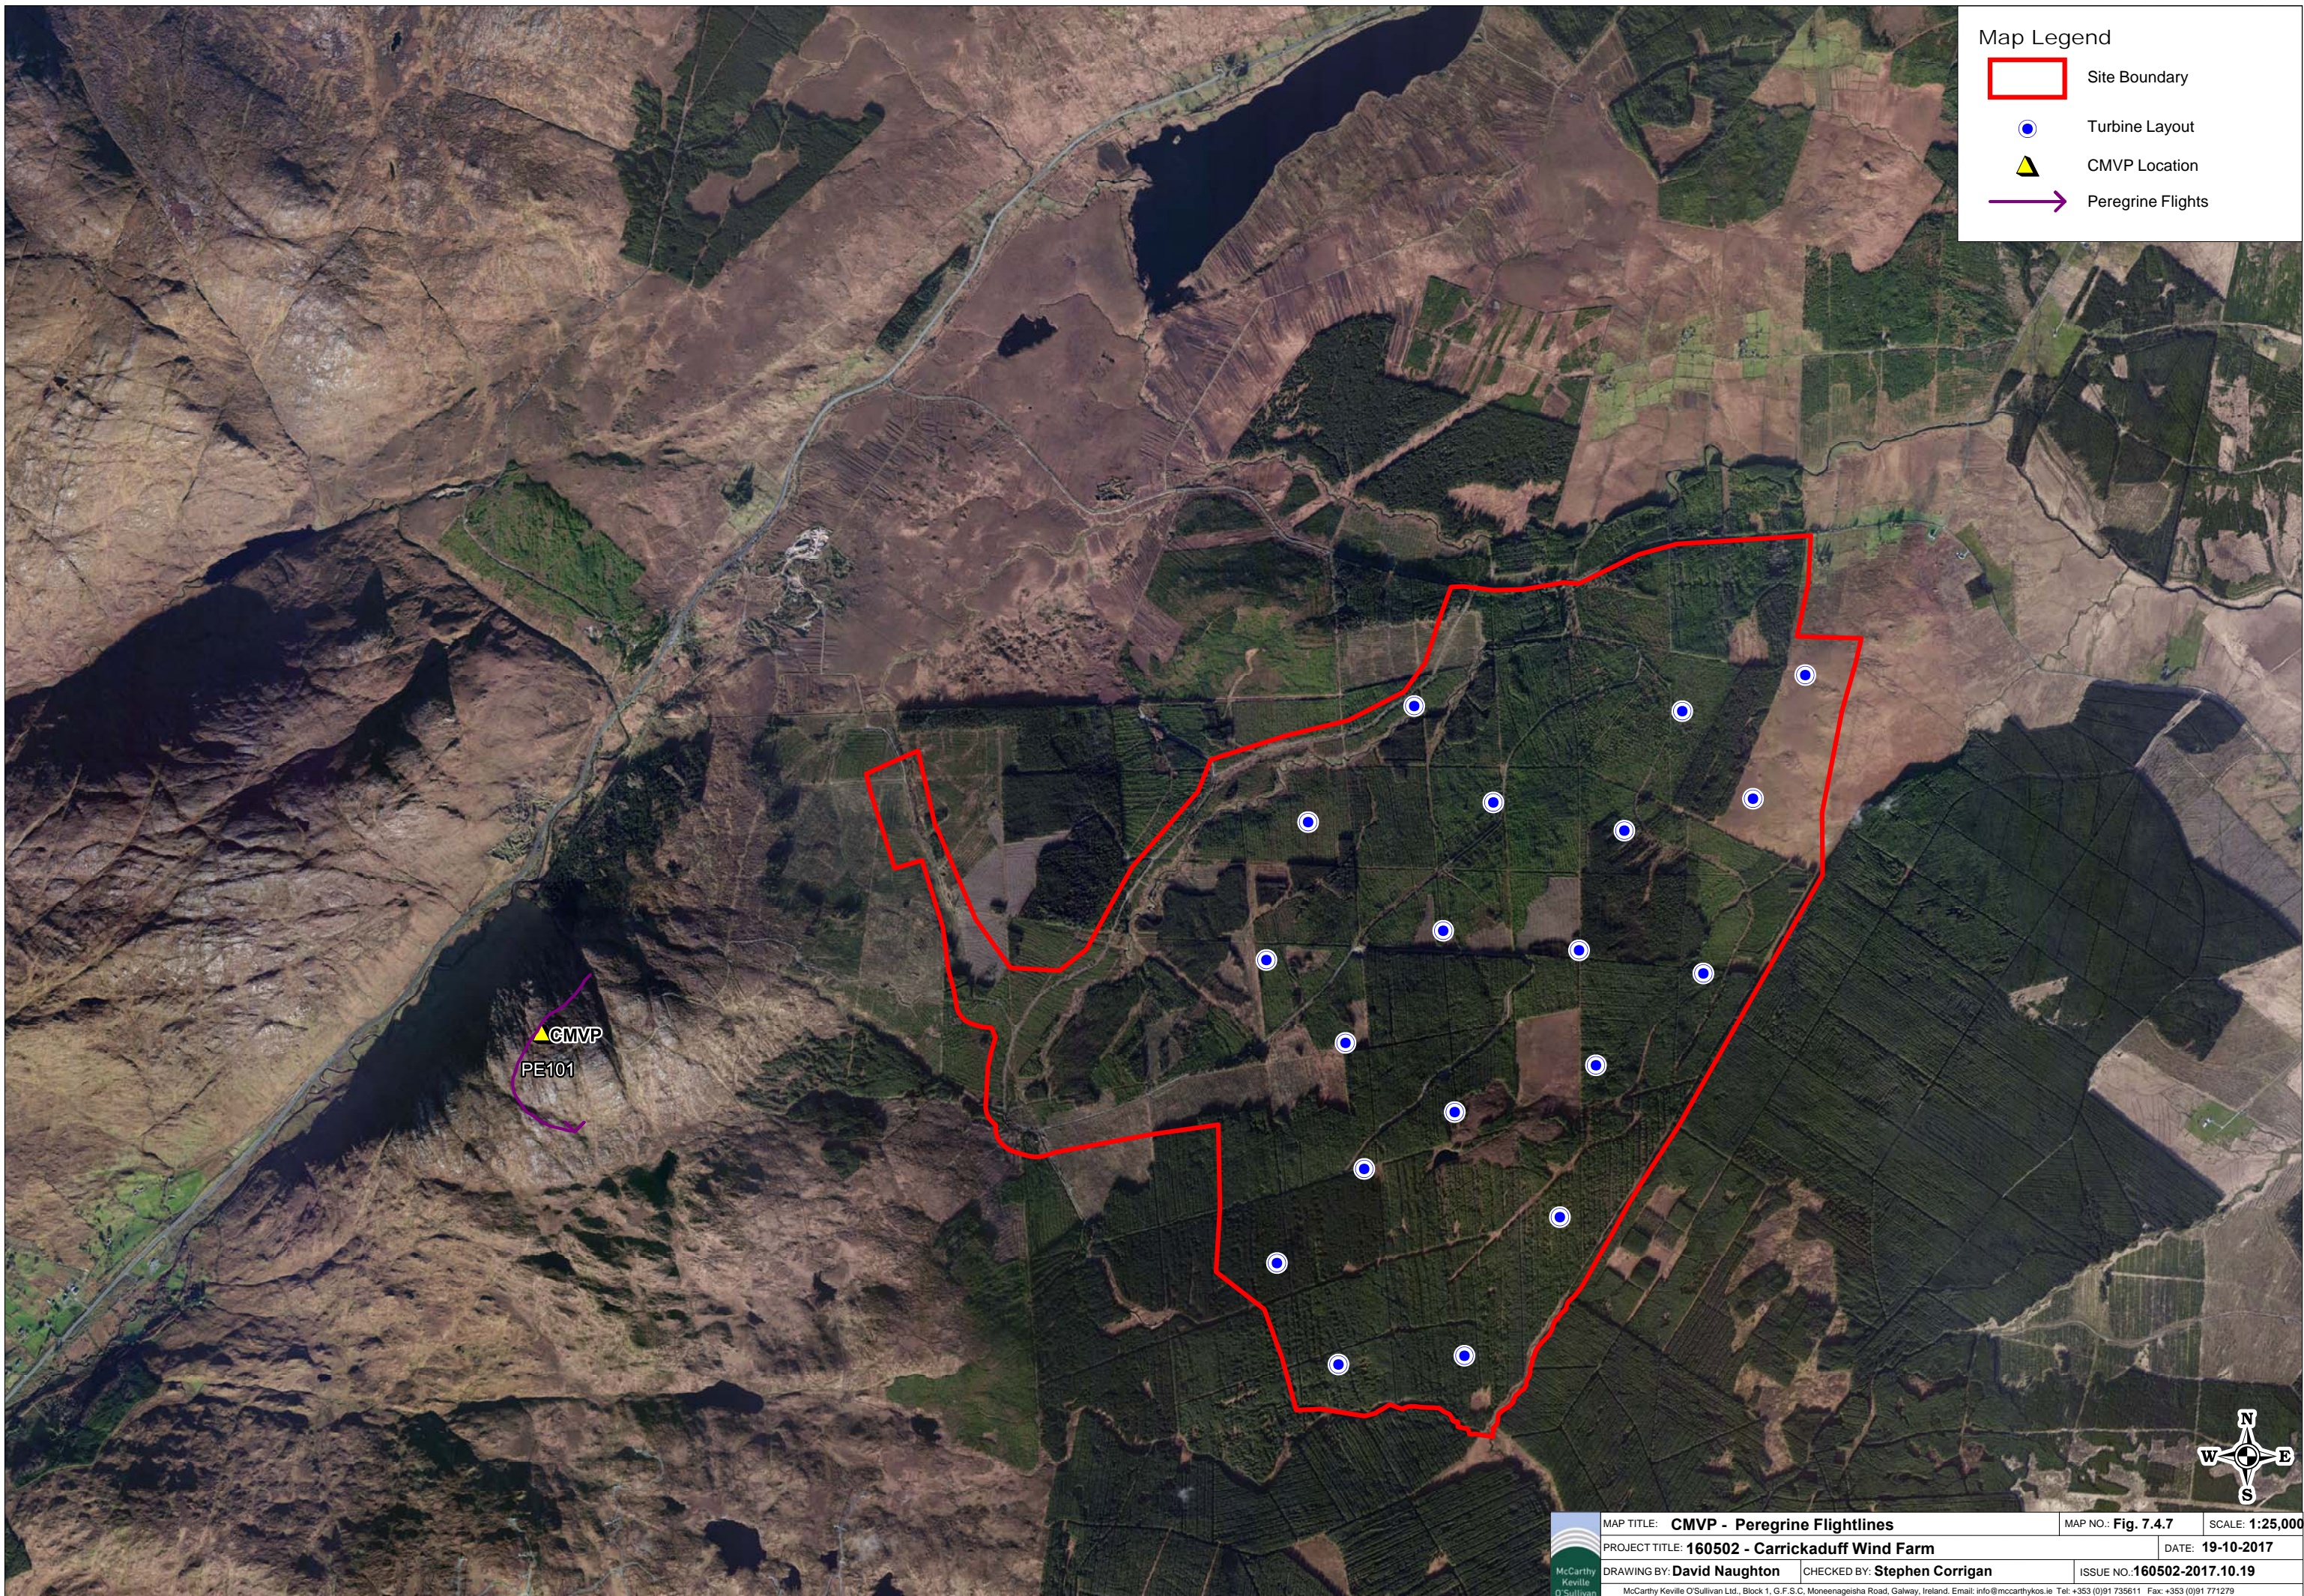

Map Legend

- Site Boundary
- Turbine Layout
- CMVP Location
- Peregrine Flights

	MAP TITLE: CMVP - Peregrine Flightlines	MAP NO.: Fig. 7.4.7	SCALE: 1:25,000
	PROJECT TITLE: 160502 - Carrickaduff Wind Farm		DATE: 19-10-2017
	DRAWING BY: David Naughton	CHECKED BY: Stephen Corrigan	ISSUE NO.: 160502-2017.10.19
	McCarthy Keville O'Sullivan Ltd., Block 1, G.F.S.C. Moneenageisha Road, Galway, Ireland. Email: info@mccarthynos.ie Tel: +353 (0)91 735611 Fax: +353 (0)91 771279