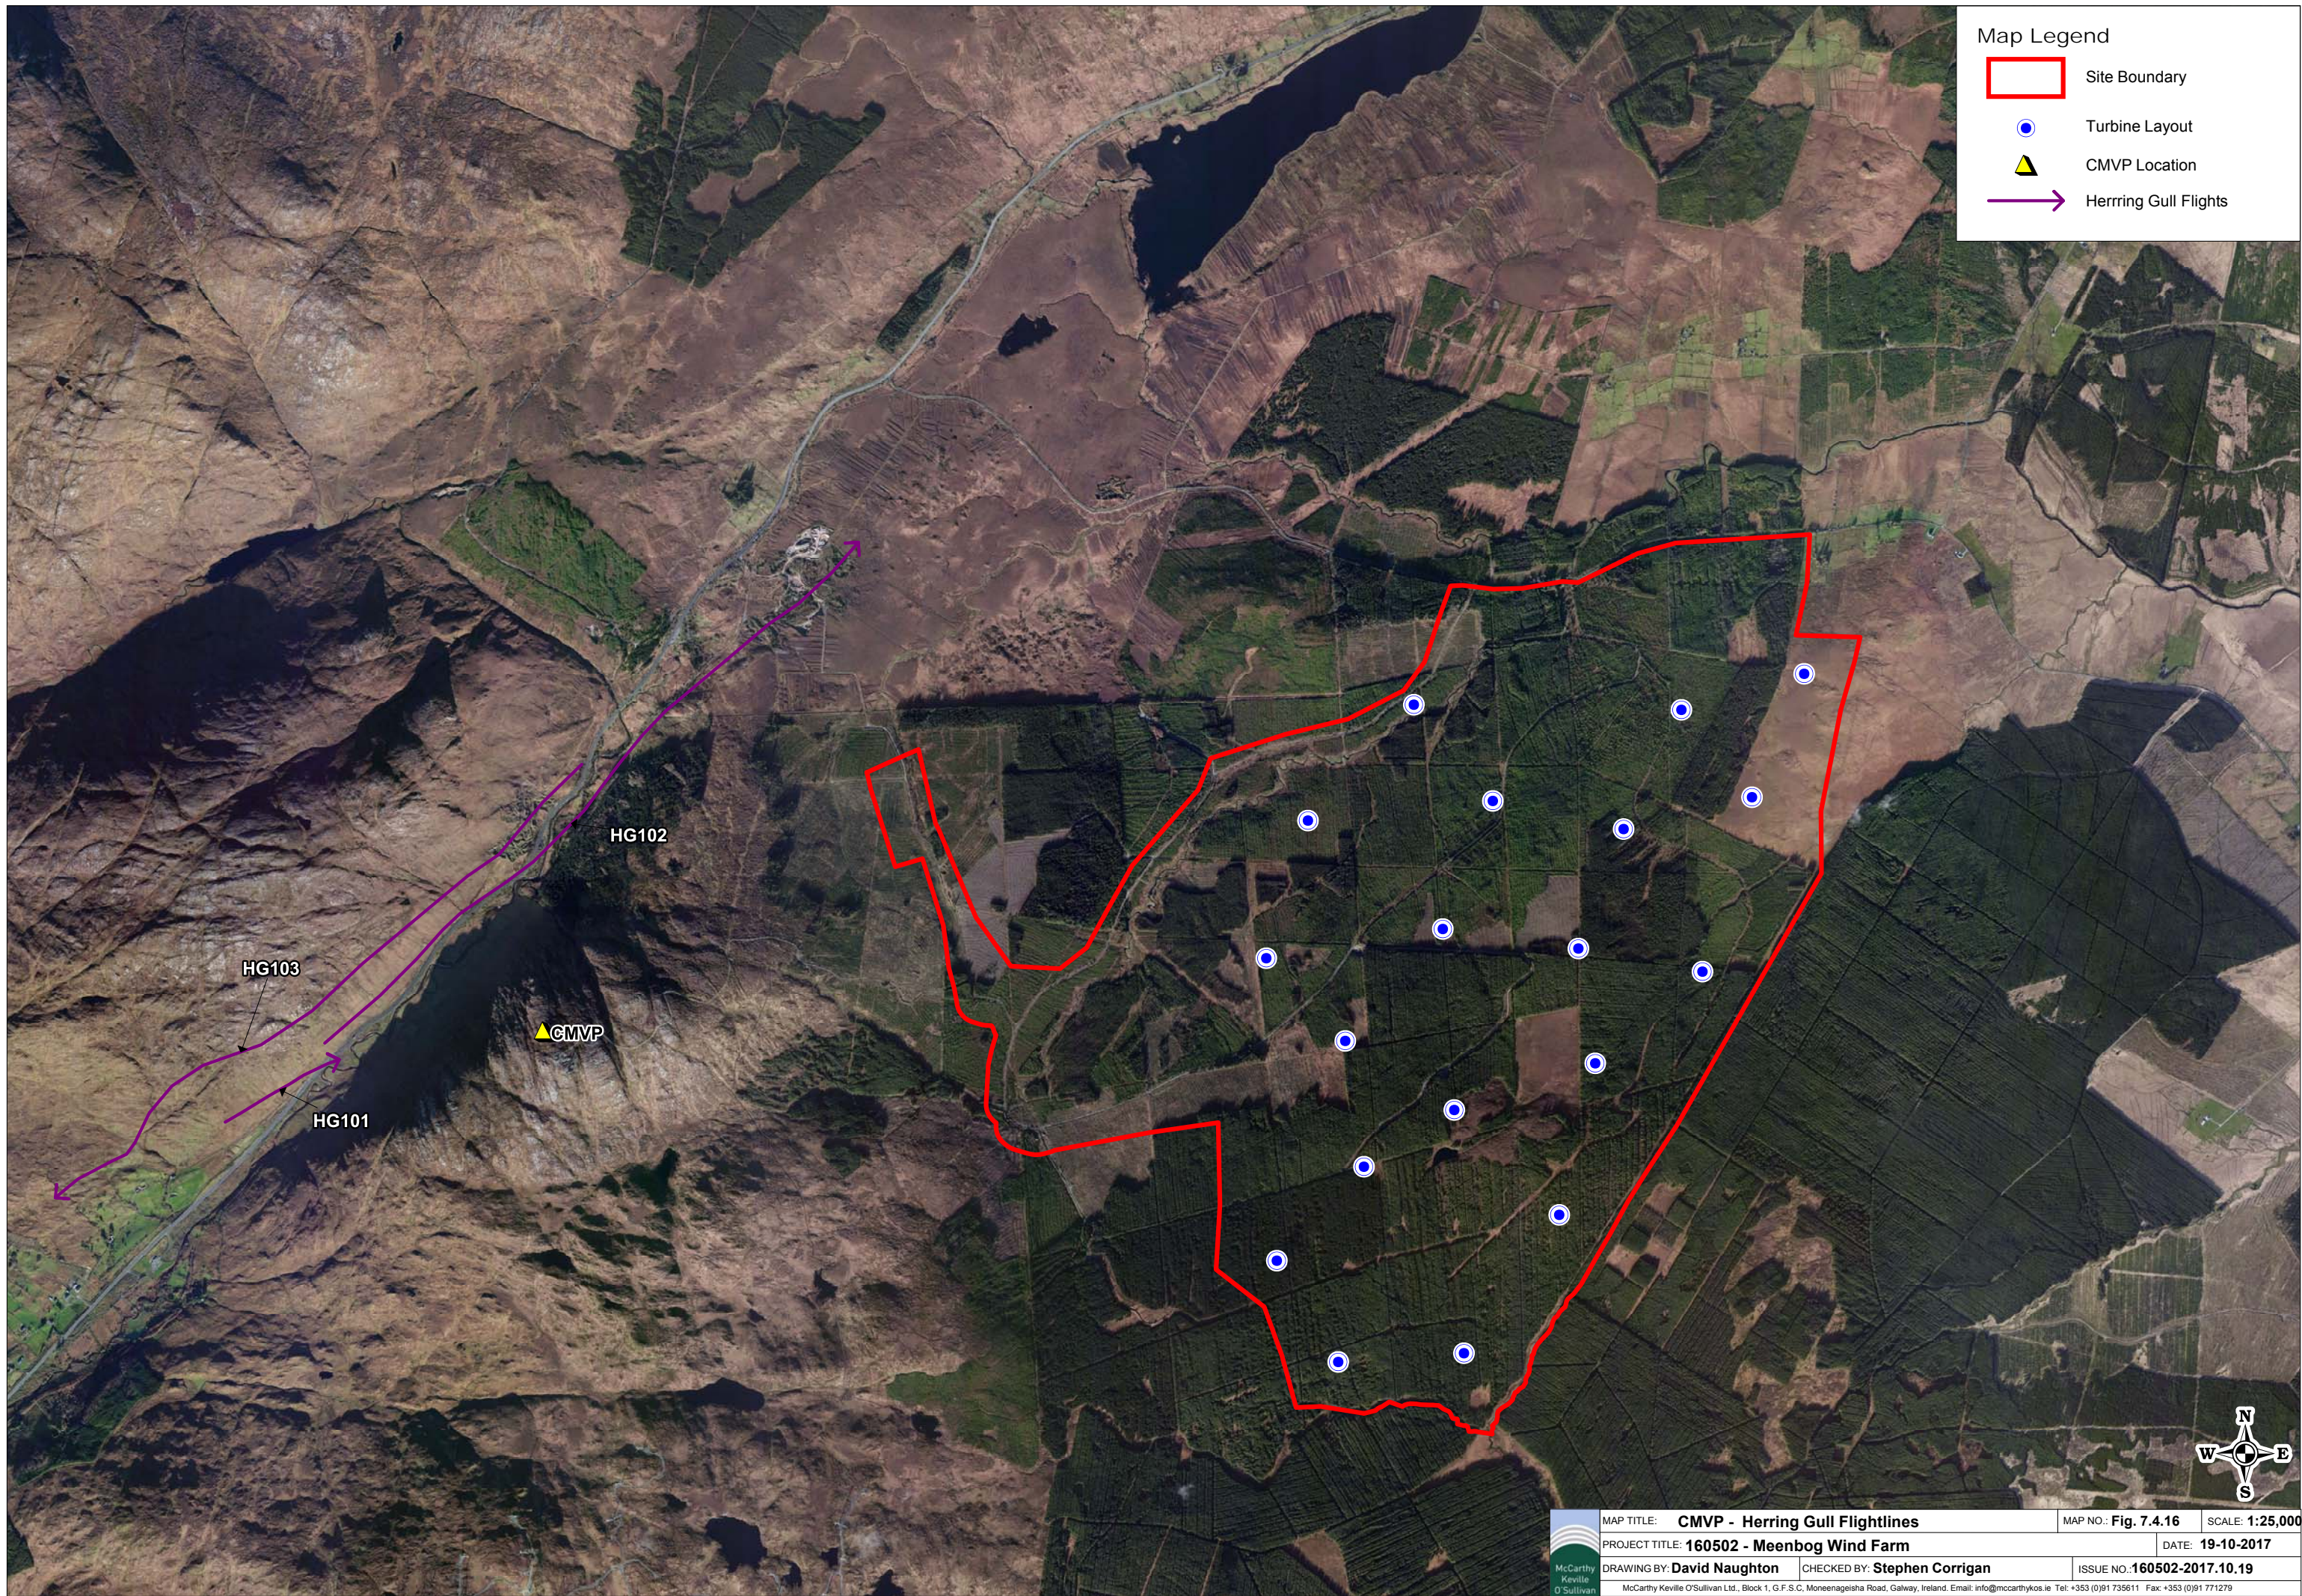

Map Legend

- Site Boundary
- Turbine Layout
- CMVP Location
- Herring Gull Flights

	MAP TITLE: CMVP - Herring Gull Flightlines	MAP NO.: Fig. 7.4.16	SCALE: 1:25,000	
	PROJECT TITLE: 160502 - Meenbog Wind Farm	DATE: 19-10-2017		
	DRAWING BY: David Naughton	CHECKED BY: Stephen Corrigan	ISSUE NO.: 160502-2017.10.19	
McCarthy Keville O'Sullivan, Block 1, G.F.S.C. Moneenageisha Road, Galway, Ireland. Email: info@mcCarthykos.ie Tel: +353 (0)91 735611 Fax: +353 (0)91 771279