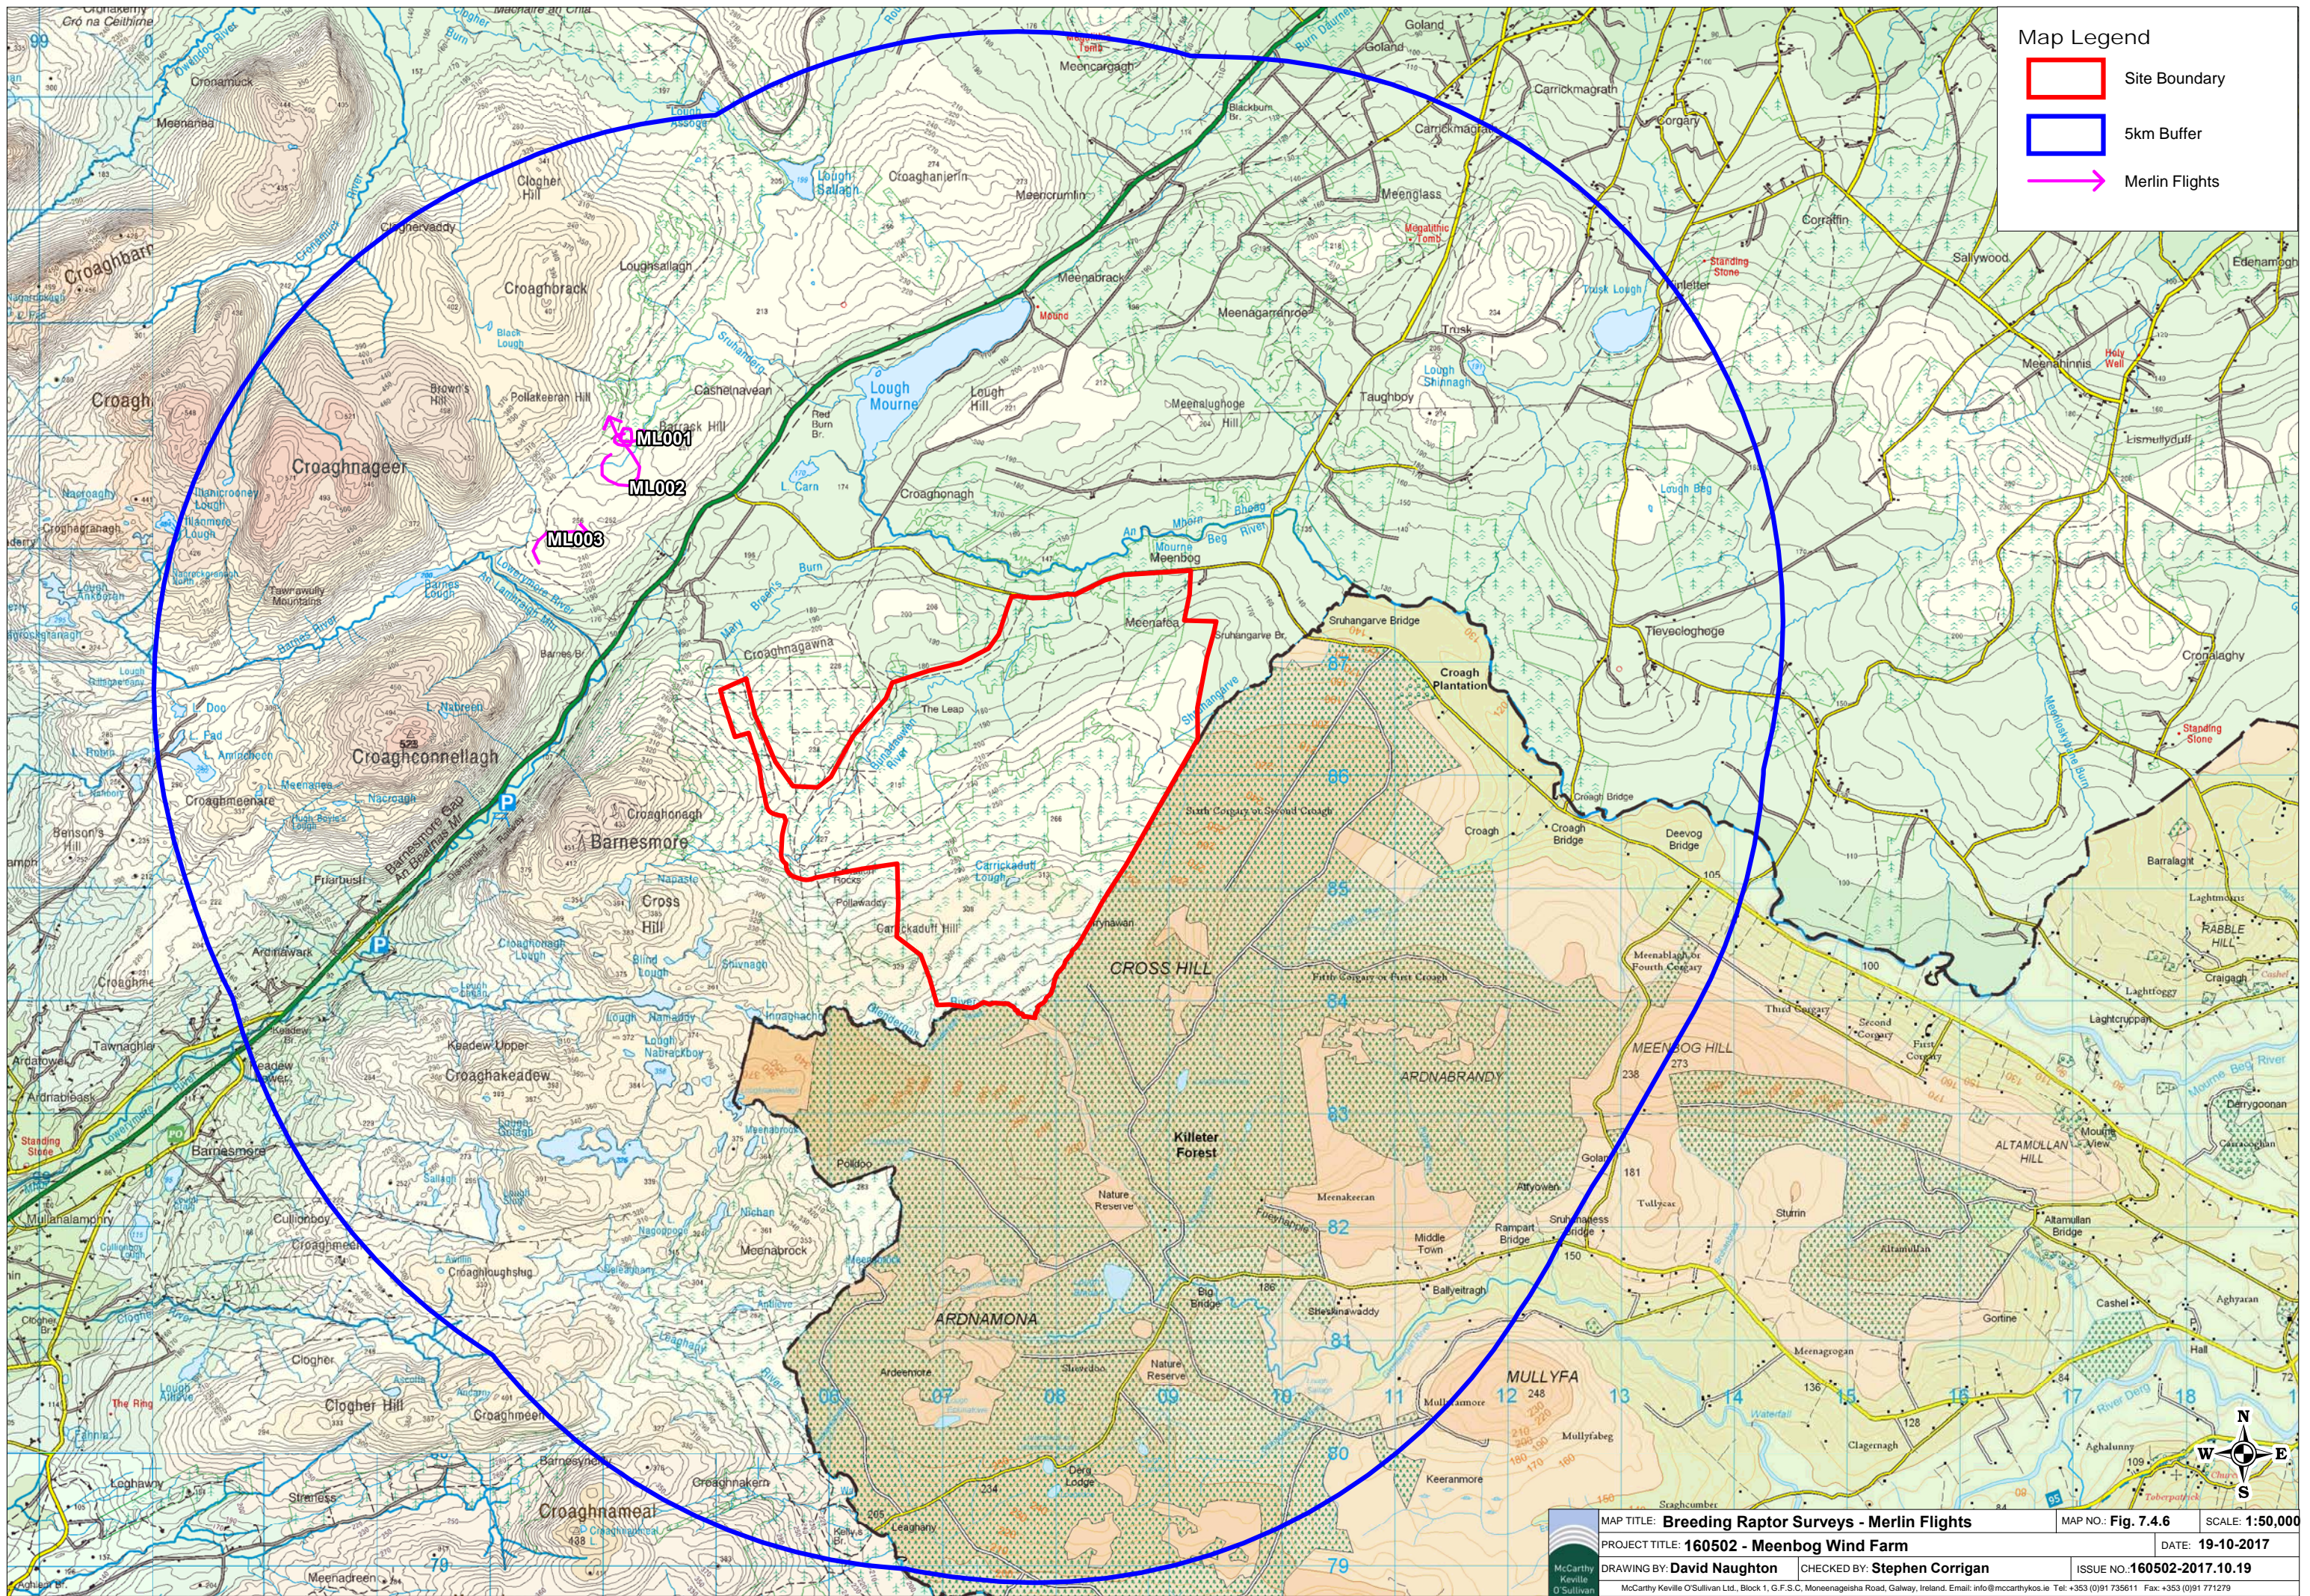

Map Legend

- Site Boundary
- 5km Buffer
- → Merlin Flights

MAP TITLE: Breeding Raptor Surveys - Merlin Flights	MAP NO.: Fig. 7.4.6	SCALE: 1:50,000
PROJECT TITLE: 160502 - Meenbog Wind Farm	DATE: 19-10-2017	
DRAWING BY: David Naughton	CHECKED BY: Stephen Corrigan	ISSUE NO.: 160502-2017.10.19
McCarthy Keville O'Sullivan Ltd., Block 1, G.F.S.C. Moneenagaisha Road, Galway, Ireland. Email: info@mccarthynos.ie Tel: +353 (0)91 735611 Fax: +353 (0)91 771279