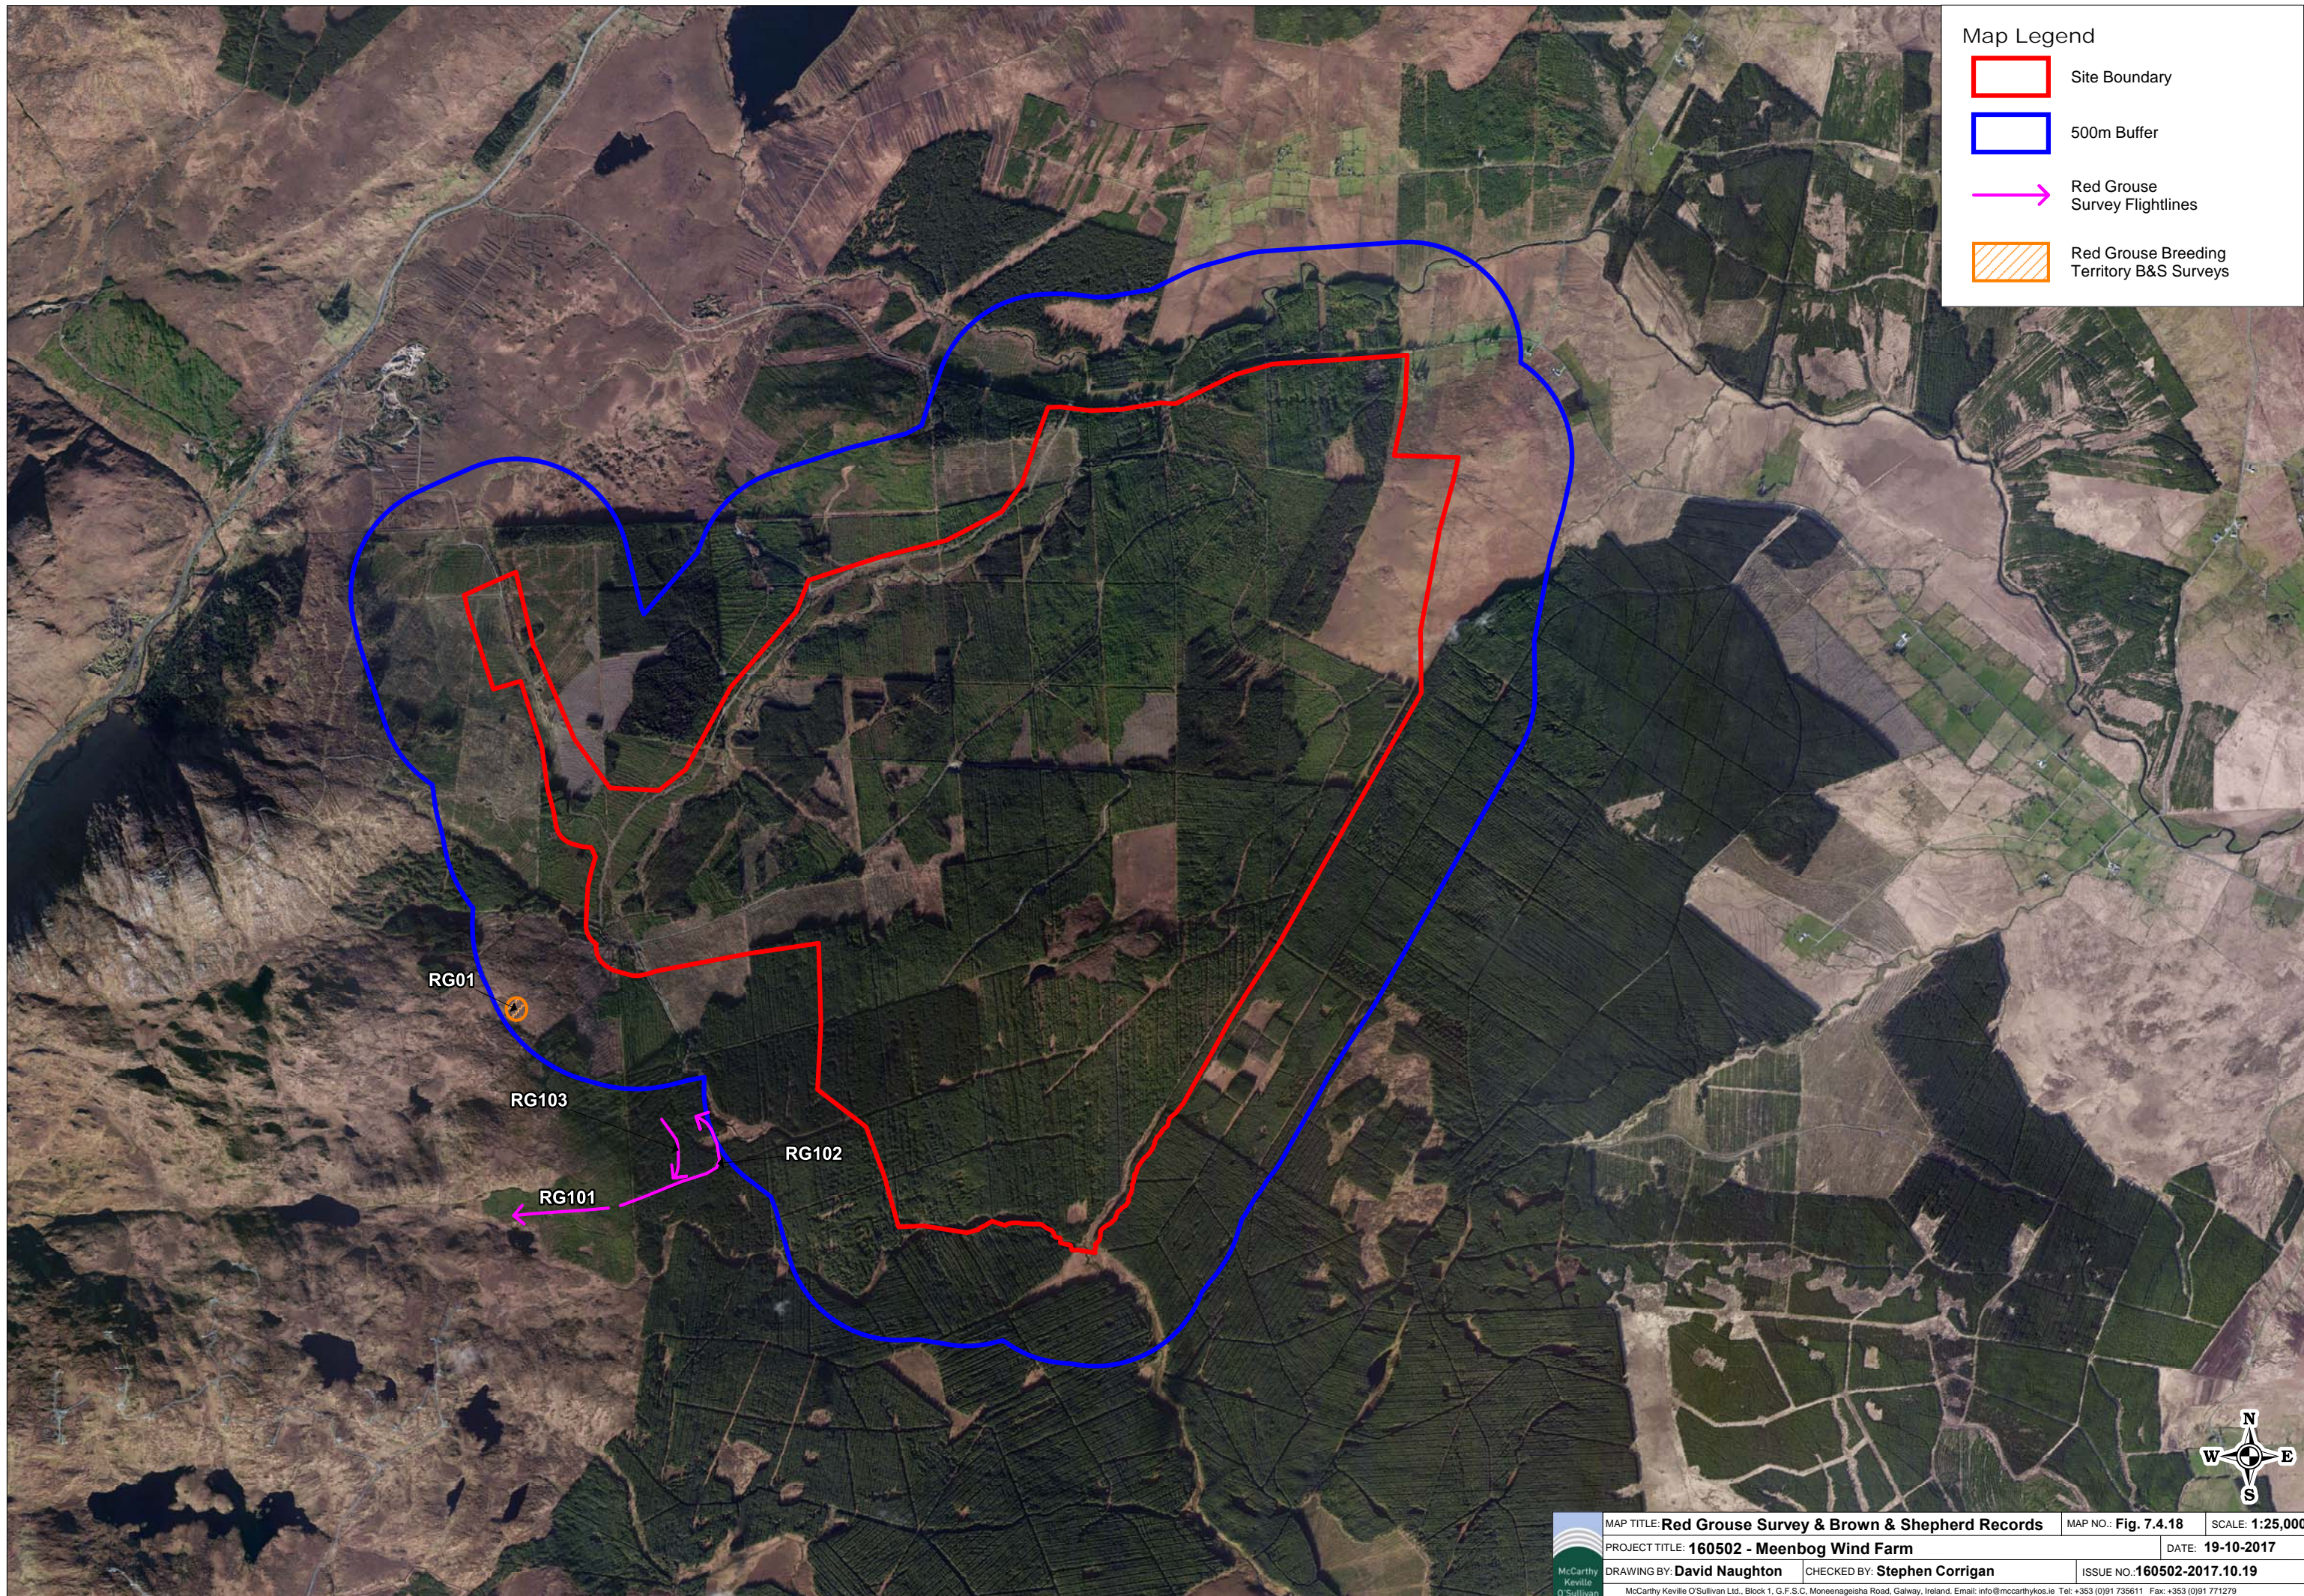

Map Legend

- Site Boundary
- 500m Buffer
- Red Grouse Survey Flightlines
- Red Grouse Breeding Territory B&S Surveys

	MAP TITLE: Red Grouse Survey & Brown & Shepherd Records	MAP NO.: Fig. 7.4.18	SCALE: 1:25,000
	PROJECT TITLE: 160502 - Meenbog Wind Farm	DATE: 19-10-2017	
	DRAWING BY: David Naughton	CHECKED BY: Stephen Corrigan	ISSUE NO.: 160502-2017.10.19
McCarthy Keville O'Sullivan Ltd., Block 1, G.F.S.C. Moneenageisha Road, Galway, Ireland. Email: info@mccarthysos.ie Tel: +353 (0)91 735611 Fax: +353 (0)91 771279