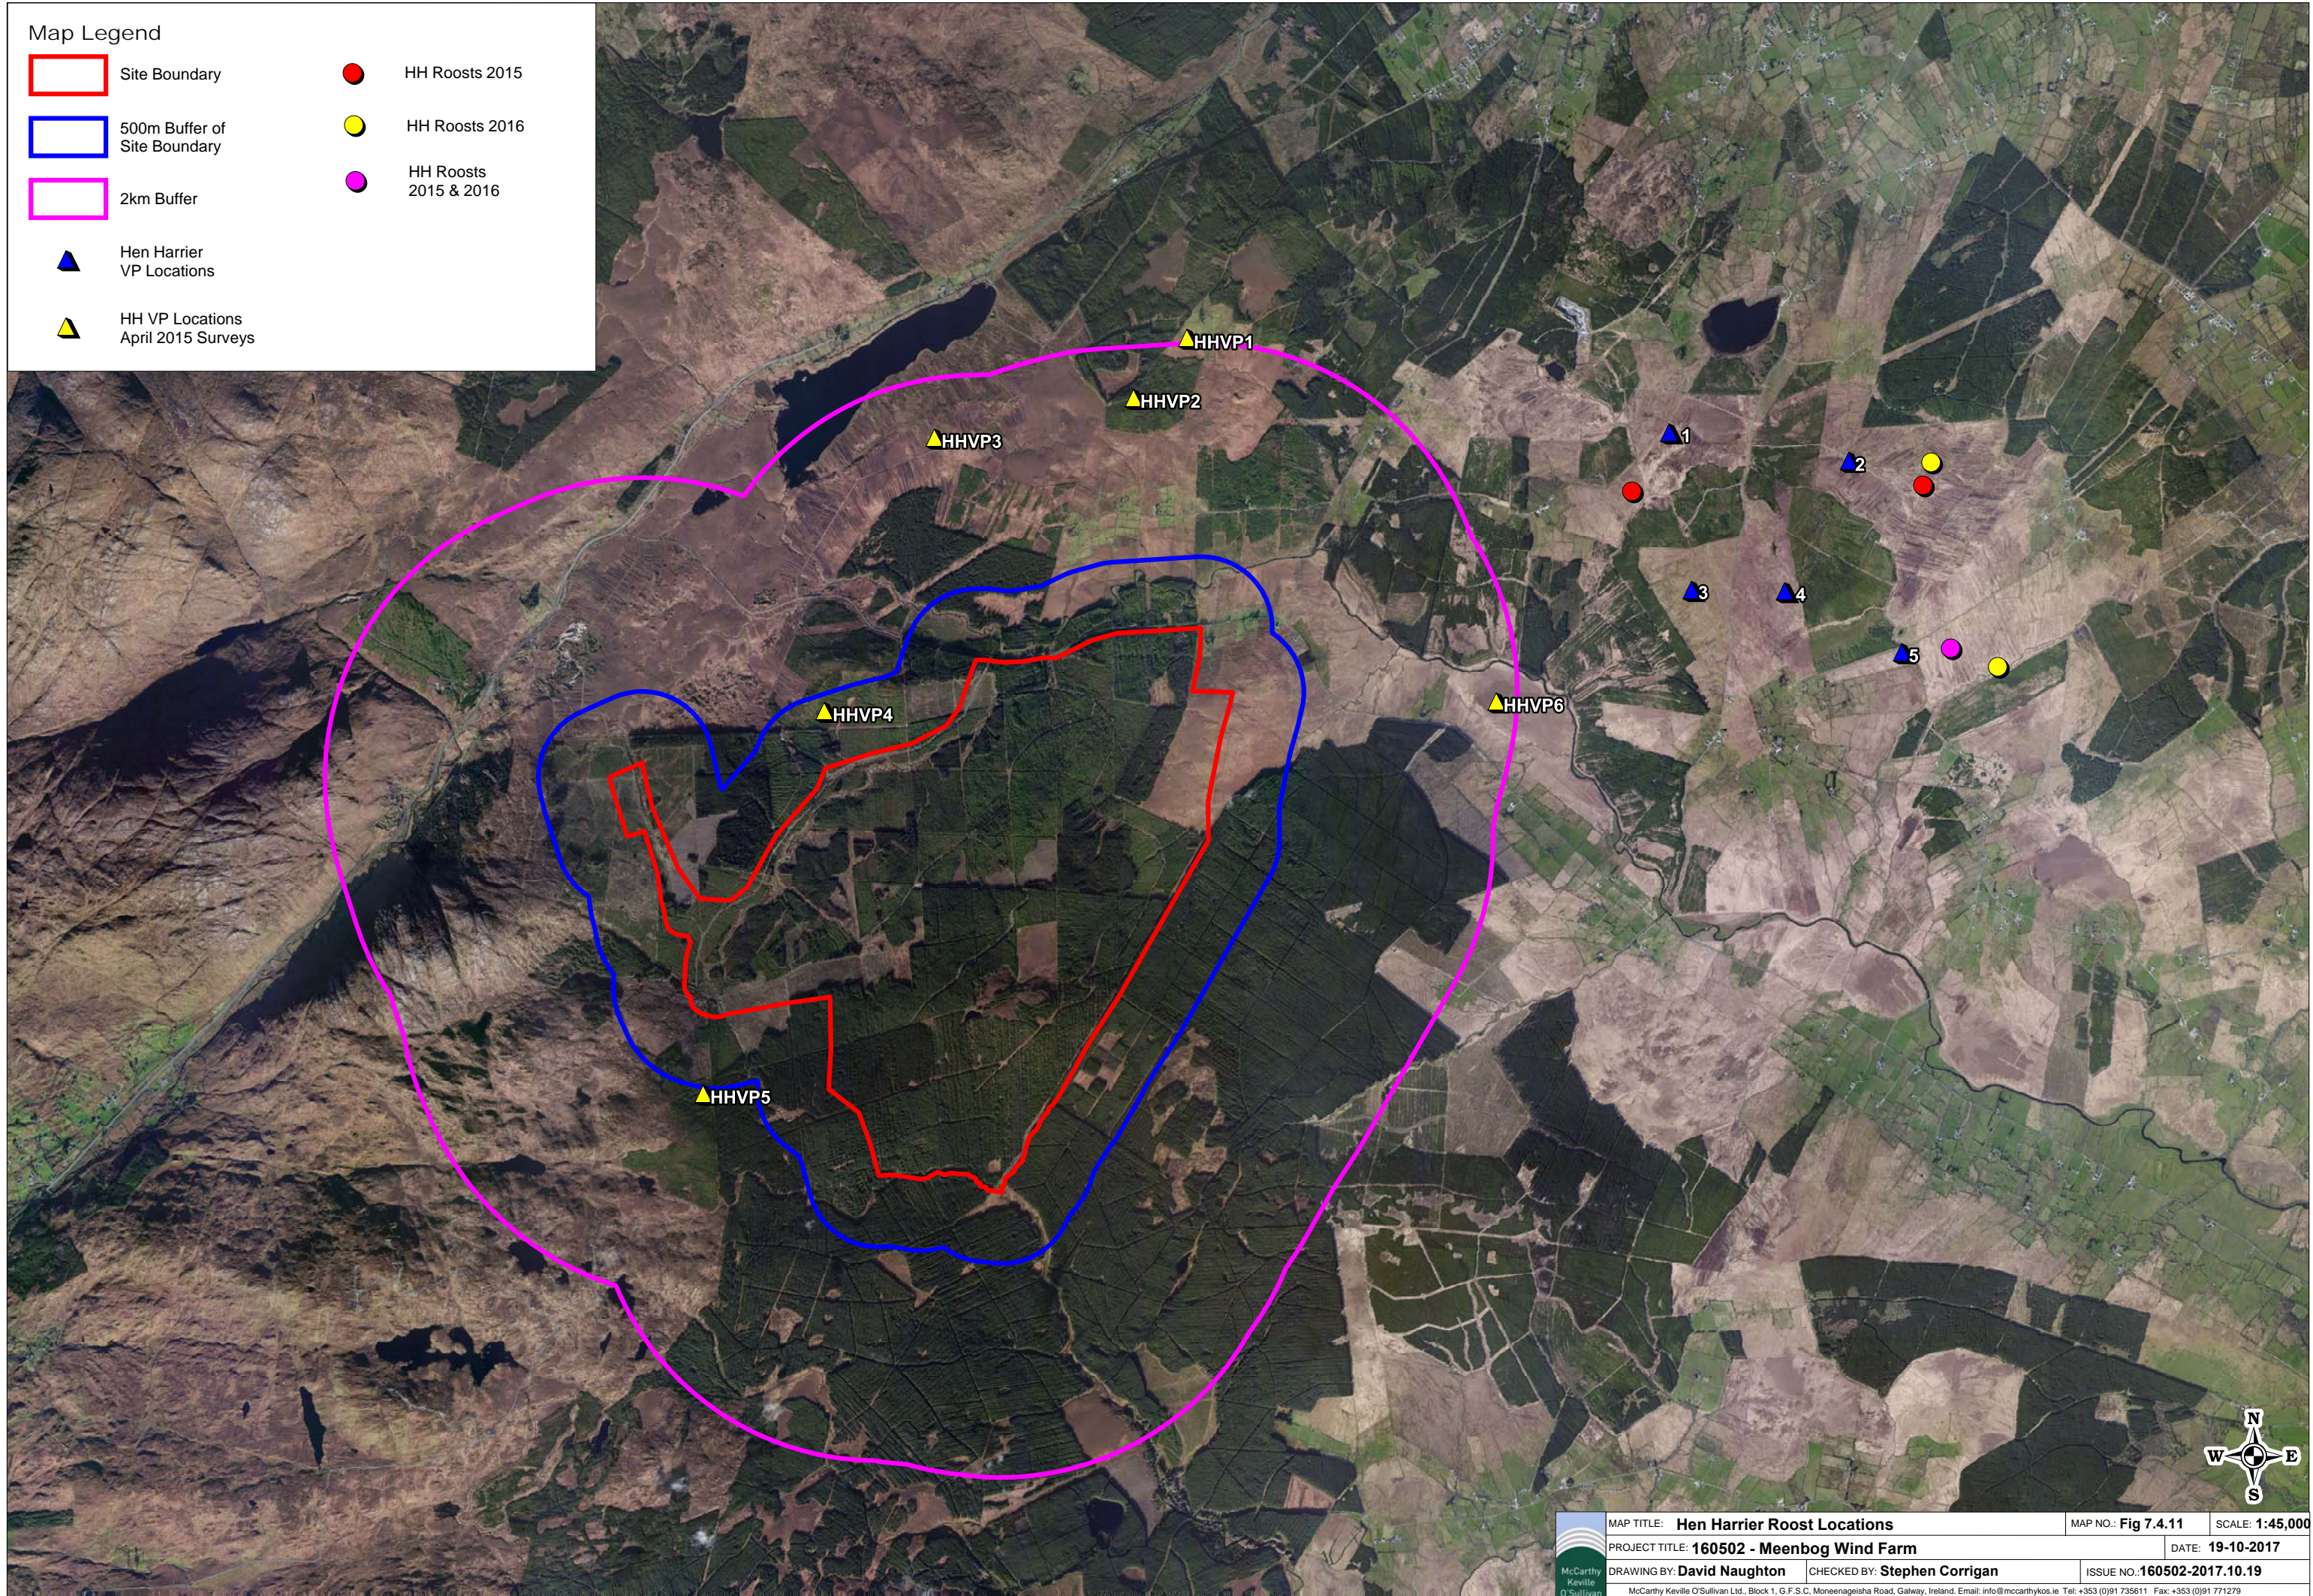

Map Legend

- Site Boundary
- 500m Buffer of Site Boundary
- 2km Buffer
- HH Roosts 2015
- HH Roosts 2016
- HH Roosts 2015 & 2016
- ▲ Hen Harrier VP Locations
- ▲ HH VP Locations April 2015 Surveys

MAP TITLE: Hen Harrier Roost Locations	MAP NO.: Fig 7.4.11	SCALE: 1:45,000
PROJECT TITLE: 160502 - Meenbog Wind Farm	DATE: 19-10-2017	
DRAWING BY: David Naughton	CHECKED BY: Stephen Corrigan	ISSUE NO.: 160502-2017.10.19
McCarthy Keville O'Sullivan McCarthy Keville O'Sullivan Ltd., Block 1, G.F.S.C. Moneenageisha Road, Galway, Ireland. Email: info@mccarthynos.ie Tel: +353 (0)91 735611 Fax: +353 (0)91 771279