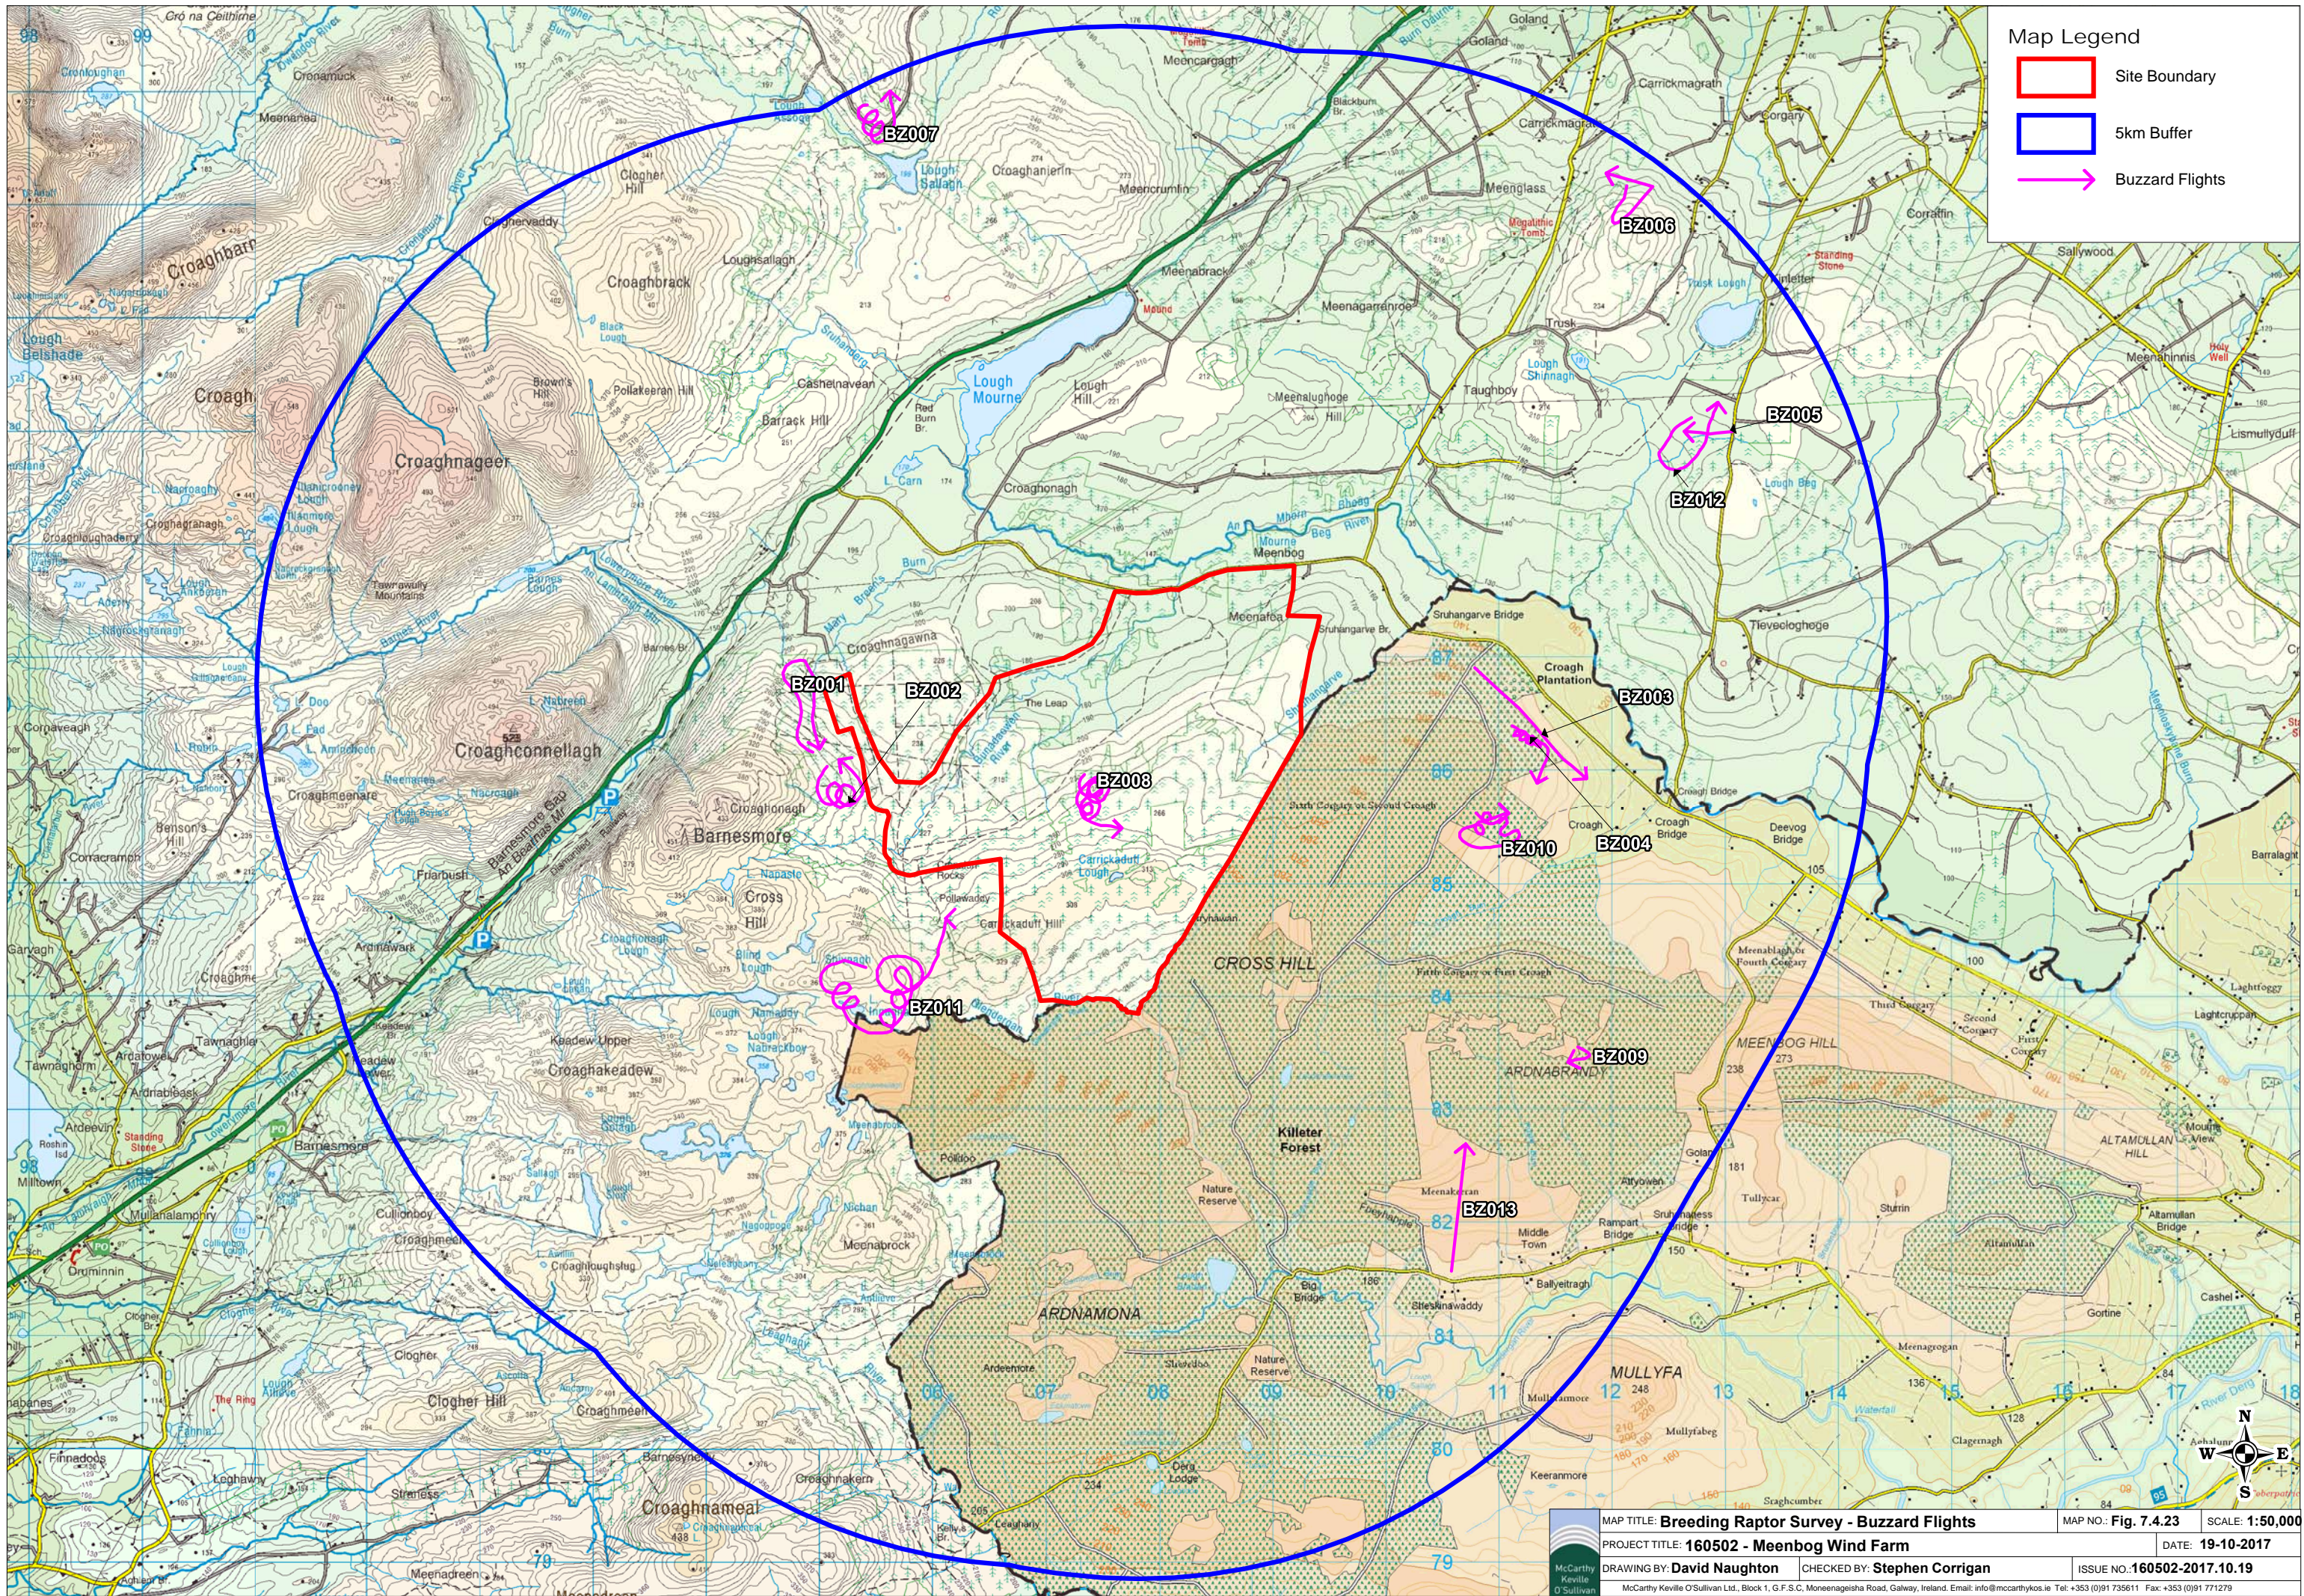

Map Legend

- Site Boundary
- 5km Buffer
- ↗ Buzzard Flights

MAP TITLE: Breeding Raptor Survey - Buzzard Flights	MAP NO.: Fig. 7.4.23	SCALE: 1:50,000
PROJECT TITLE: 160502 - Meenbog Wind Farm	DATE: 19-10-2017	
DRAWING BY: David Naughton	CHECKED BY: Stephen Corrigan	ISSUE NO.: 160502-2017.10.19
McCarthy Keville O'Sullivan McCarthy Keville O'Sullivan Ltd, Block 1, G.F.S.C. Moneenagasha Road, Galway, Ireland. Email: info@mccarthycos.ie Tel: +353 (0)91 735611 Fax: +353 (0)91 771279		

Ordnance Survey Ireland Licence No. AR 0021817© Ordnance Survey Ireland/Government of Ireland