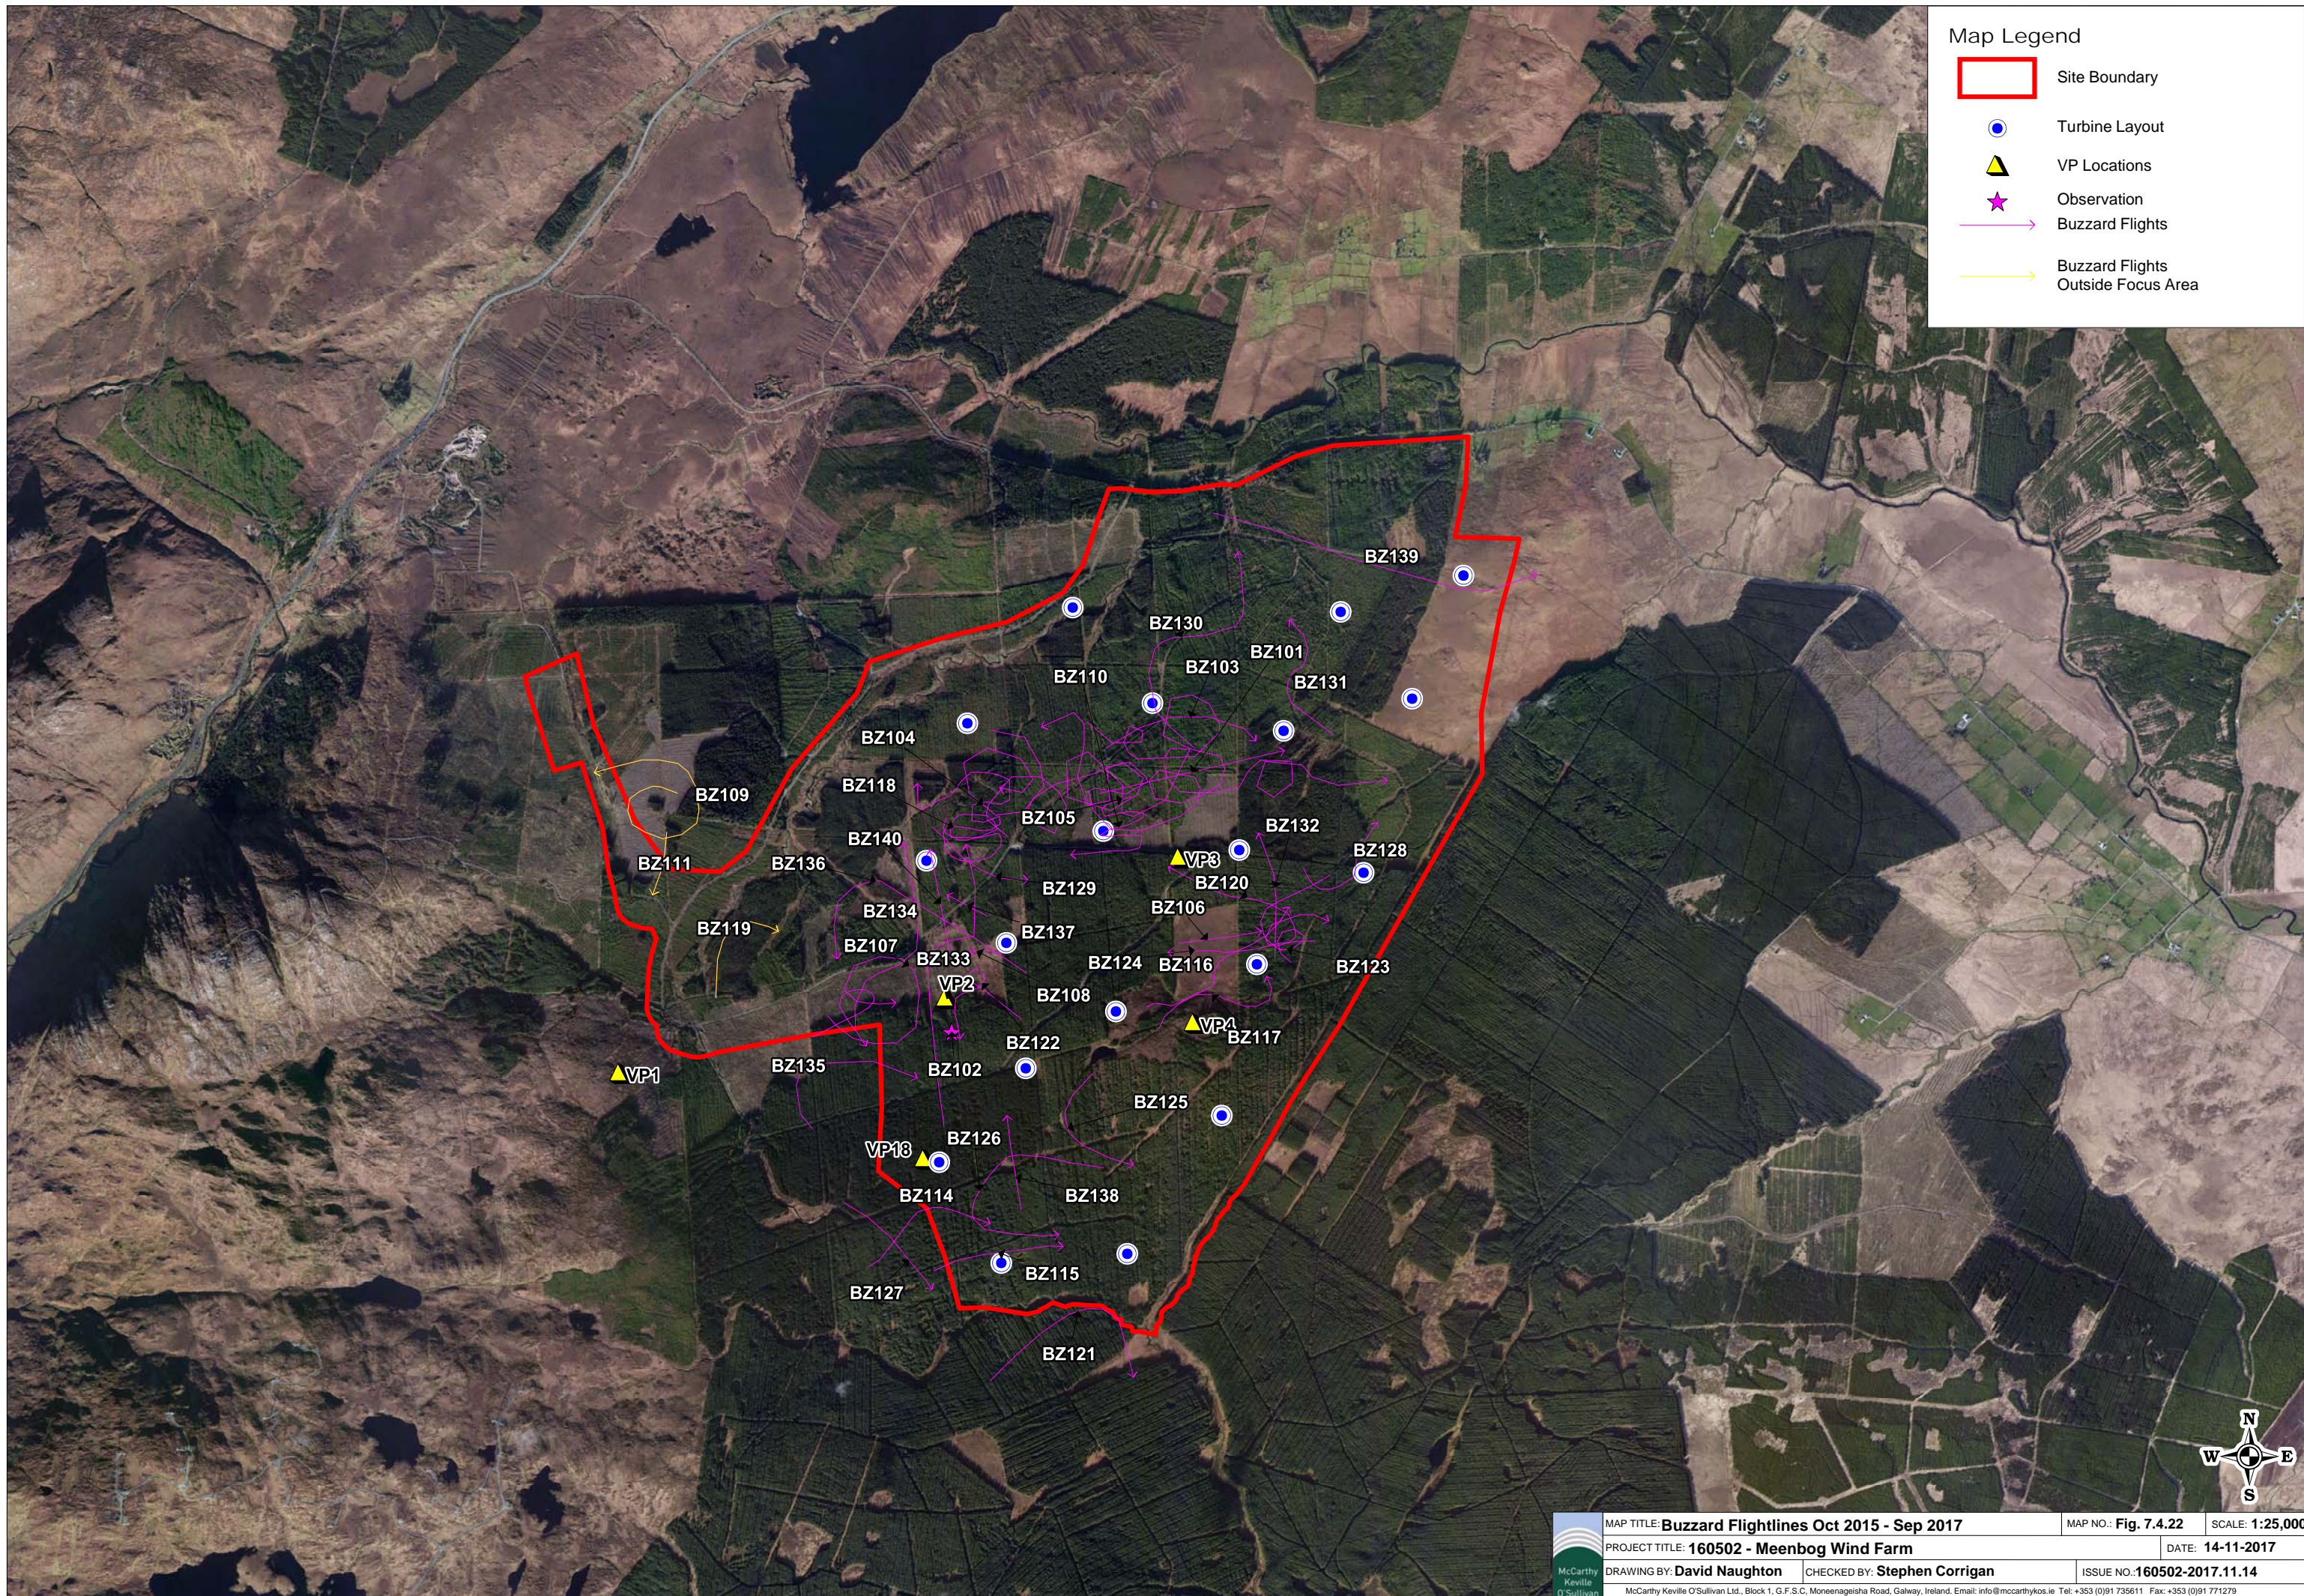

Map Legend

- Site Boundary
- Turbine Layout
- ▲ VP Locations
- ★ Observation
- → Buzzard Flights
- → Buzzard Flights Outside Focus Area

MAP TITLE: Buzzard Flightlines Oct 2015 - Sep 2017	MAP NO.: Fig. 7.4.22	SCALE: 1:25,000
PROJECT TITLE: 160502 - Meenbog Wind Farm	DATE: 14-11-2017	
DRAWING BY: David Naughton	CHECKED BY: Stephen Corrigan	ISSUE NO.: 160502-2017.11.14
McCarthy Keville O'Sullivan Ltd., Block 1, G.F.S.C. Moneenageisha Road, Galway, Ireland. Email: info@mccarthynos.ie Tel: +353 (0)91 735611 Fax: +353 (0)91 771279