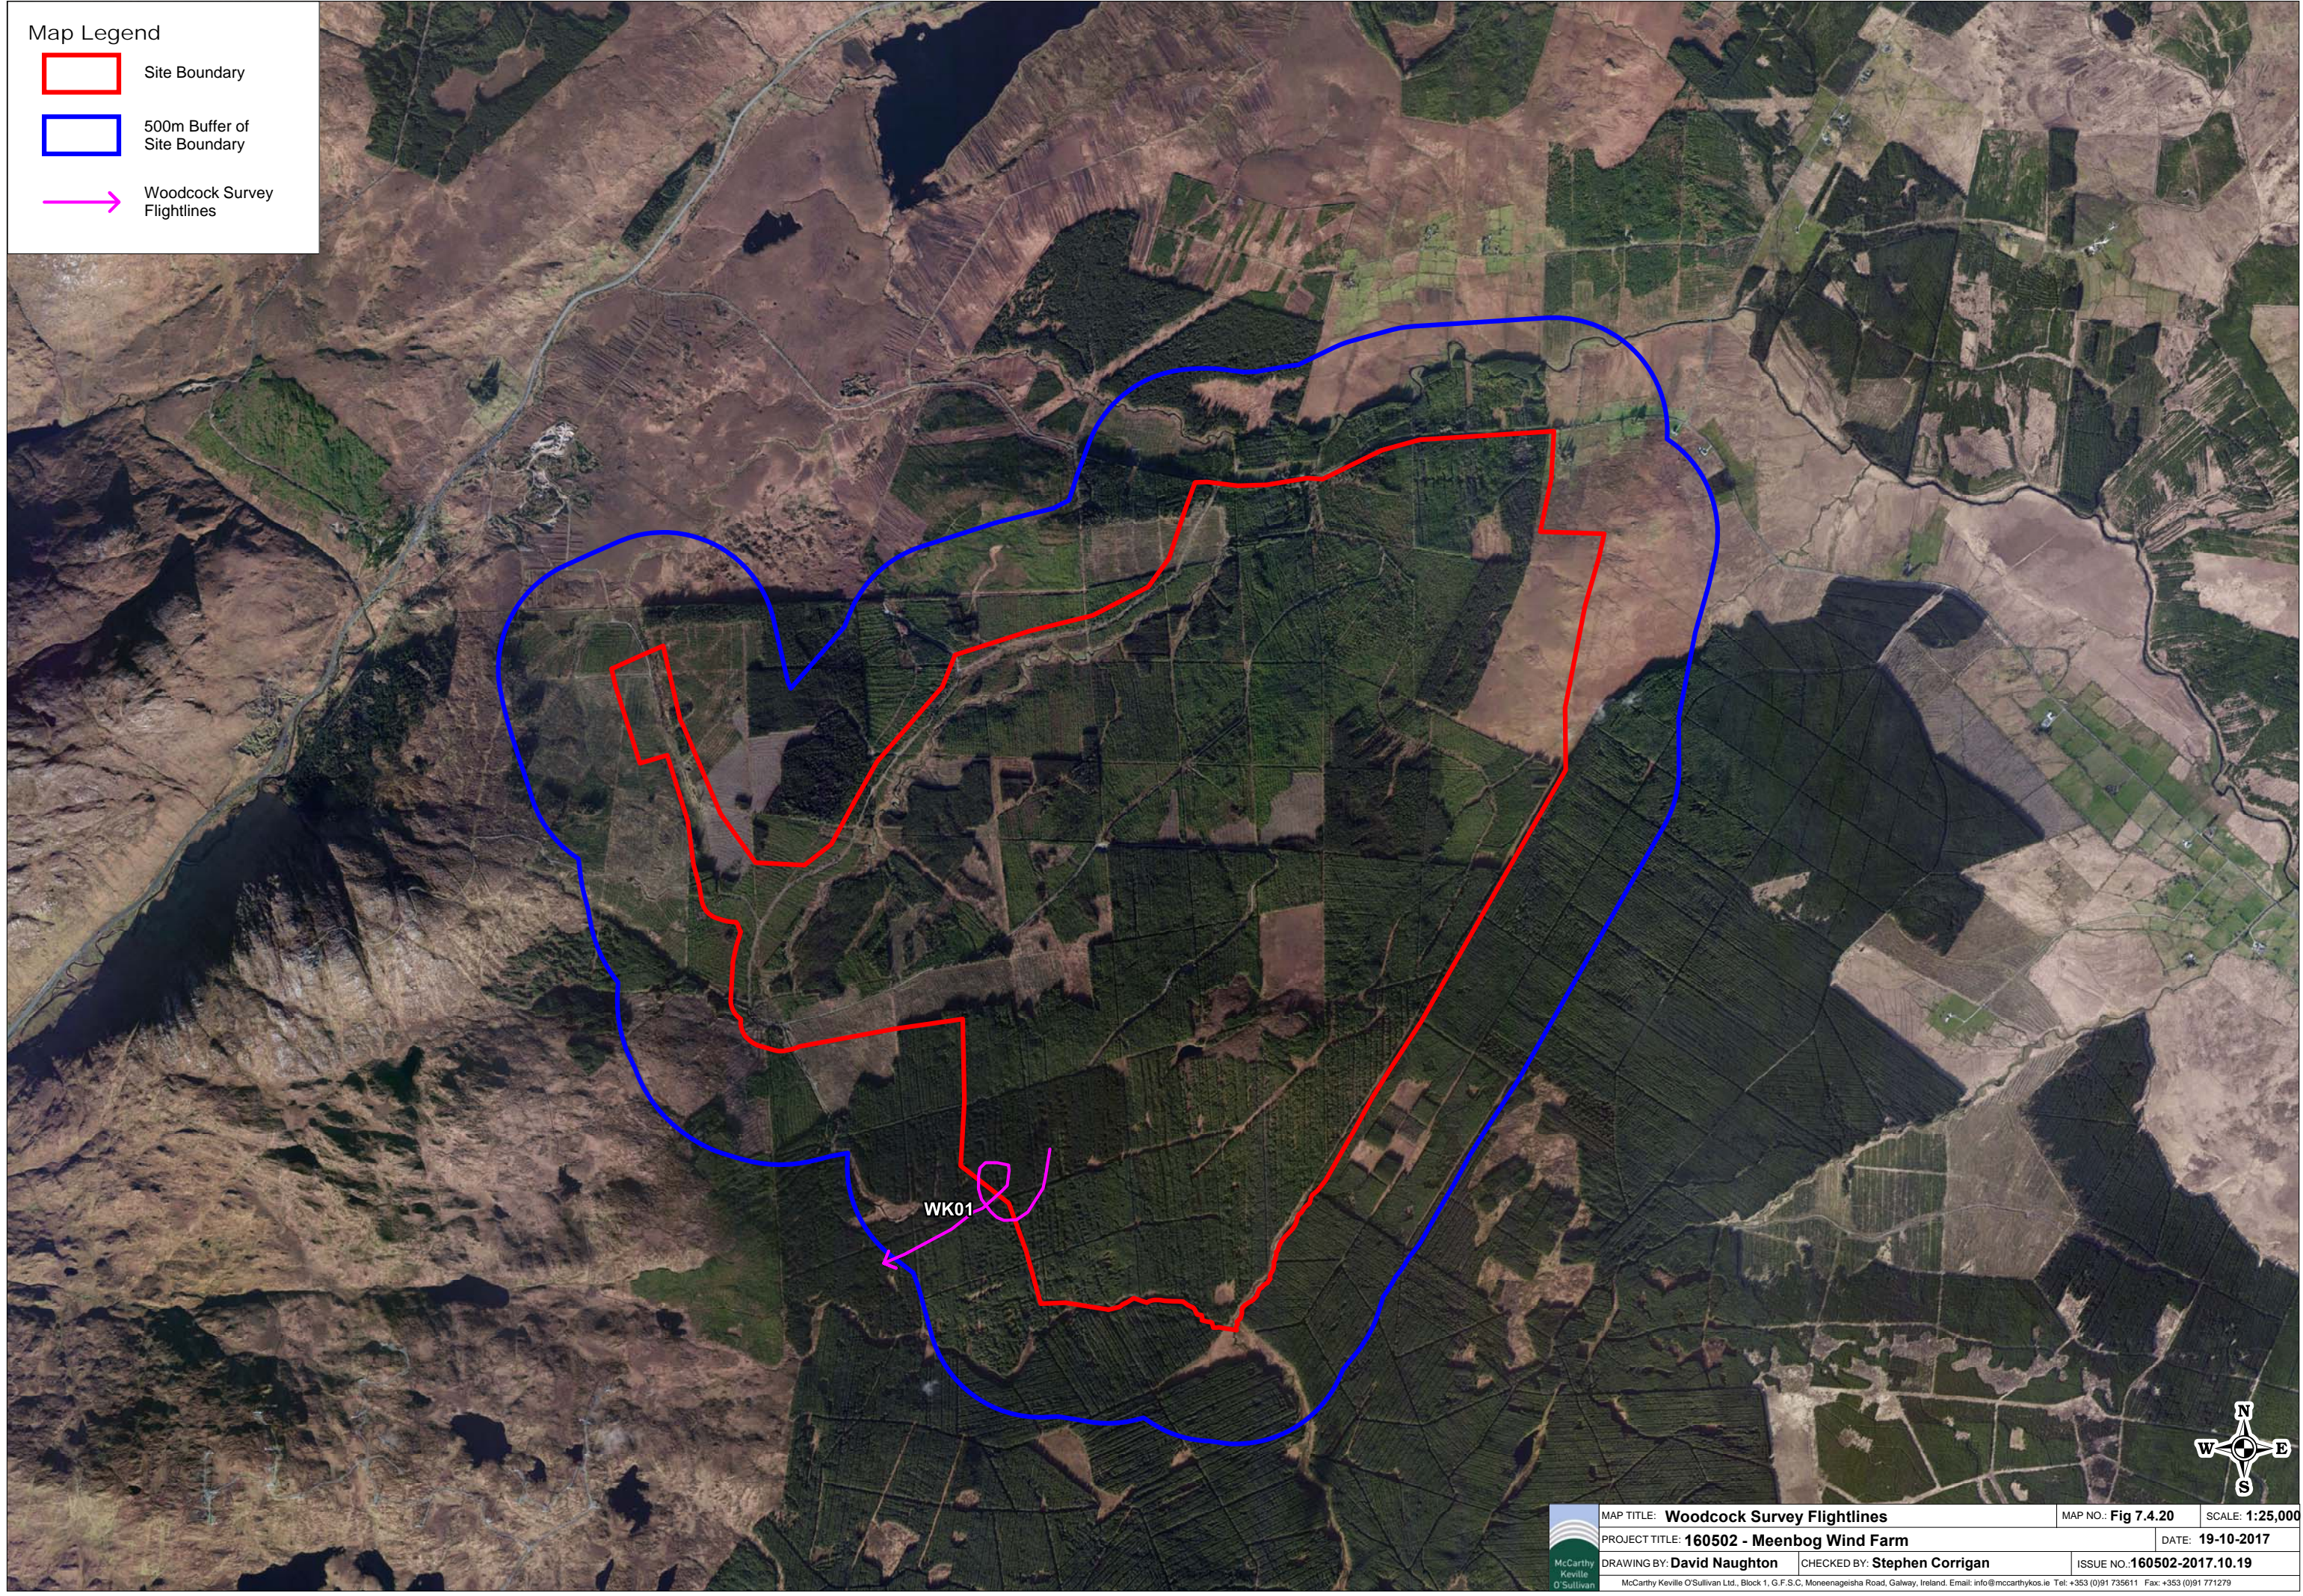

Map Legend

- Site Boundary
- 500m Buffer of Site Boundary
- Woodcock Survey Flightlines

	MAP TITLE: Woodcock Survey Flightlines	MAP NO.: Fig 7.4.20	SCALE: 1:25,000
	PROJECT TITLE: 160502 - Meenbog Wind Farm		DATE: 19-10-2017
	DRAWING BY: David Naughton	CHECKED BY: Stephen Corrigan	ISSUE NO.: 160502-2017.10.19
McCarthy Keville O'Sullivan, Block 1, G.F.S.C. Moneenageisha Road, Galway, Ireland. Email: info@mccarthynos.ie Tel: +353 (0)91 735611 Fax: +353 (0)91 771279