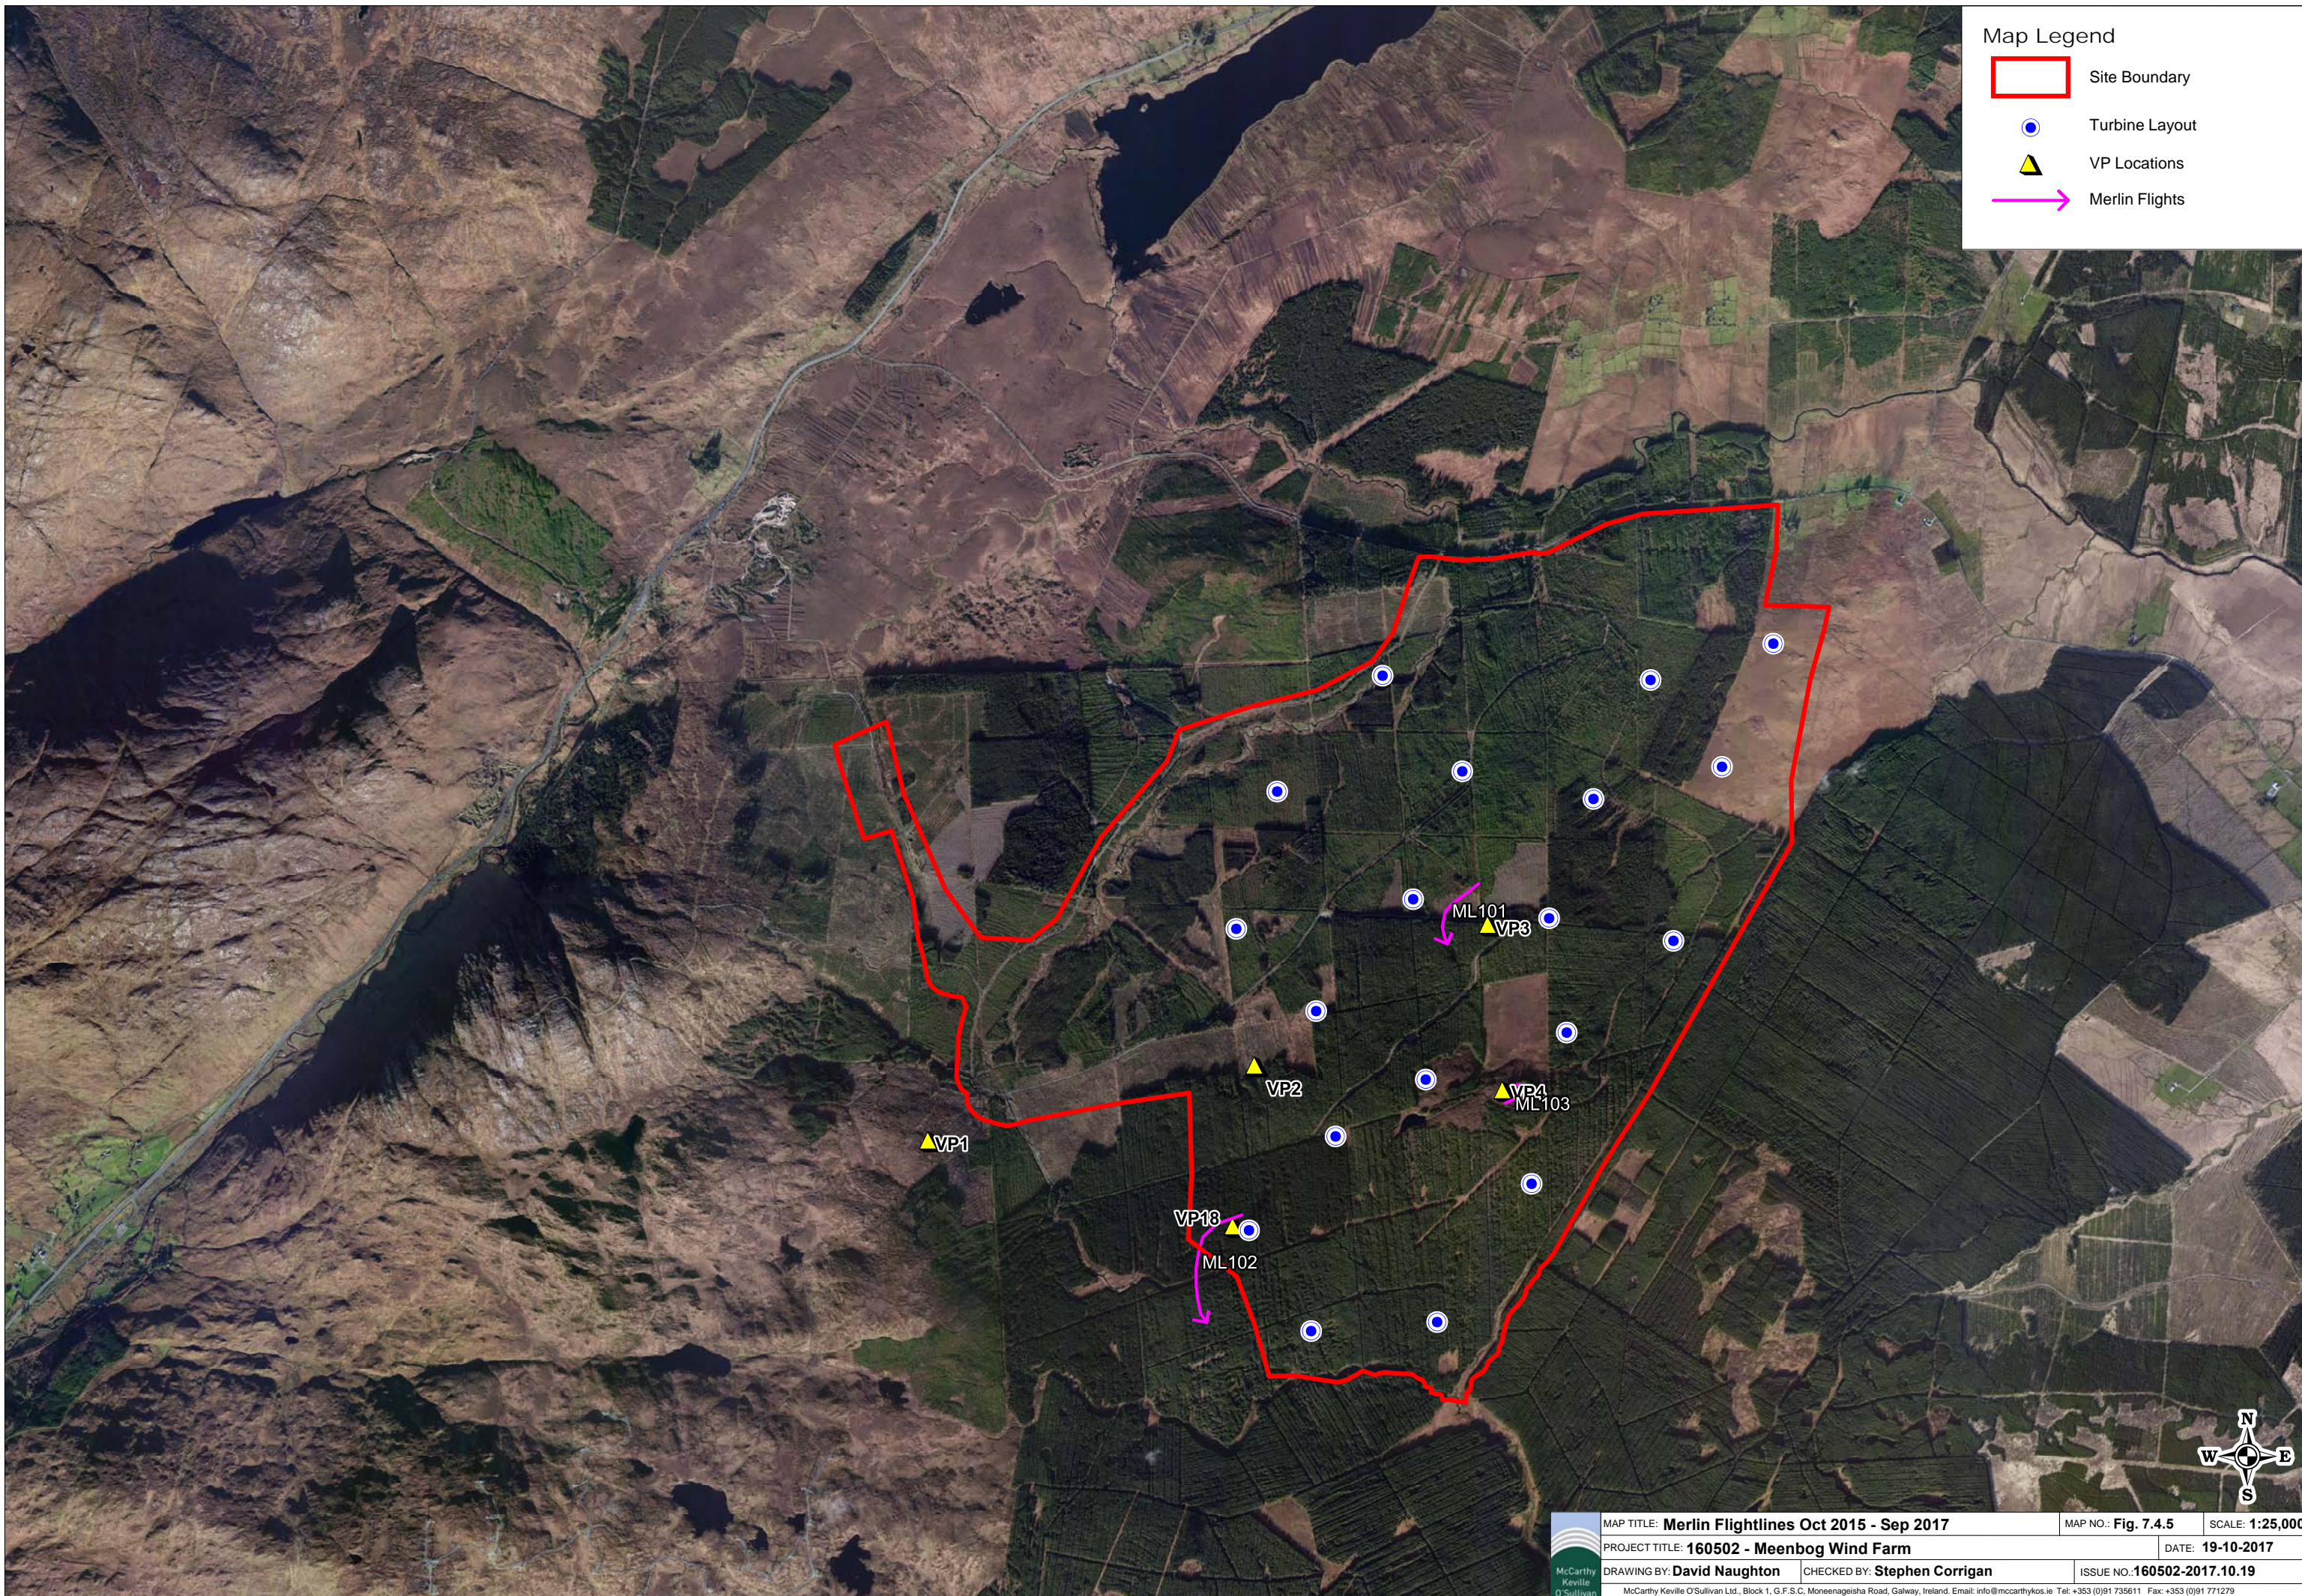

Map Legend

- Site Boundary
- Turbine Layout
- VP Locations
- Merlin Flights

	MAP TITLE: Merlin Flightlines Oct 2015 - Sep 2017	MAP NO.: Fig. 7.4.5	SCALE: 1:25,000
	PROJECT TITLE: 160502 - Meenbog Wind Farm		DATE: 19-10-2017
	DRAWING BY: David Naughton	CHECKED BY: Stephen Corrigan	ISSUE NO.: 160502-2017.10.19
	McCarthy Keville O'Sullivan Ltd., Block 1, G.F.S.C. Moneenageisha Road, Galway, Ireland. Email: info@mccarthysos.ie Tel: +353 (0)91 735611 Fax: +353 (0)91 771279