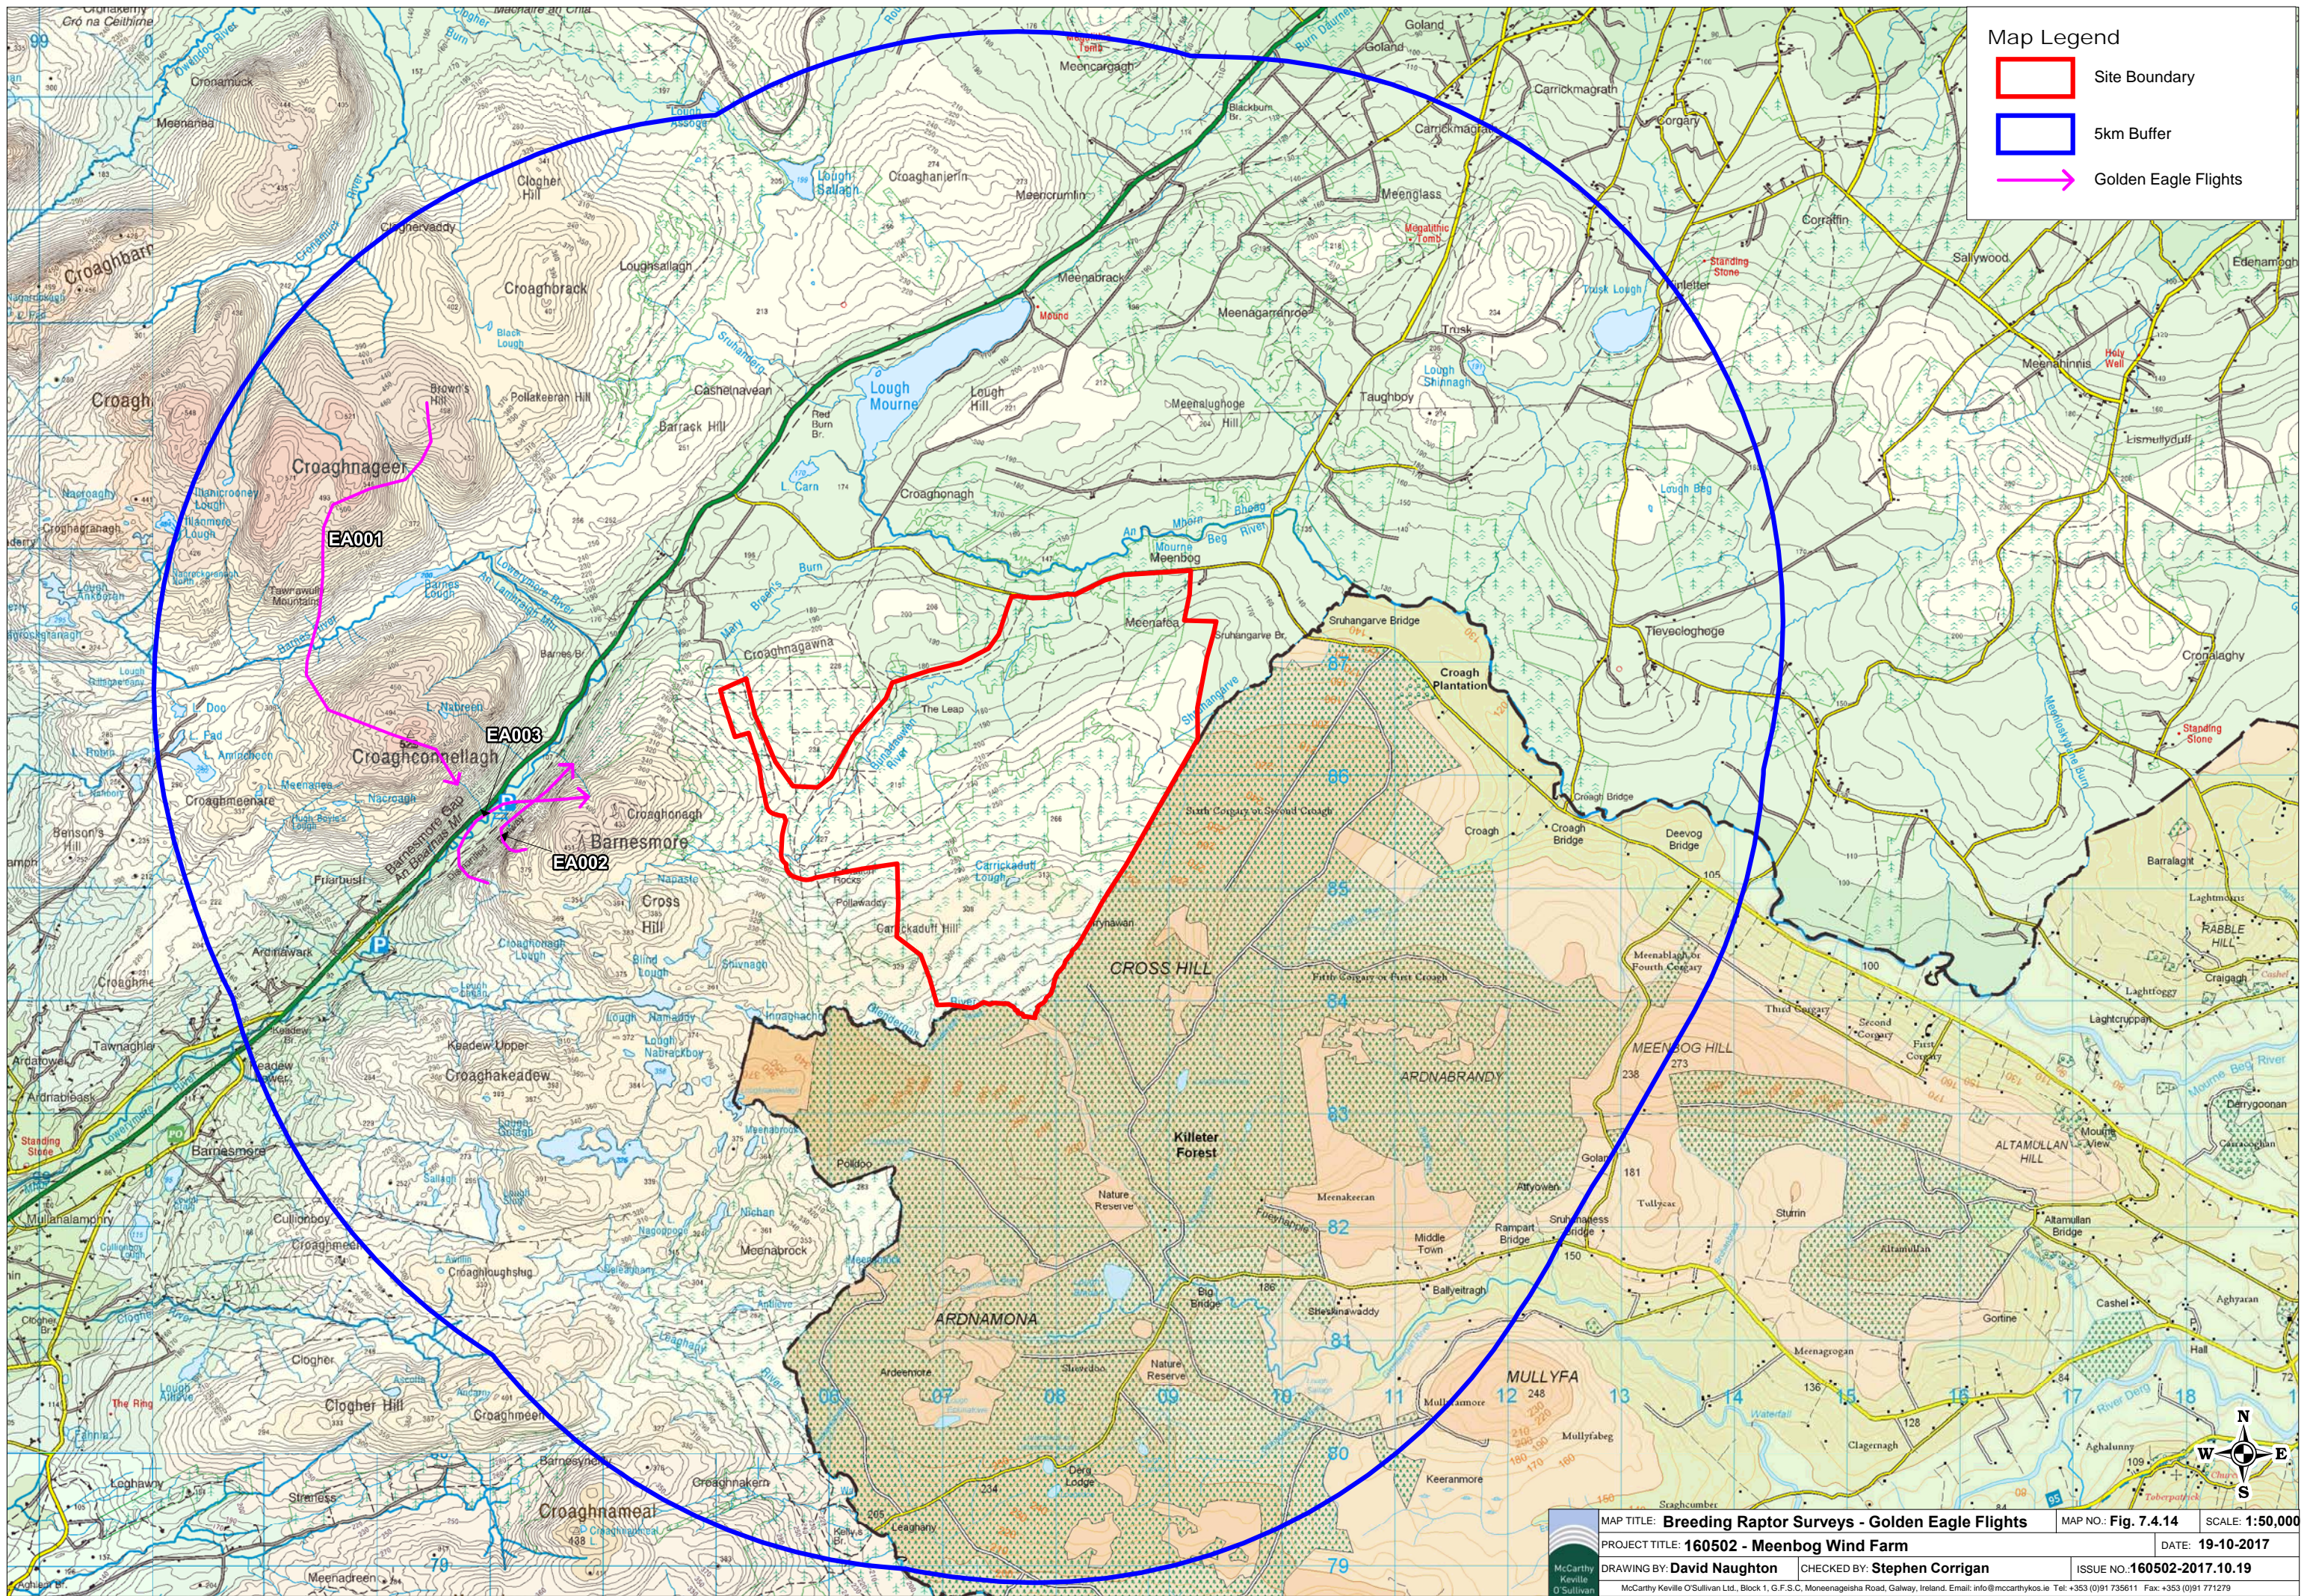

Map Legend

- Site Boundary
- 5km Buffer
- → Golden Eagle Flights

	MAP TITLE: Breeding Raptor Surveys - Golden Eagle Flights PROJECT TITLE: 160502 - Meenbog Wind Farm DRAWING BY: David Naughton CHECKED BY: Stephen Corrigan	MAP NO.: Fig. 7.4.14 SCALE: 1:50,000 DATE: 19-10-2017 ISSUE NO.: 160502-2017.10.19