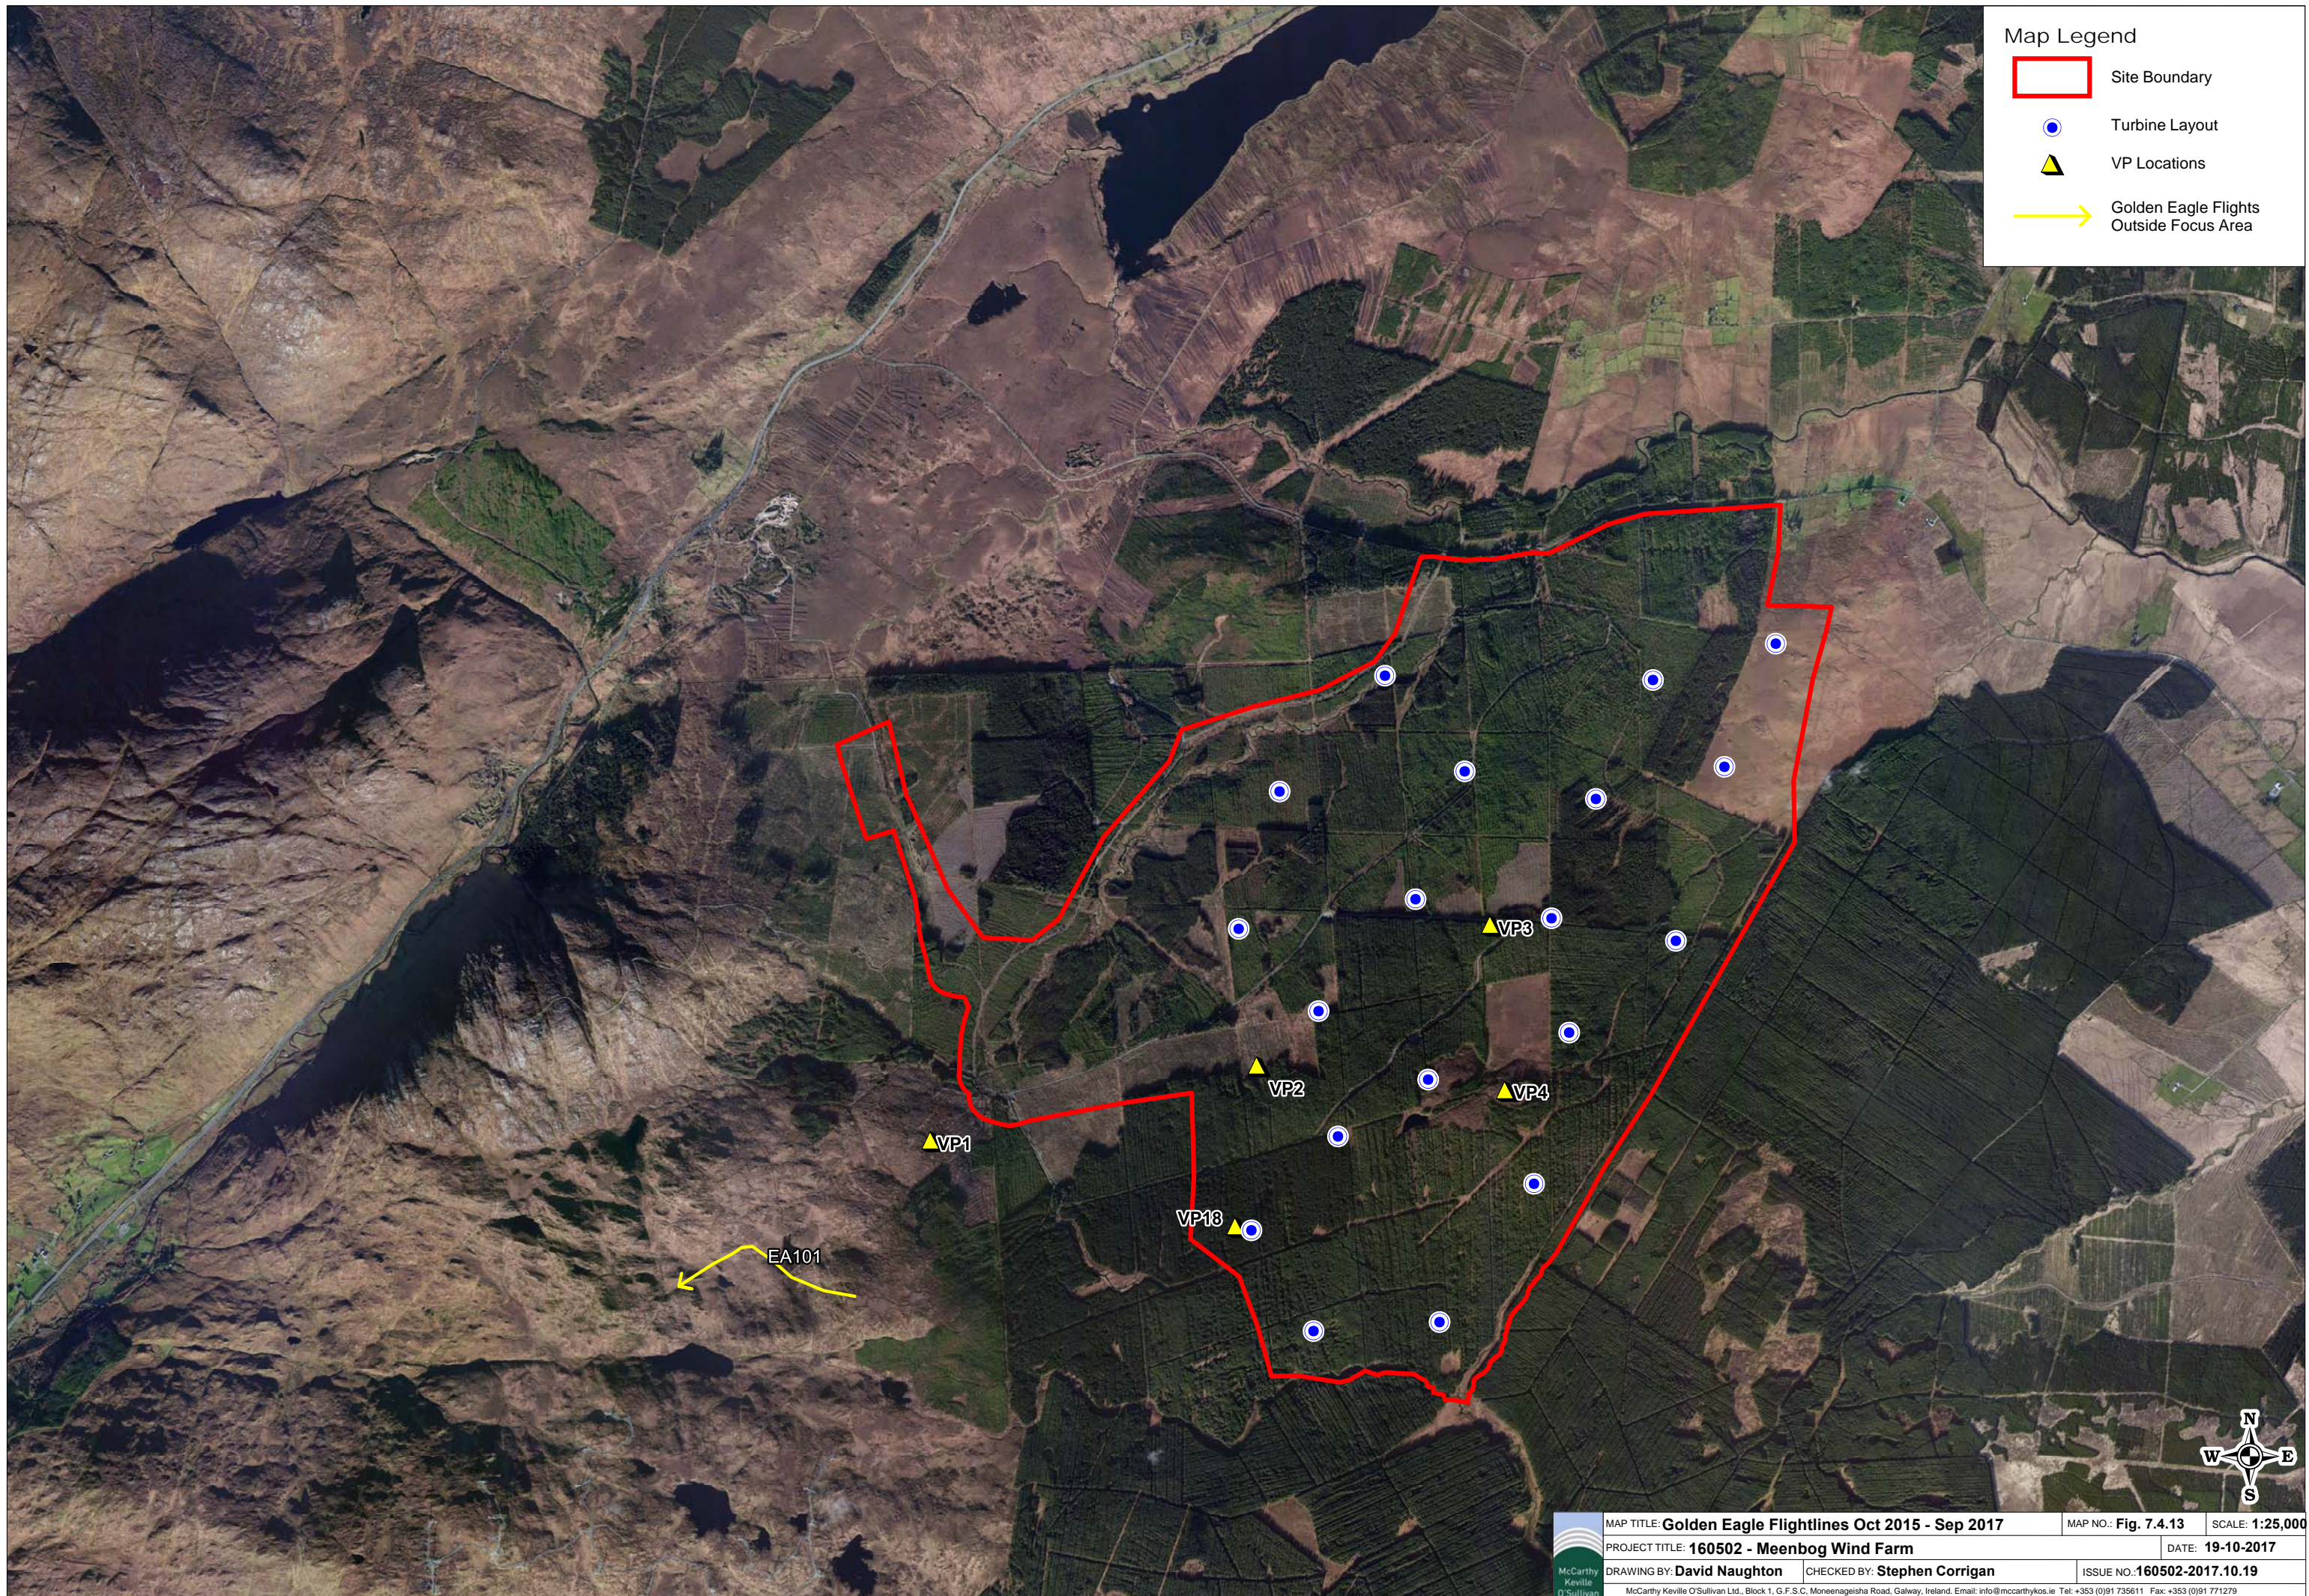

Map Legend

- Site Boundary
- Turbine Layout
- VP Locations
- Golden Eagle Flights Outside Focus Area

	MAP TITLE: Golden Eagle Flightlines Oct 2015 - Sep 2017	MAP NO.: Fig. 7.4.13	SCALE: 1:25,000
	PROJECT TITLE: 160502 - Meenbog Wind Farm		DATE: 19-10-2017
	DRAWING BY: David Naughton	CHECKED BY: Stephen Corrigan	ISSUE NO.: 160502-2017.10.19
McCarthy Keville O'Sullivan McCarthy Keville O'Sullivan Ltd., Block 1, G.F.S.C. Moneenageisha Road, Galway, Ireland. Email: info@mccarthycos.ie Tel: +353 (0)91 735611 Fax: +353 (0)91 771279			

Ordnance Survey Ireland Licence No. AR 0021817 © Ordnance Survey Ireland/Government of Ireland