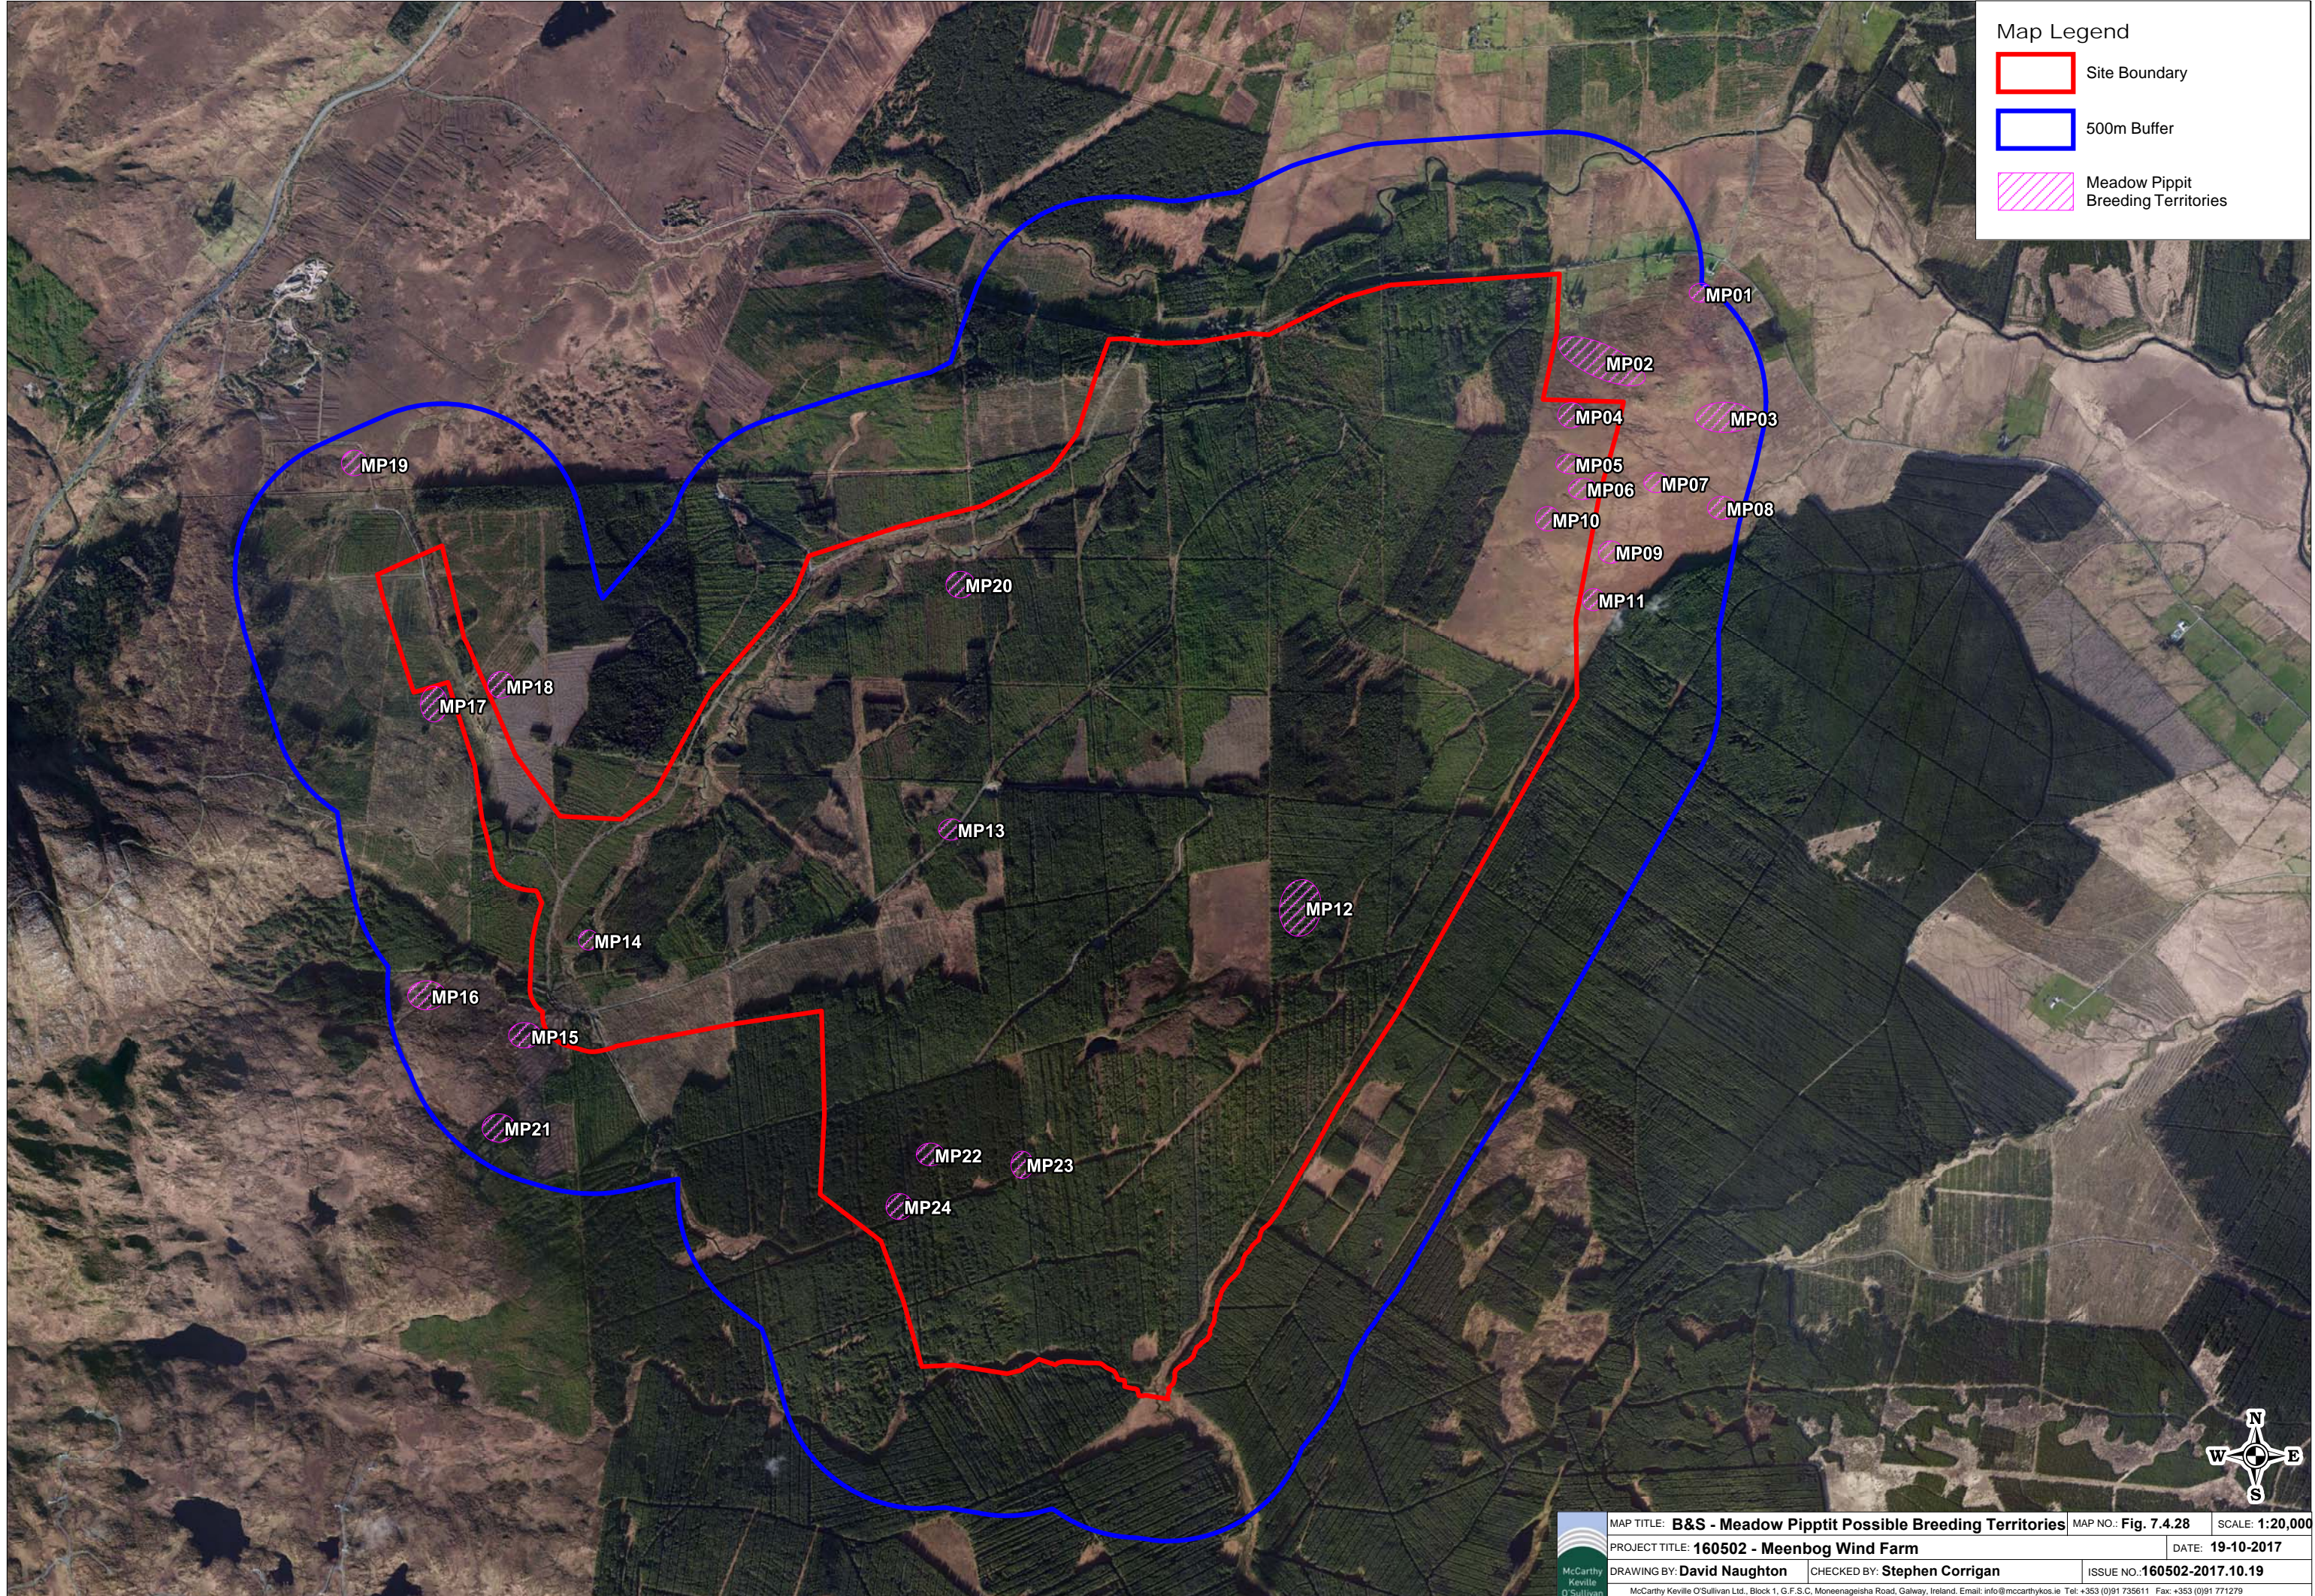

Map Legend

- Site Boundary
- 500m Buffer
- Meadow Pippit Breeding Territories

MAP TITLE: B&S - Meadow Pippit Possible Breeding Territories	MAP NO.: Fig. 7.4.28	SCALE: 1:20,000
PROJECT TITLE: 160502 - Meenbog Wind Farm	DATE: 19-10-2017	
DRAWING BY: David Naughton	CHECKED BY: Stephen Corrigan	ISSUE NO.: 160502-2017.10.19
McCarthy Keville O'Sullivan McCarthy Keville O'Sullivan Ltd., Block 1, G.F.S.C. Moneenageisha Road, Galway, Ireland. Email: info@mccarthykos.ie Tel: +353 (0)91 735611 Fax: +353 (0)91 771279