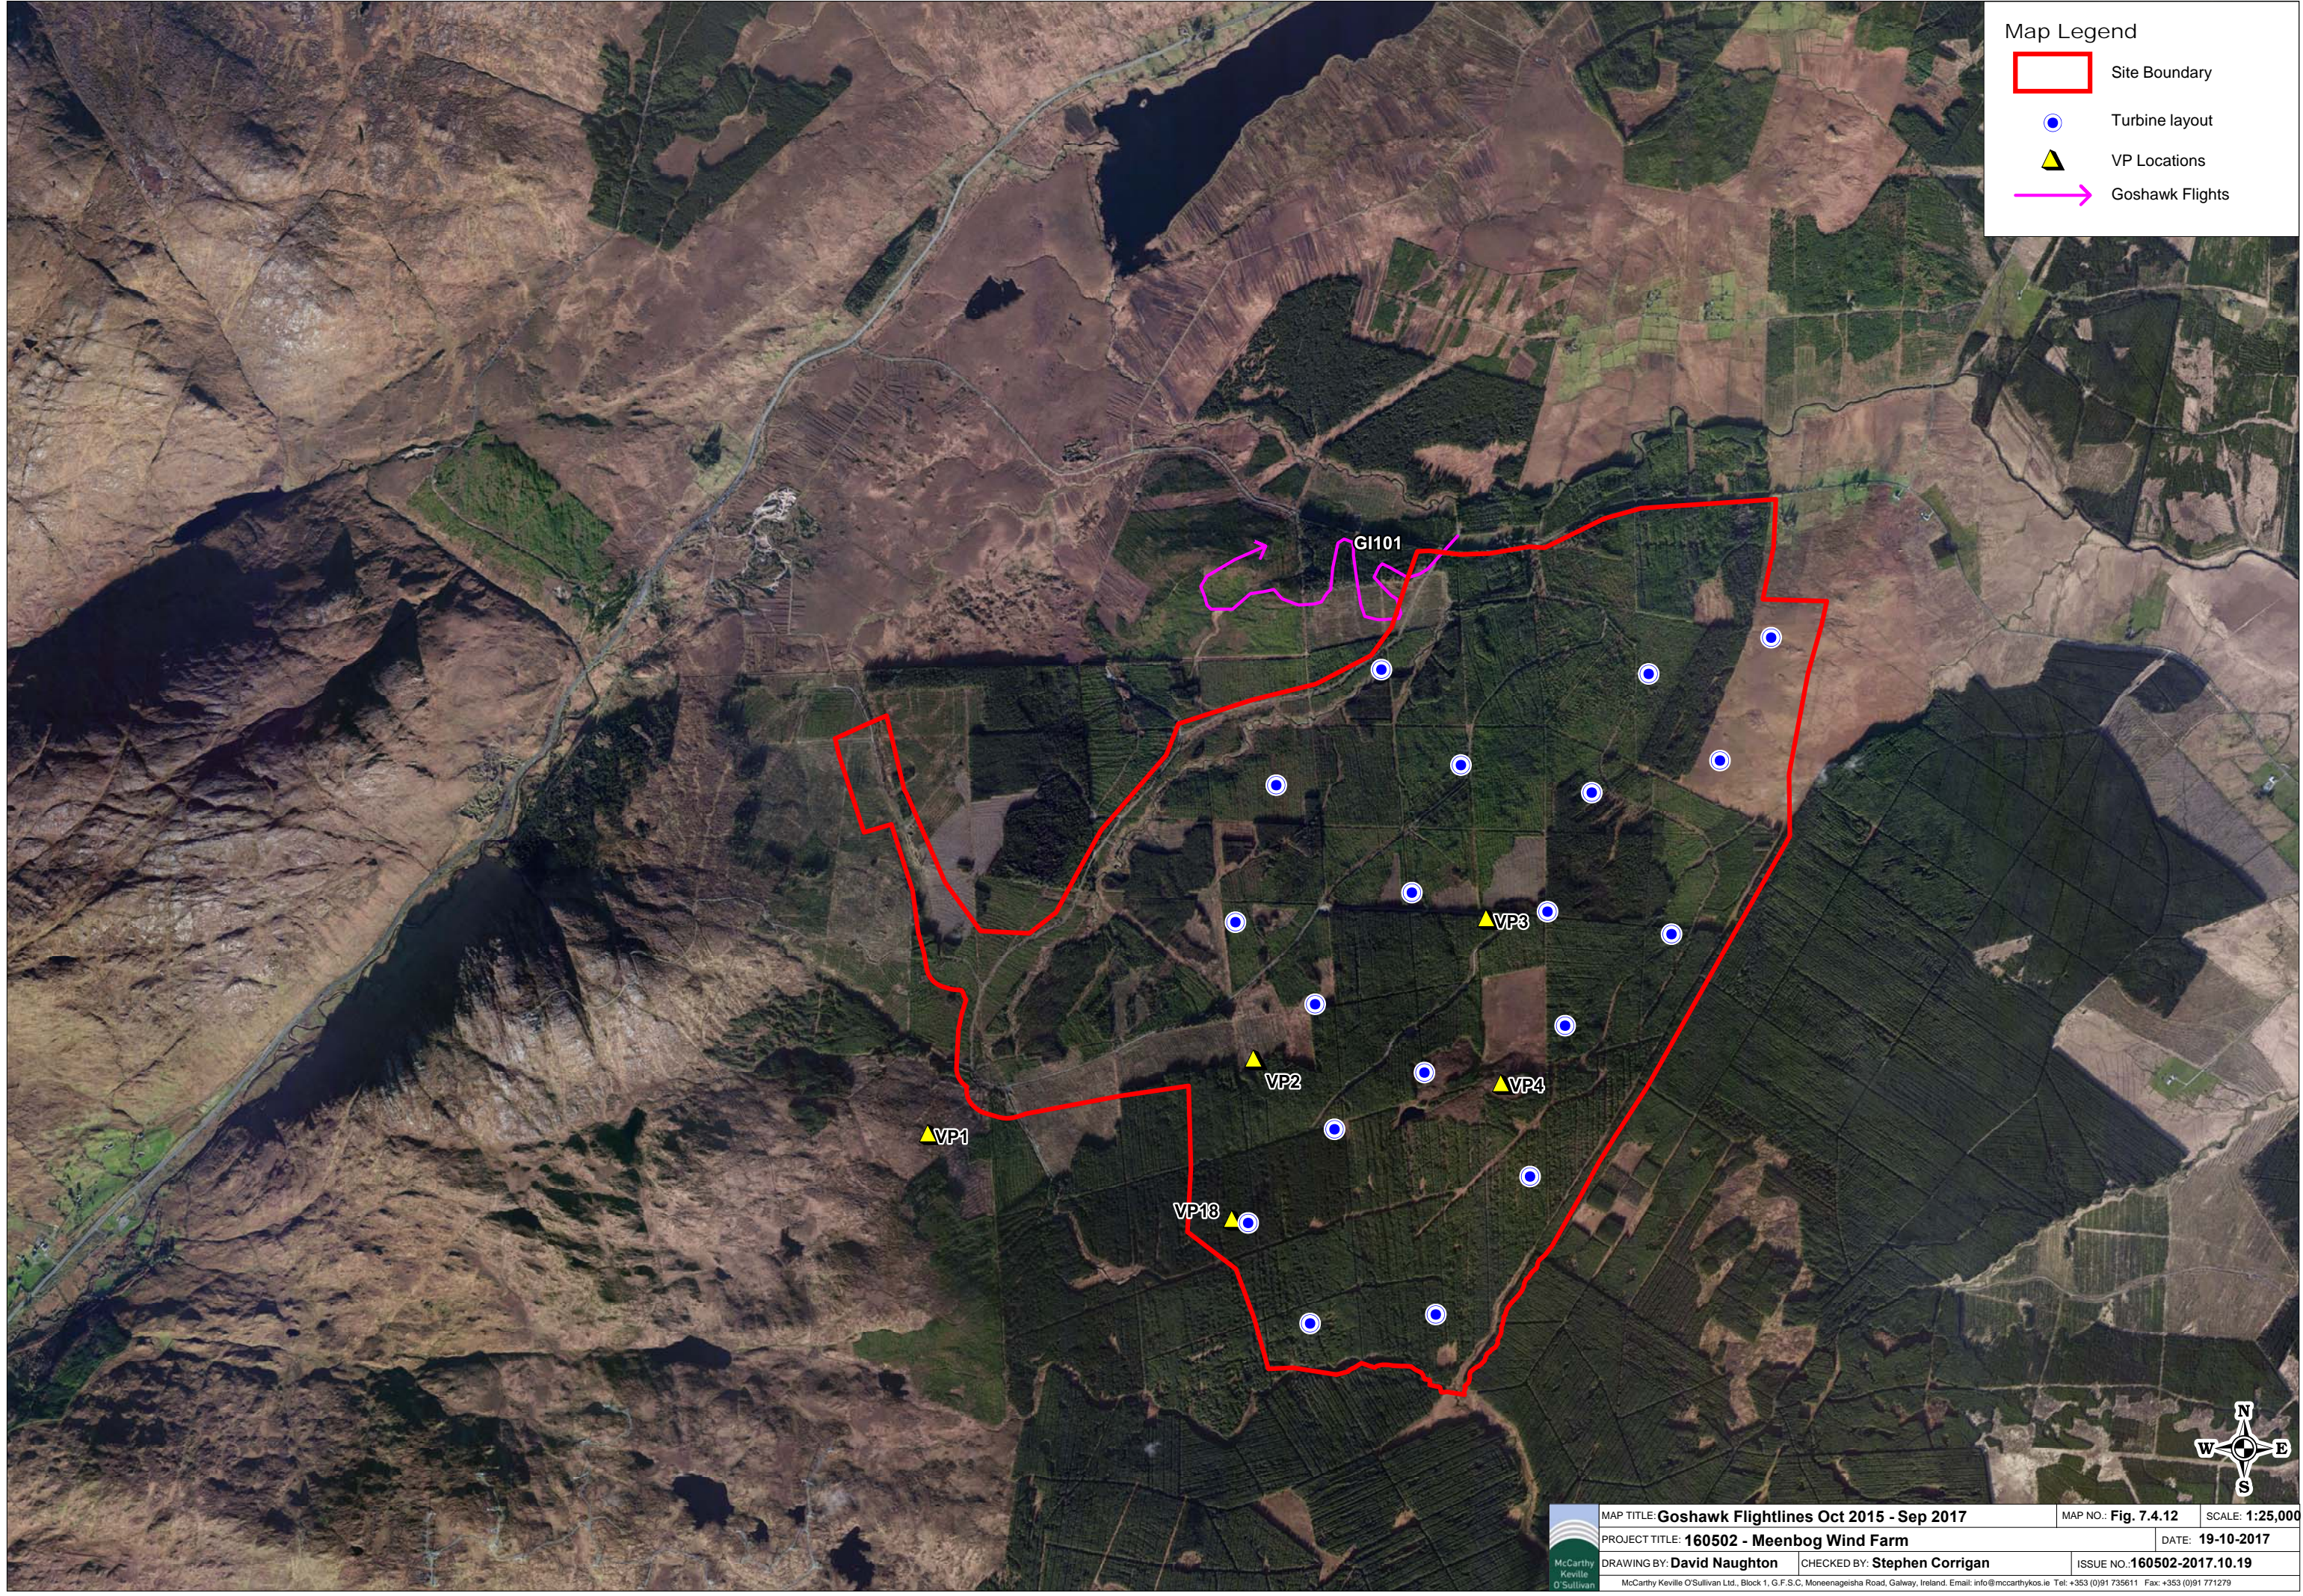

Map Legend

- Site Boundary
- Turbine layout
- VP Locations
- Goshawk Flights

	MAP TITLE: Goshawk Flightlines Oct 2015 - Sep 2017	MAP NO.: Fig. 7.4.12	SCALE: 1:25,000
	PROJECT TITLE: 160502 - Meenbog Wind Farm	DATE: 19-10-2017	
DRAWING BY: David Naughton		CHECKED BY: Stephen Corrigan	
McCarthy Keville O'Sullivan Ltd., Block 1, G.F.S.C. Moneenageisha Road, Galway, Ireland. Email: info@mccarthycos.ie Tel: +353 (0)91 735611 Fax: +353 (0)91 771279		ISSUE NO.: 160502-2017.10.19	

Ordnance Survey Ireland Licence No. AR 0021817 © Ordnance Survey Ireland/Government of Ireland