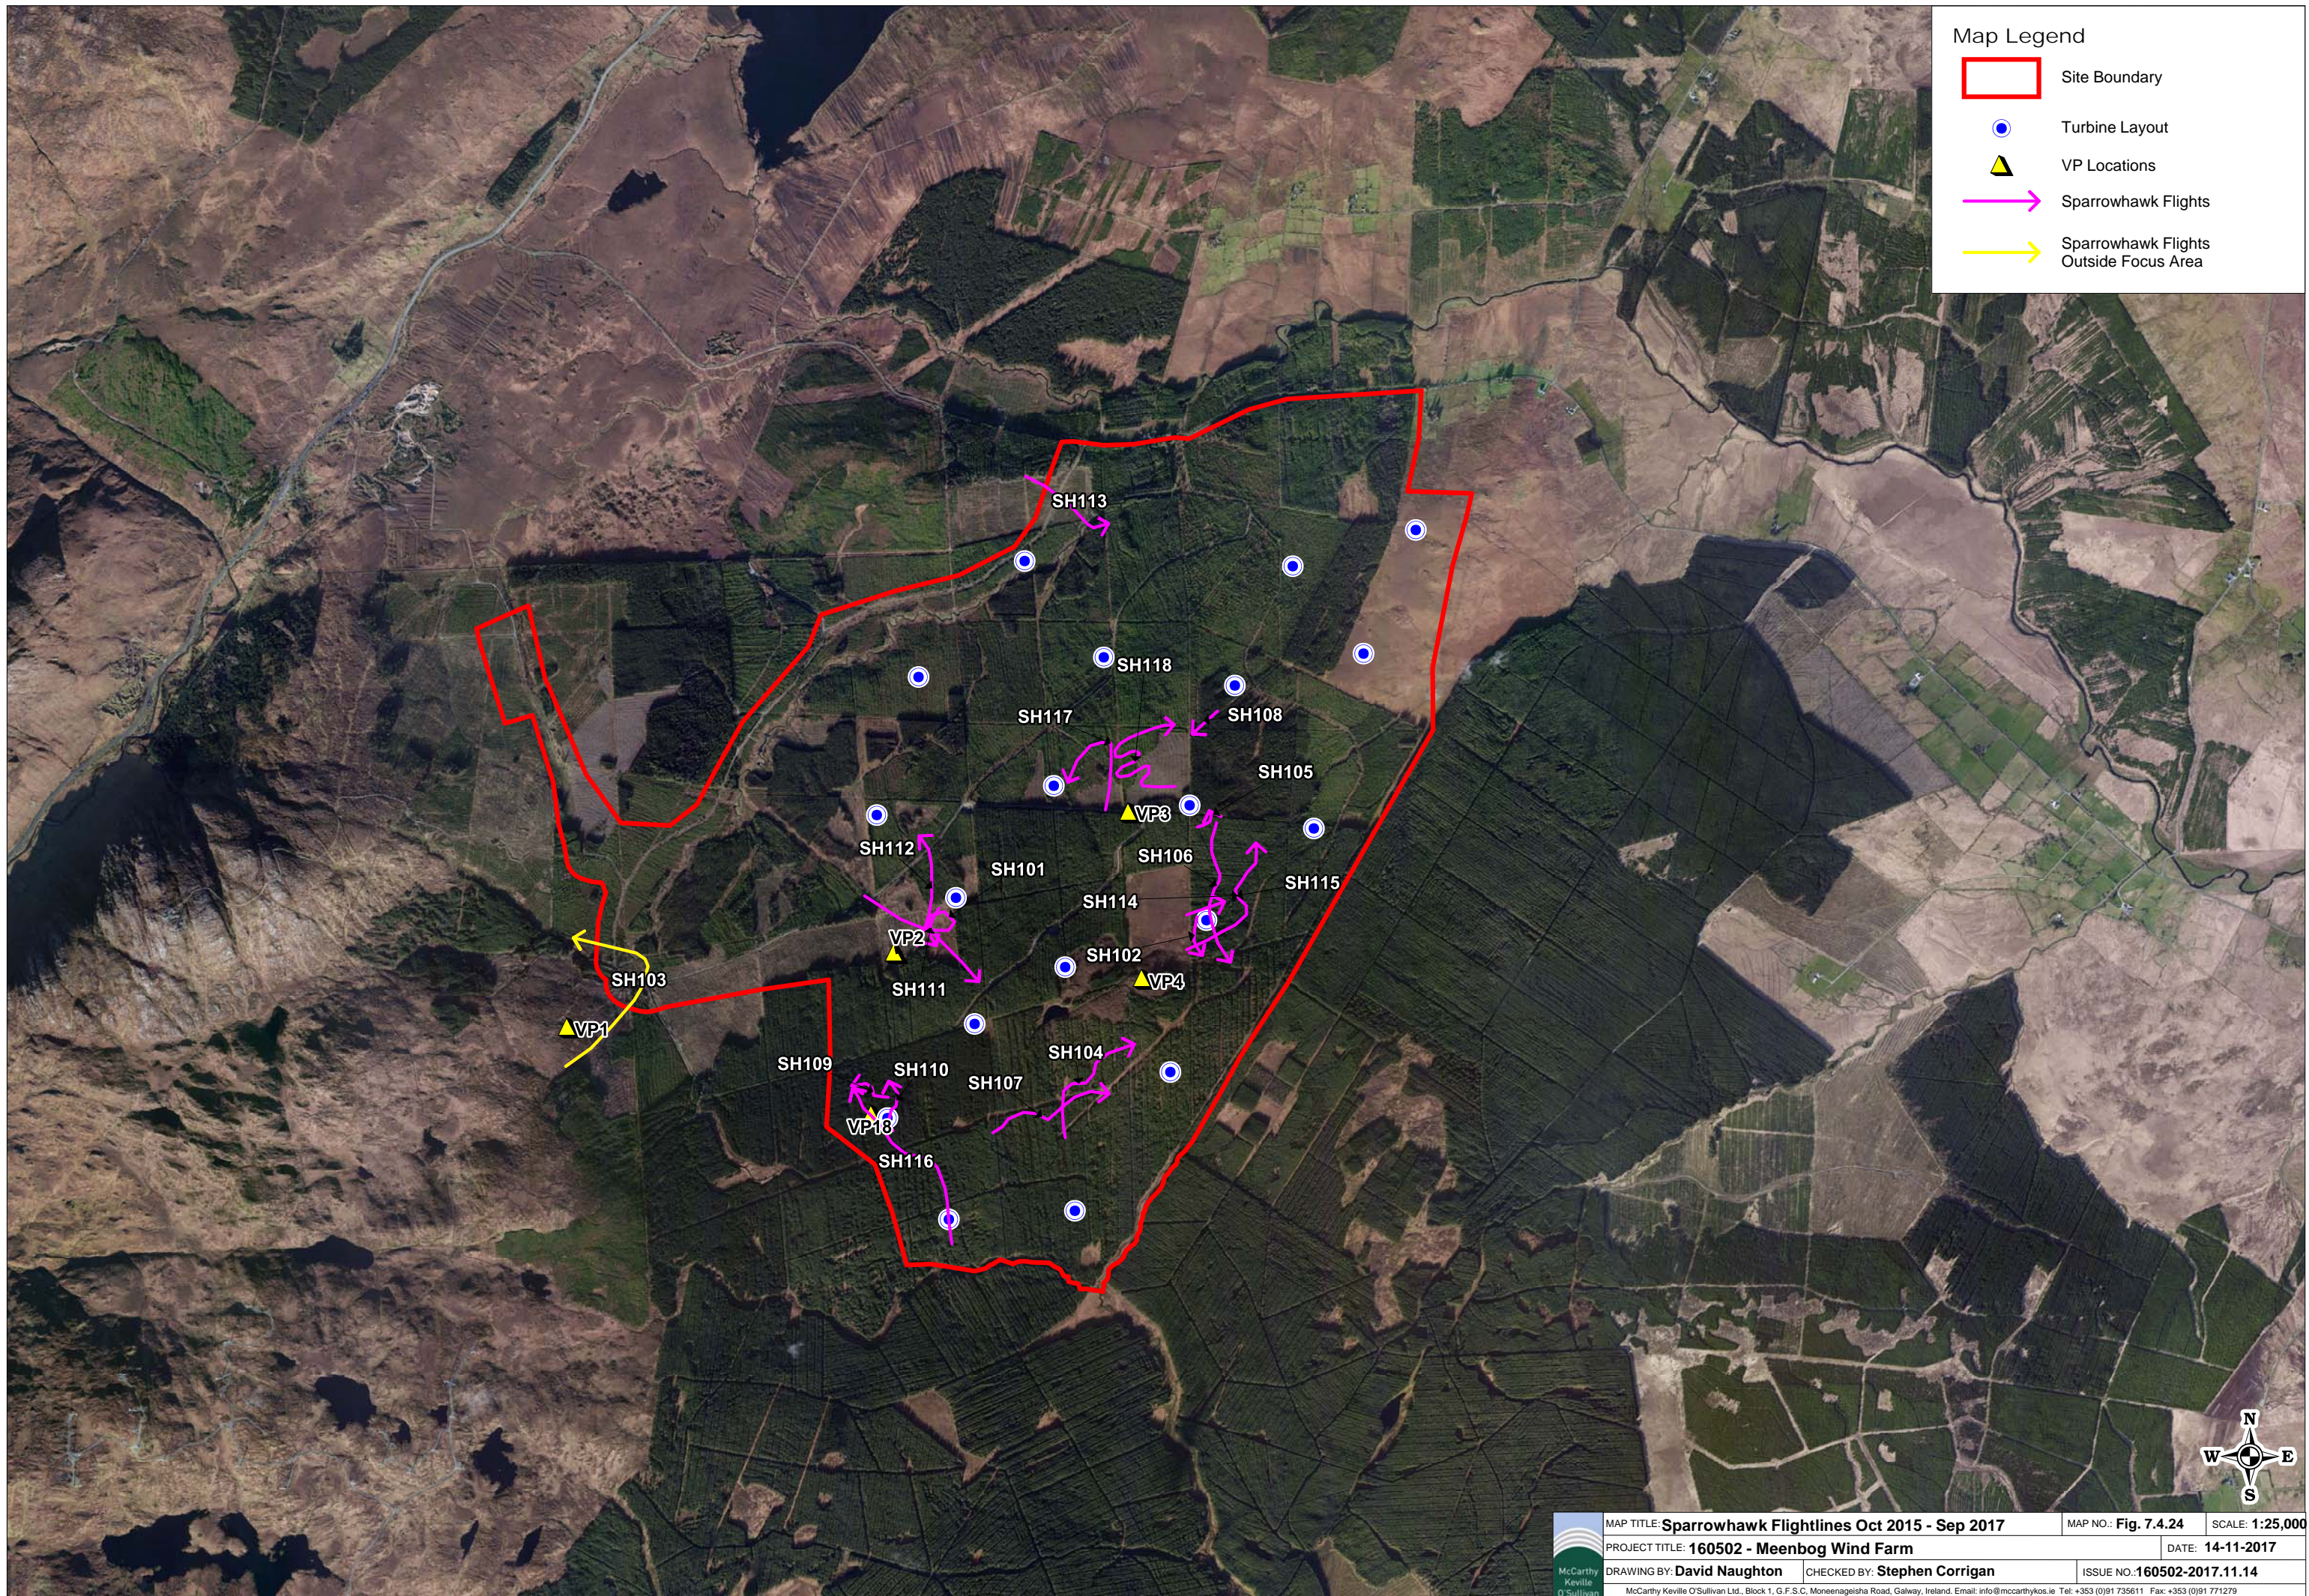

Map Legend

- Site Boundary
- Turbine Layout
- VP Locations
- Sparrowhawk Flights
- Sparrowhawk Flights Outside Focus Area

	MAP TITLE: Sparrowhawk Flightlines Oct 2015 - Sep 2017	MAP NO.: Fig. 7.4.24	SCALE: 1:25,000
	PROJECT TITLE: 160502 - Meenbog Wind Farm	DATE: 14-11-2017	
DRAWING BY: David Naughton	CHECKED BY: Stephen Corrigan	ISSUE NO.: 160502-2017.11.14	
McCarthy Keville O'Sullivan Ltd., Block 1, G.F.S.C. Moneenageisha Road, Galway, Ireland. Email: info@mccarthycos.ie Tel: +353 (0)91 735611 Fax: +353 (0)91 771279			

Ordnance Survey Ireland Licence No. AR 0021817 © Ordnance Survey Ireland/Government of Ireland