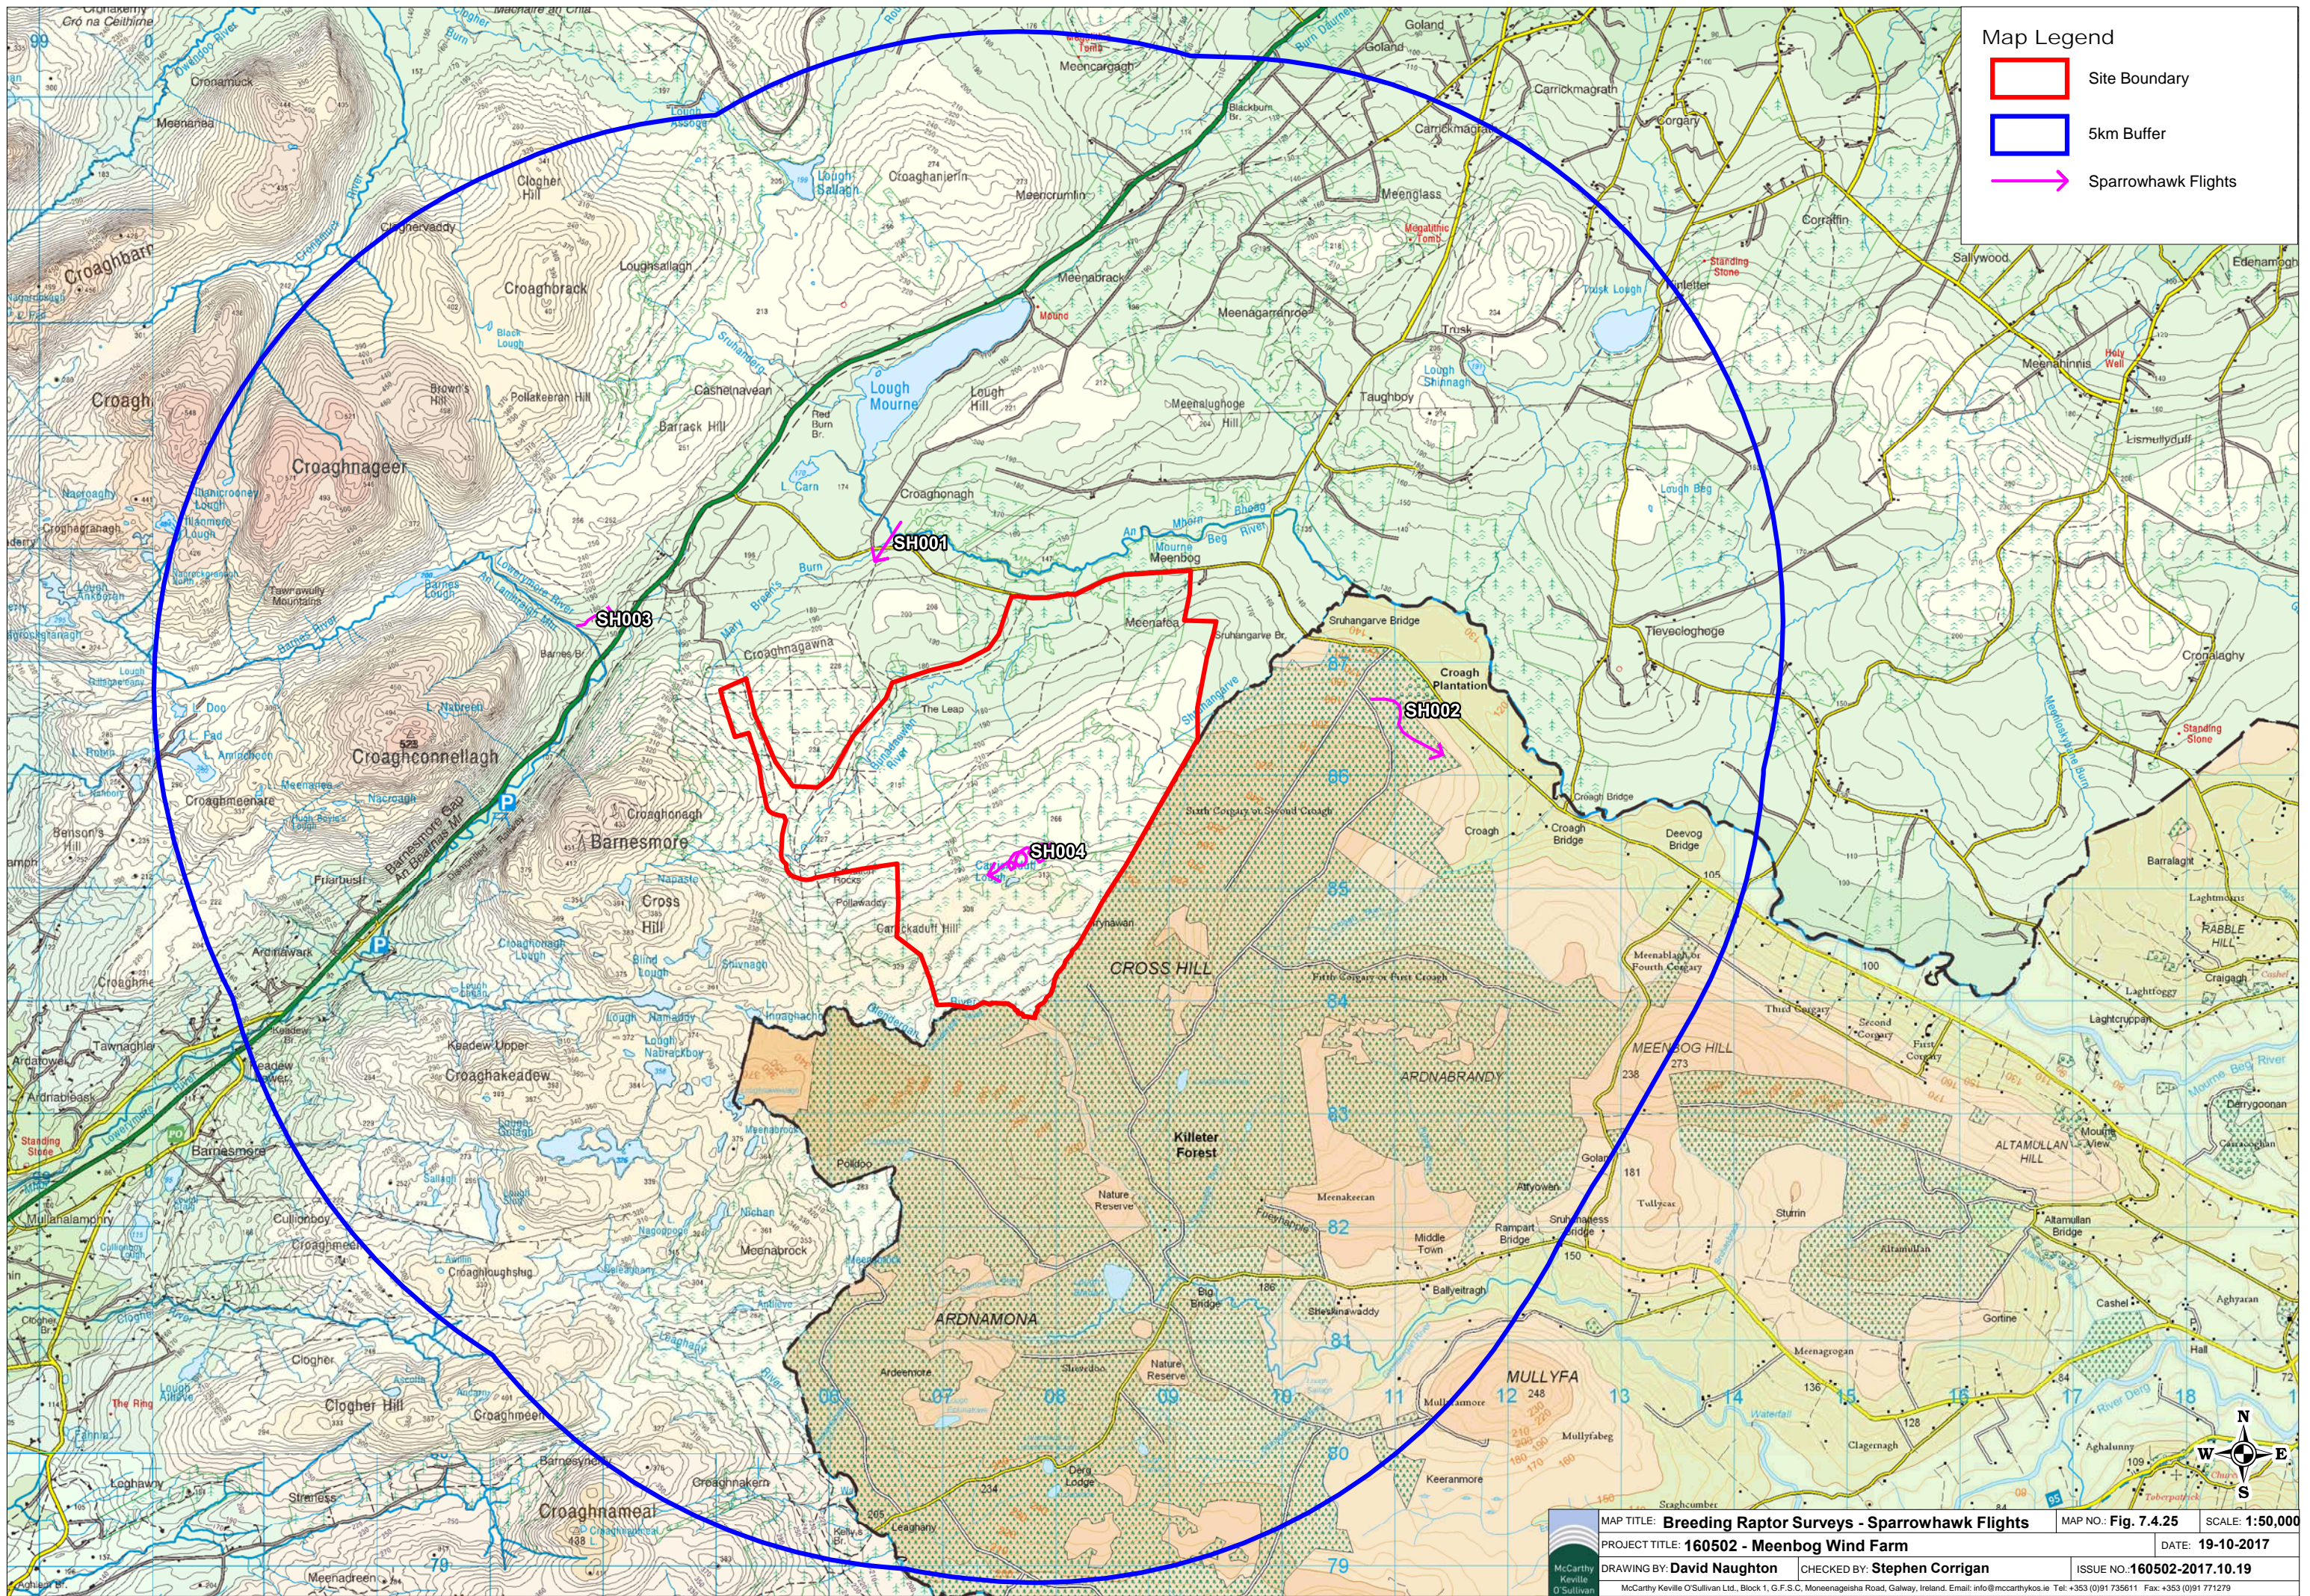

Map Legend

- Site Boundary
- 5km Buffer
- Sparrowhawk Flights

MAP TITLE: Breeding Raptor Surveys - Sparrowhawk Flights	MAP NO.: Fig. 7.4.25	SCALE: 1:50,000
PROJECT TITLE: 160502 - Meenbog Wind Farm	DATE: 19-10-2017	
DRAWING BY: David Naughton	CHECKED BY: Stephen Corrigan	ISSUE NO.: 160502-2017.10.19

McCarthy Keville O'Sullivan
McCarthy Keville O'Sullivan Ltd., Block 1, G.F.S.C. Moneenagaisha Road, Galway, Ireland. Email: info@mcCarthykos.ie Tel: +353 (0)91 735611 Fax: +353 (0)91 771279

Ordnance Survey Ireland Licence No. AR 0021817 © Ordnance Survey Ireland/Government of Ireland