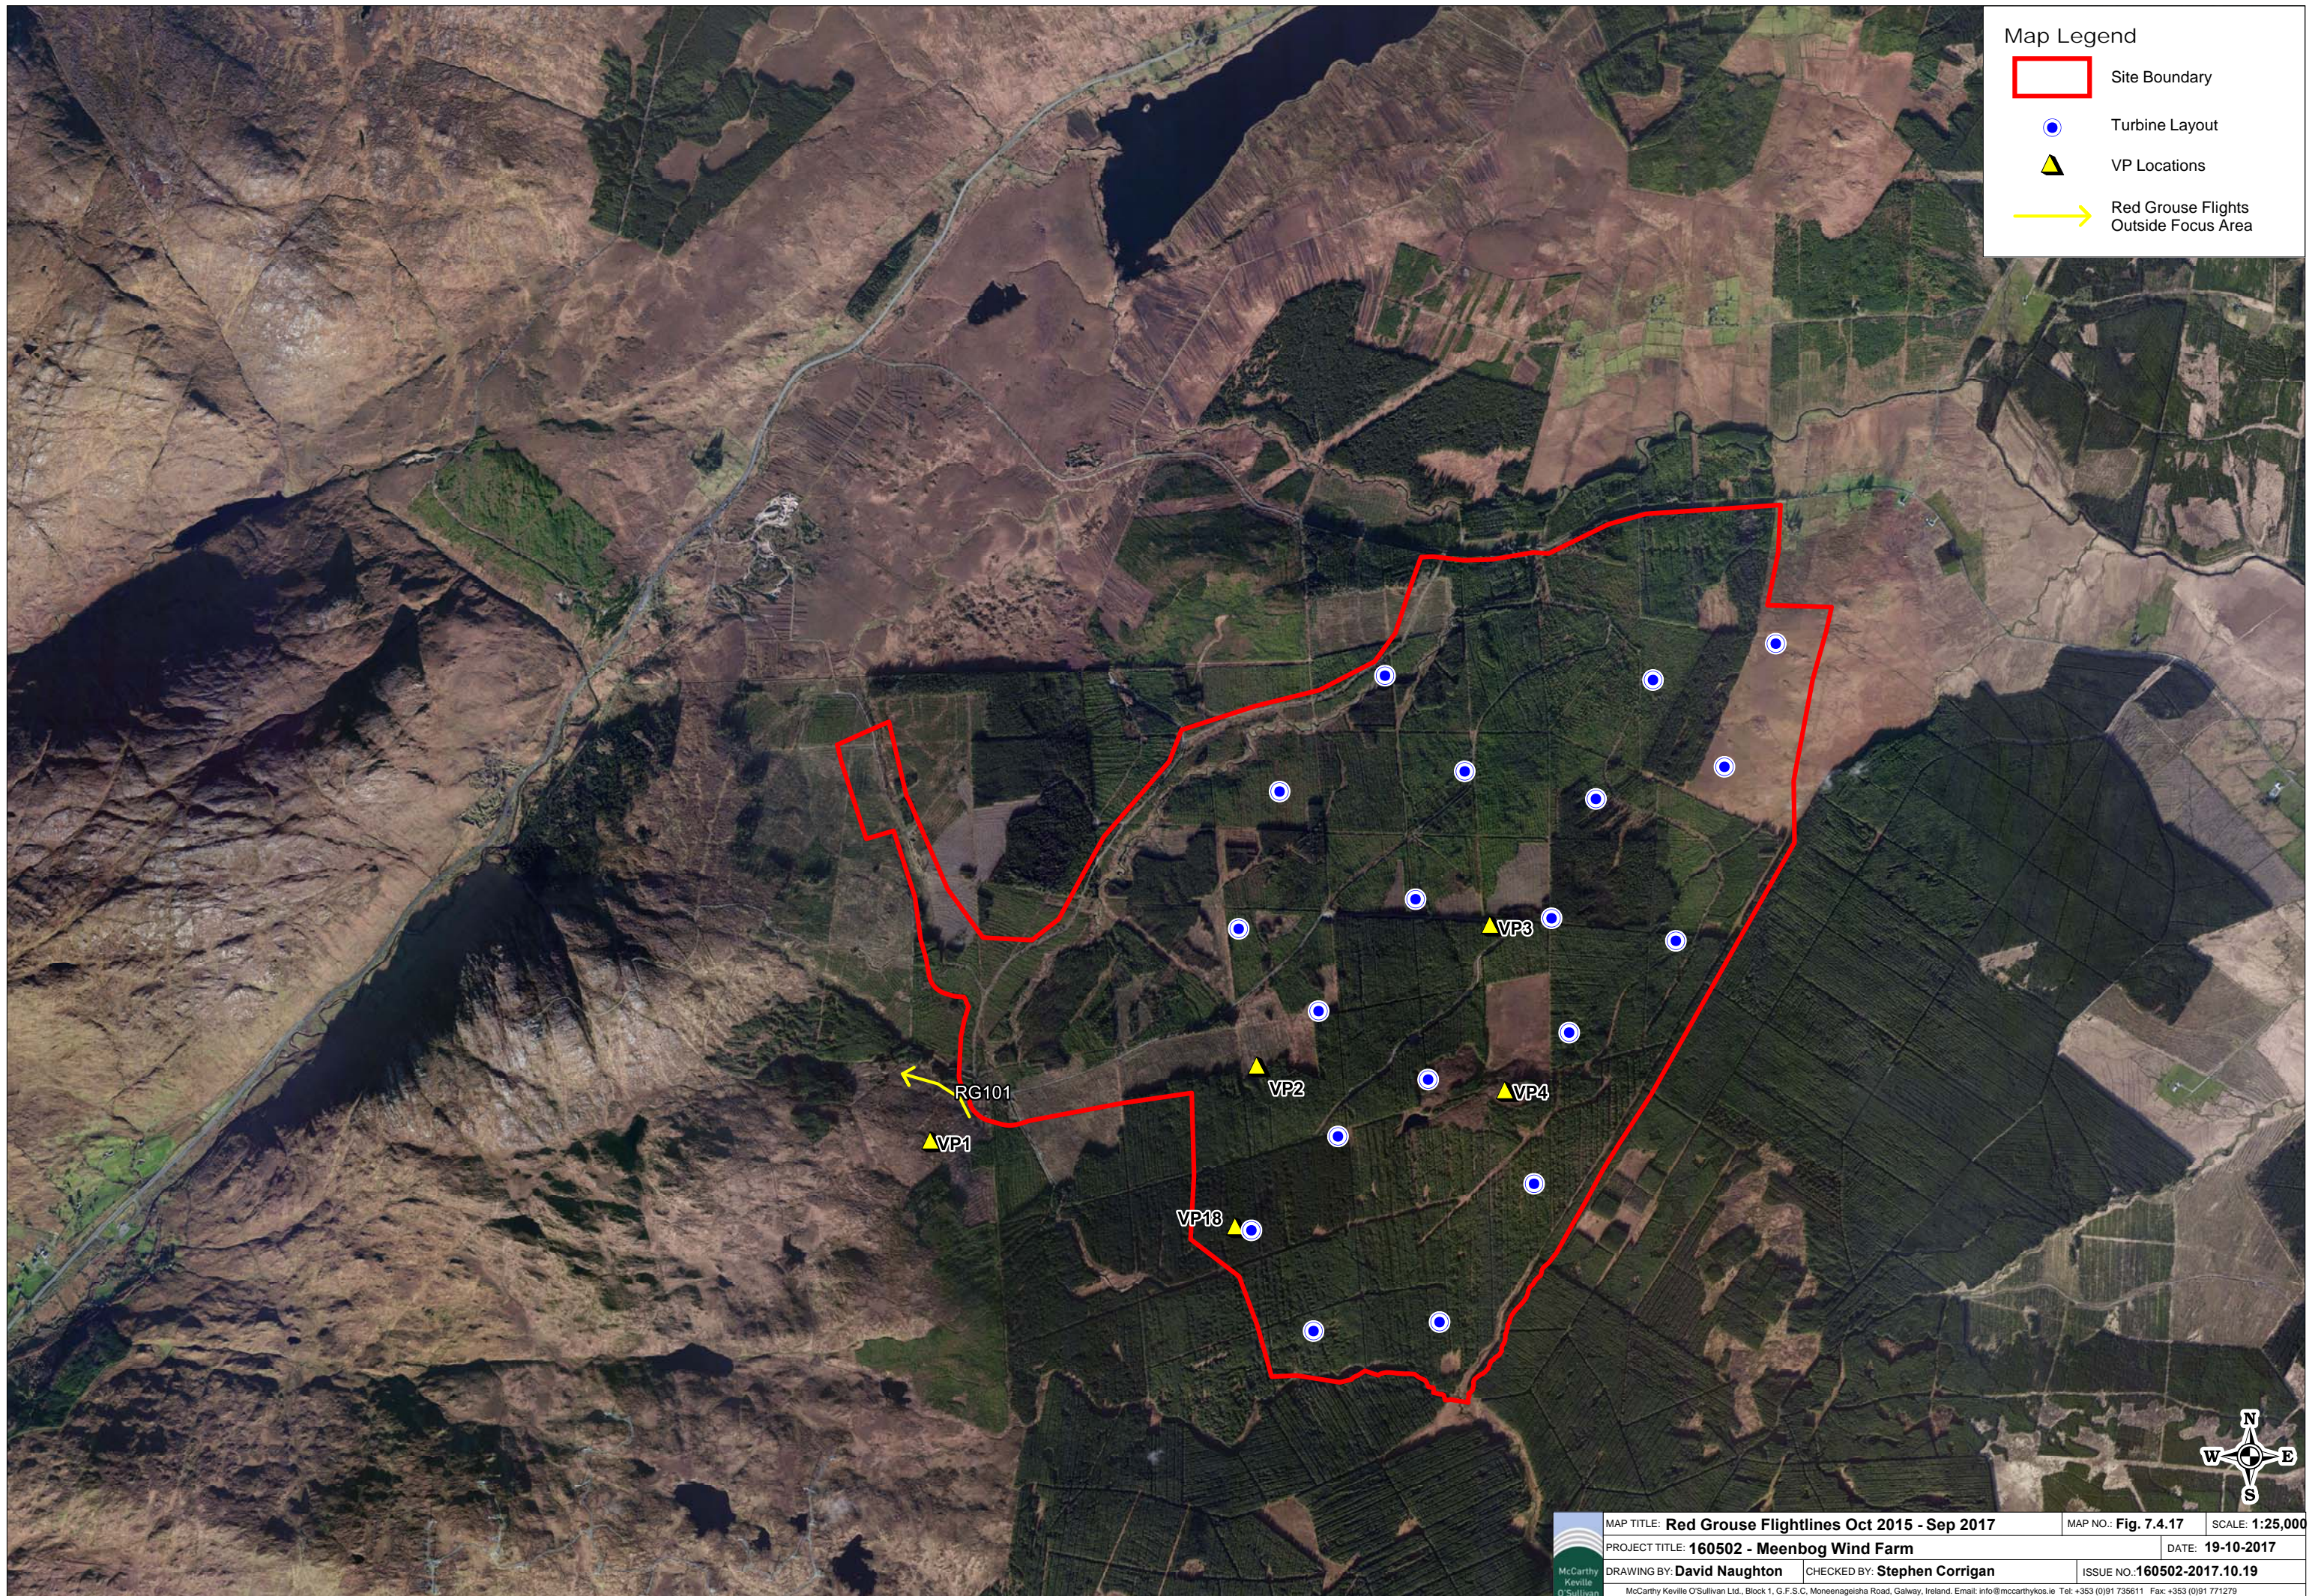

Map Legend

- Site Boundary
- Turbine Layout
- ▲ VP Locations
- → Red Grouse Flights Outside Focus Area

MAP TITLE: Red Grouse Flightlines Oct 2015 - Sep 2017	MAP NO.: Fig. 7.4.17	SCALE: 1:25,000
PROJECT TITLE: 160502 - Meenbog Wind Farm	DATE: 19-10-2017	
DRAWING BY: David Naughton	CHECKED BY: Stephen Corrigan	ISSUE NO.: 160502-2017.10.19
McCarthy Keville O'Sullivan McCarthy Keville O'Sullivan Ltd., Block 1, G.F.S.C. Moneenageisha Road, Galway, Ireland. Email: info@mccarthynos.ie Tel: +353 (0)91 735611 Fax: +353 (0)91 771279		

Ordnance Survey Ireland Licence No. AR 0021817 © Ordnance Survey Ireland/Government of Ireland