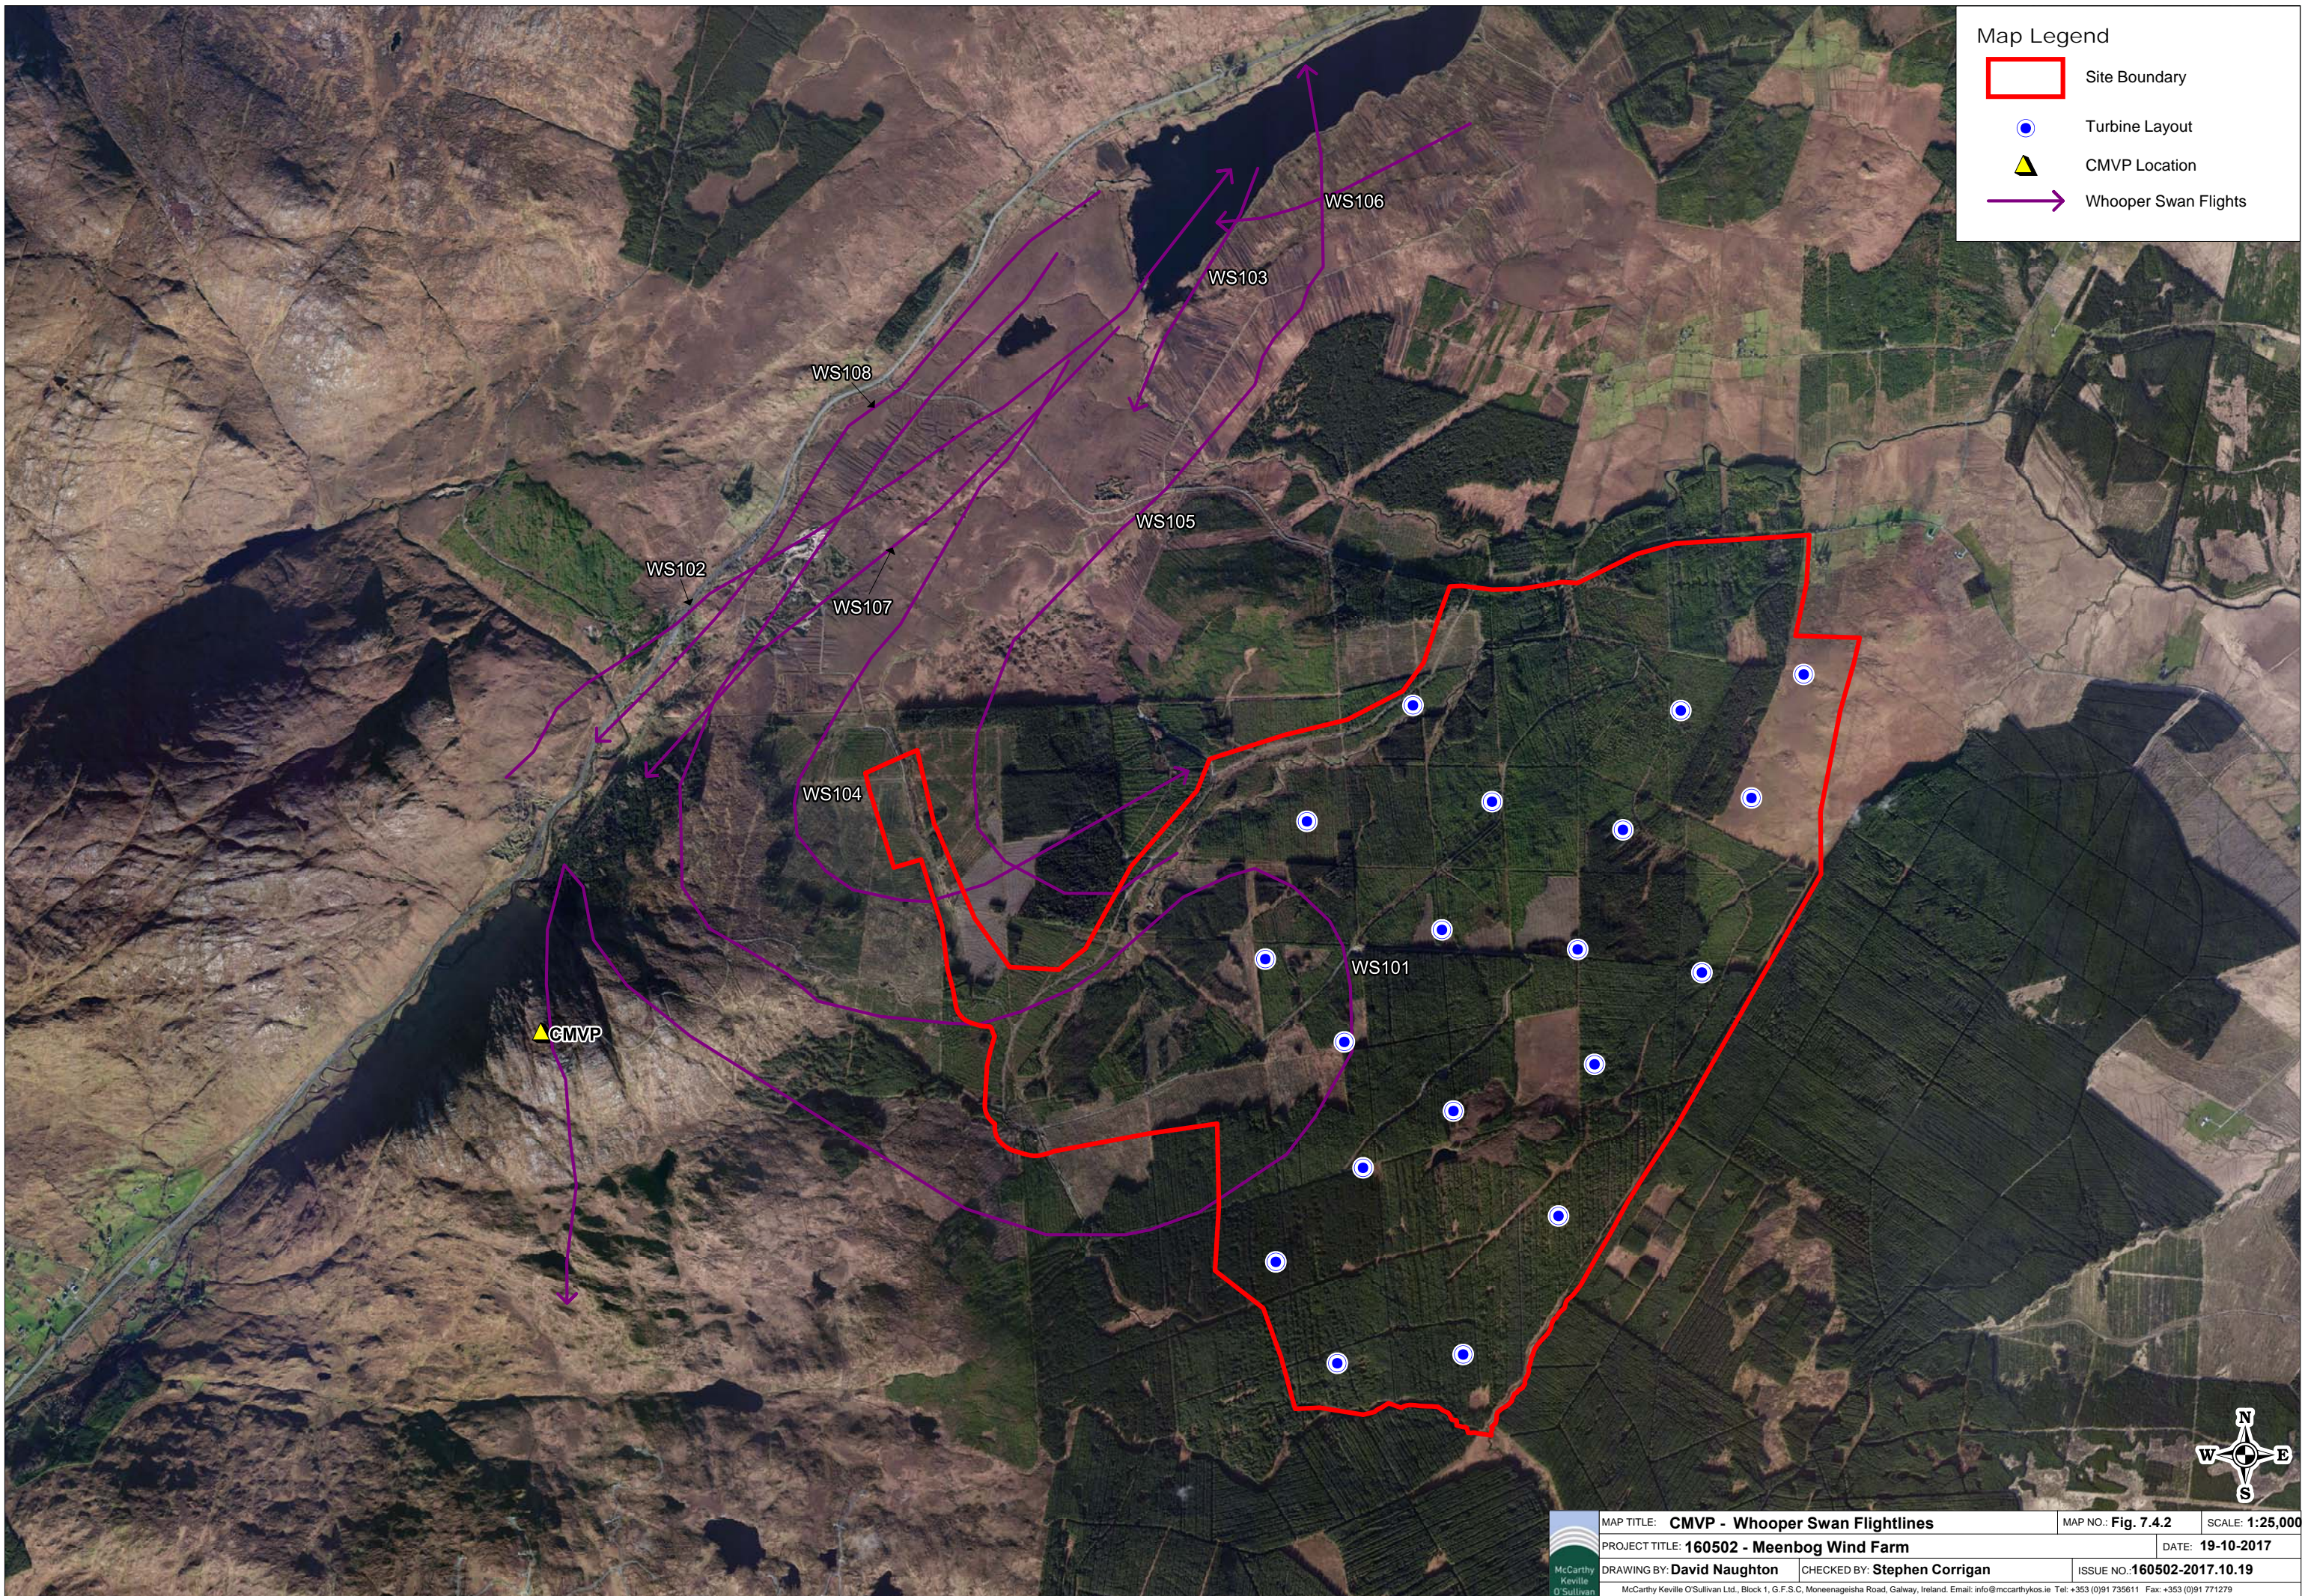

Map Legend

- Site Boundary
- Turbine Layout
- CMVP Location
- Whooper Swan Flights

	MAP TITLE: CMVP - Whooper Swan Flightlines	MAP NO.: Fig. 7.4.2	SCALE: 1:25,000
	PROJECT TITLE: 160502 - Meenbog Wind Farm	DATE: 19-10-2017	
	DRAWING BY: David Naughton	CHECKED BY: Stephen Corrigan	ISSUE NO.: 160502-2017.10.19
McCarthy Keville O'Sullivan Ltd., Block 1, G.F.S.C. Moneenageisha Road, Galway, Ireland. Email: info@mccarthynos.ie Tel: +353 (0)91 735611 Fax: +353 (0)91 771279