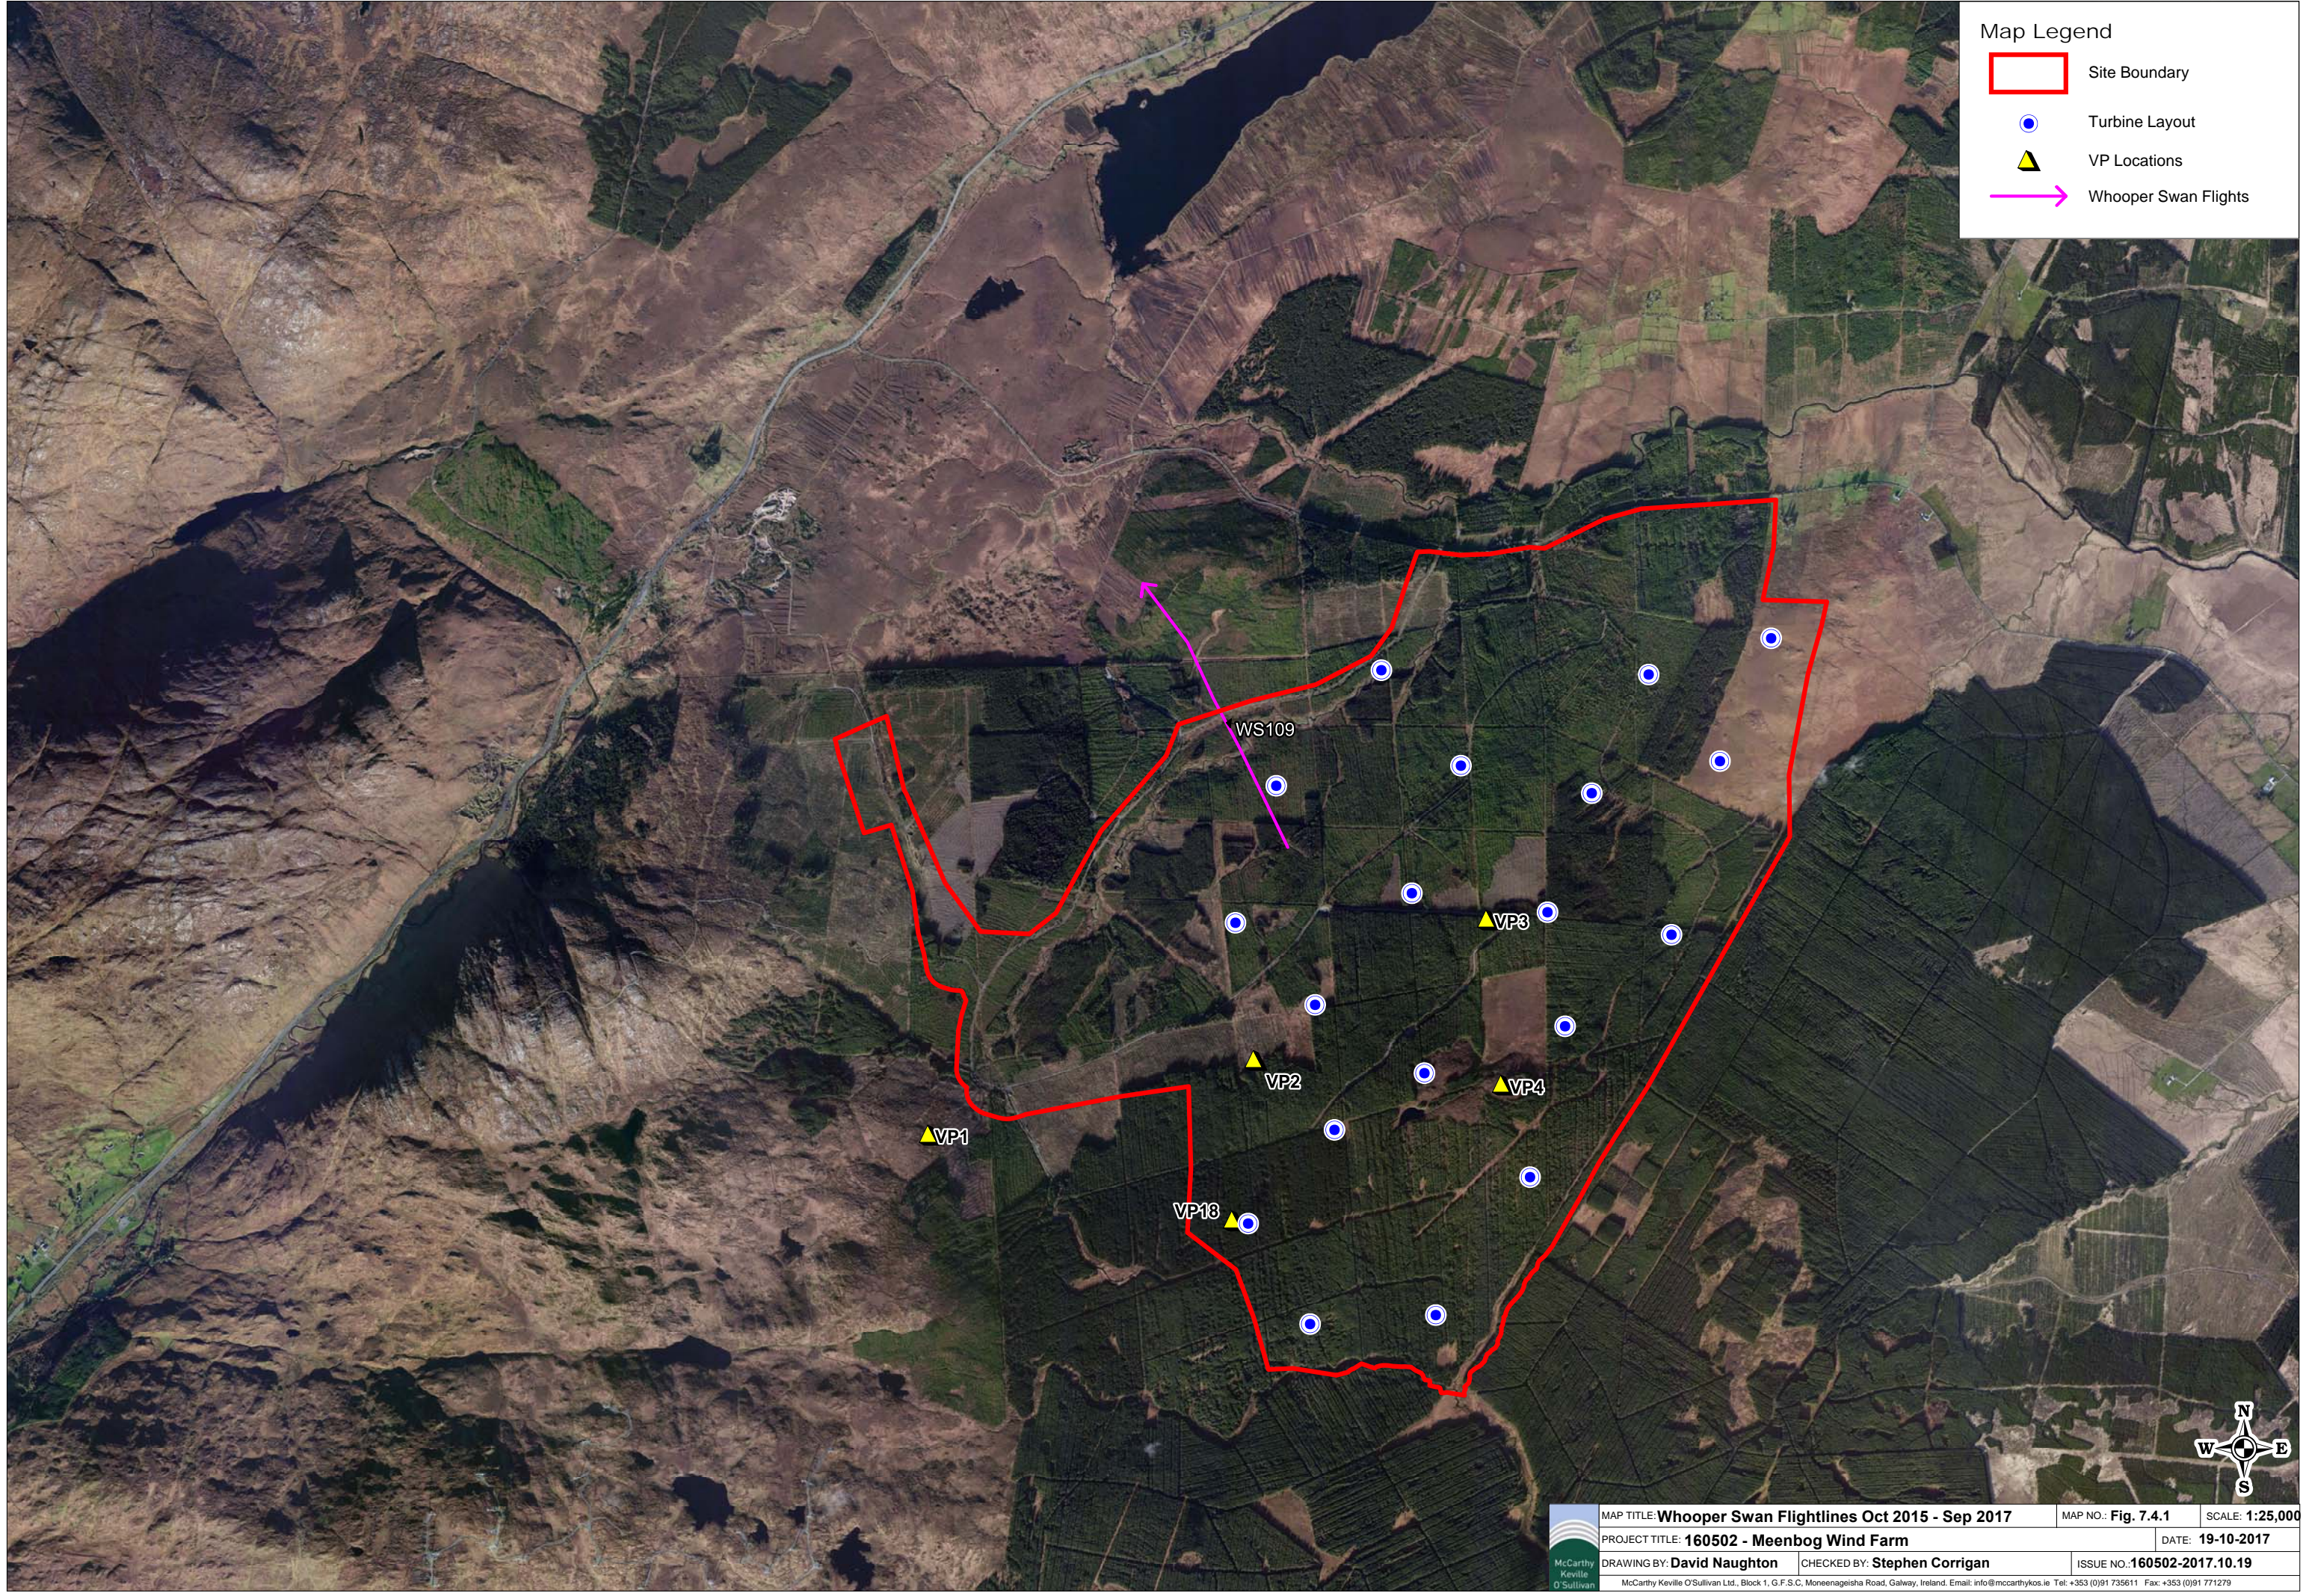

Map Legend

- Site Boundary
- Turbine Layout
- VP Locations
- Whooper Swan Flights

	MAP TITLE: Whooper Swan Flightlines Oct 2015 - Sep 2017	MAP NO.: Fig. 7.4.1	SCALE: 1:25,000
	PROJECT TITLE: 160502 - Meenbog Wind Farm		DATE: 19-10-2017
	DRAWING BY: David Naughton	CHECKED BY: Stephen Corrigan	ISSUE NO.: 160502-2017.10.19
	McCarthy Keville O'Sullivan Ltd., Block 1, G.F.S.C. Moneenageisha Road, Galway, Ireland. Email: info@mccarthycos.ie Tel: +353 (0)91 735611 Fax: +353 (0)91 771279		

Ordnance Survey Ireland Licence No. AR 0021817 © Ordnance Survey Ireland/Government of Ireland